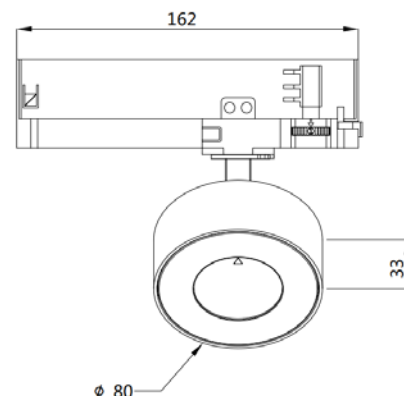

Product information

Product number:	TL45S-Pro Wall Washing Series
Track System:	3 wire, 4 wire, 6 wire
Input Voltage (v):	220-240V
Dimming:	On/Off, TRIAC, Knob, DALI
Light source:	COB LED
luminaire Lifetime:	50.000h (L80-B10, Ta25°C)
Rotation Angle (degree):	350
Tilting Angle (degree):	90
IP Rating:	20
Working Temperature (°C)	-5 ~ +30
Storage Temperature (°C)	-20 ~ +50
Material:	Aluminium
Fitting Colors:	9016 Sandy White / 9017 Sandy Black

Wall Washing

Double Asymmetric

Packaging information

N.W. lamp (Kg)	0.30
G.W. Carton (Kg)	11
Master carton dimensions(mm)	515x415x305
Quantity per carton(pcs):	24

Beam	Watt	CRI	Luminous	CCT	Code
W	15W	90	1166.8	4000K	TL454S-Pro-15G40-WW
			1100.8	3000K	TL454S-Pro-15G30-WW
			1023.7	2700K	TL454S-Pro-15G27-WW
D	15W	90	1183.4	4000K	TL454S-Pro-15G40-DA
			1116.5	3000K	TL454S-Pro-15G30-DA
			1038.3	2700K	TL454S-Pro-15G27-DA

Code composition: TL45 X S - Pro - X 15 G30 - B WW

① ② ③ ④ ⑤ ⑥ ⑦ ⑧ ⑨

① Code	② Track	③ Dimensions	④ Series	⑤ Dimming type	⑥ Watt	⑦ LED Kelvin & CRI	⑧ Finishes	⑨ Optical angle
TL45	6 Wire	S	Pro	X Not-Driver	15W	H27 2700 >95	White	WW Wall Washing
	4 Wire			T TRIAC		G30 3000 >90	Black	DA Double Asymmetric
	3 Wire			K Knob		G40 4000 >90		
				D DALI		E50 5000 >80		