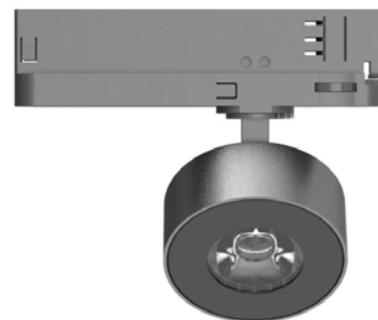

Product information

Product number:	TL45S-Pro Wall Washing Series
Track System:	3 wire, 4 wire, 6 wire
Input Voltage (v):	220-240V
Dimming:	On/Off, TRIAC, Knob, DALI
Light source:	COB LED
luminaire Lifetime:	50.000h (L80-B10, Ta25°C)
Rotation Angle (degree):	350
Tilting Angle (degree):	90
IP Rating:	20
Working Temperature (°C)	-5 ~ +30
Storage Temperature (°C)	-20 ~ +50
Material:	Aluminium
Fitting Colors:	9016 Sandy White / 9017 Sandy Black

Wall Washing

Double Asymmetric

Packaging information

N.W. lamp (Kg)	0.30
G.W. Carton (Kg)	11
Master carton dimensions(mm)	515x415x305
Quantity per carton(pcs):	24

Beam	Watt	CRI	Luminous	CCT	Code
W	15W	90	1166.8	4000K	TL454S-Pro-15G40-WW
			1100.8	3000K	TL454S-Pro-15G30-WW
			1023.7	2700K	TL454S-Pro-15G27-WW
D	15W	90	1183.4	4000K	TL454S-Pro-15G40-DA
			1116.5	3000K	TL454S-Pro-15G30-DA
			1038.3	2700K	TL454S-Pro-15G27-DA

Code composition: TL45 X S - Pro - X 15 G30 - B WW

① ② ③ ④ ⑤ ⑥ ⑦ ⑧ ⑨

① Code	② Track	③ Dimensions	④ Series	⑤ Dimming type	⑥ Watt	⑦ LED Kelvin & CRI	⑧ Finishes	⑨ Optical angle
TL45	6 Wire	S	Pro	X Not-Driver	15W	H27 2700 >95	White	WW Wall Washing
	4 Wire			T TRIAC		G30 3000 >90	Black	DA Double Asymmetric
	3 Wire			K Knob		G40 4000 >90		
				D DALI		E50 5000 >80		