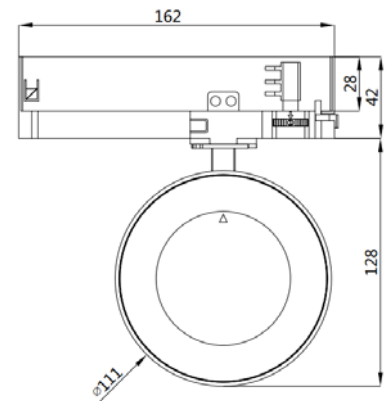

Product information

Product number:	TL45L-Pro Wall Washing Series
Track System:	3 wire, 4 wire, 6 wire
Input Voltage (v):	220-240V
Dimming:	On/Off, TRIAC, Knob, DALI
Light source:	COB LED
luminaire Lifetime:	50.000h (L80-B10, Ta25°C)
Rotation Angle (degree):	350
Tilting Angle (degree):	90
IP Rating:	20
Working Temperature (°C)	-5 ~ +30
Storage Temperature (°C)	-20 ~ +50
Material:	Aluminium
Fitting Colors:	9016 Sandy White / 9017 Sandy Black

Wall Washing

Double Asymmetric

Packaging information

N.W. lamp (Kg)	0.52
G.W. Carton (Kg)	10
Master carton dimensions(mm)	430x430x390
Quantity per carton(pcs):	16

Beam	Watt	CRI	Luminous	CCT	Code
W	28W	90	2281.1	4000K	TL454L-Pro-28G40-WW
			2152.0	3000K	TL454L-Pro-28G30-WW
			2001.3	2700K	TL454L-Pro-28G27-WW
D	28W	90	2132.8	4000K	TL454L-Pro-28G40-DA
			2012.1	3000K	TL454L-Pro-28G30-DA
			1871.2	2700K	TL454L-Pro-28G27-DA

Code composition: TL45 X L - Pro - X 28 G30 - B WW

① ② ③ ④ ⑤ ⑥ ⑦ ⑧ ⑨

① Code	② Track	③ Dimensions	④ Series	⑤ Dimming type	⑥ Watt	⑦ LED Kelvin & CRI	⑧ Finishes	⑨ Optical angle
TL45	6 Wire	L	Pro	X Not-Driver	28W	H27 2700 >95	White	WW Wall Washing
	4 Wire			T TRIAC		G30 3000 >90	Black	DA Double Asymmetric
	3 Wire			K Knob		G40 4000 >90		
				D DALI		E50 5000 >80		