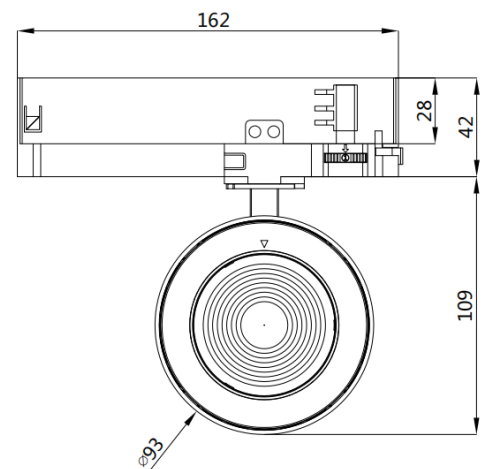

Product information

Product number:	TL45M-Pro D2M Series
Track System:	6 wire, 4 wire
Input Voltage (v):	220-240V
Dimming:	On/Off, TRIAC, Knob, DALI
Light source:	COB LED
luminaire Lifetime:	50.000h (L80-B10, Ta25°C)
Rotation Angle (degree):	350
Tilting Angle (degree):	90
IP Rating:	20
Working Temperature (°C)	-5 ~ +30
Storage Temperature (°C)	-20 ~ +50
Material:	Aluminium
Fitting Colors:	9016 Sandy White / 9017 Sandy Black

L03 Diffuser

Packaging information

N.W. lamp (Kg)	0.38
G.W. Carton (Kg)	9
Master carton dimensions(mm)	430x430x390
Quantity per carton(pcs):	16

Beam	Watt	CRI	Luminous	CCT	Code
19 	15W	90	744.6 ml	2000-3000K	TL454M-Pro-15G2030-S-L03
			819.3 ml		TL454M-Pro-15G2030-S
24 	15W	90	797.4 ml	2000-3000K	TL454M-Pro-15G2030-M-L03
			882.5 ml		TL454M-Pro-15G2030-M
33 	15W	90	788.6 ml	2000-3000K	TL454M-Pro-15G2030-F-L03
			857.4 ml		TL454M-Pro-15G2030-F

Code composition: TL45 X M - Pro - X 15 G2030 - B S - L01

① ② ③ ④ ⑤ ⑥ ⑦ ⑧ ⑨ ⑩

① Code	② Track	③ Dimensions	④ Series	⑤ Dimming type	⑥ Watt	⑦ LED Kelvin & CRI	⑧ Finishes	⑨ Optical angle	⑩ Accessories
TL45	6 Wire 4 Wire	M	Pro	X Not-Driver T TRIAC K Knob D DALI	15W	G27 2700 >90 G30 3000 >90	White Black	S Spot M Medium F Flood	L03 Diffuser