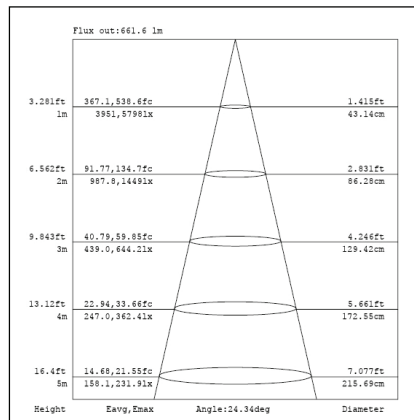

Ordering Information:

○ White ● Black

Power	CRI	Beam Angle	Luminous	CCT	Housing	Part Number
15W	>80	▲ 12°	1500 lm	3000K	○	TL45*-15W-830-W-12-S
					●	TL45*-15W-830-B-12-S
		1600 lm	4000K	○	TL45*-15W-840-W-12-S	
				●	TL45*-15W-840-B-12-S	
		▲ 24°	1480 lm	3000K	○	TL45*-15W-830-W-24-S
					●	TL45*-15W-830-B-24-S
	1580 lm	4000K	○	TL45*-15W-840-W-24-S		
			●	TL45*-15W-840-B-24-S		
	▲ 36°	1520 lm	3000K	○	TL45*-15W-830-W-36-S	
				●	TL45*-15W-830-B-36-S	
	1650 lm	4000K	○	TL45*-15W-840-W-36-S		
			●	TL45*-15W-840-B-36-S		
>90	▲ 12°	1270 lm	3000K	○	TL45*-15W-930-W-12-S	
				●	TL45*-15W-930-B-12-S	
		1370 lm	4000K	○	TL45*-15W-940-W-12-S	
				●	TL45*-15W-940-B-12-S	
		▲ 20°	1260 lm	3000K	○	TL45*-15W-930-W-24-S
					●	TL45*-15W-930-B-24-S
	1350 lm	4000K	○	TL45*-15W-940-W-24-S		
			●	TL45*-15W-940-B-24-S		
	▲ 36°	1320 lm	3000K	○	TL45*-15W-930-W-36-S	
				●	TL45*-15W-930-B-36-S	
	1420 lm	4000K	○	TL45*-15W-940-W-36-S		
			●	TL45*-15W-940-B-36-S		

*: 4: 3 Phase 4 wires European Track, 6: 3 Phase 6 wires European Dali track

CRI90 12°

3000K

4000K

CRI90 24°

3000K

4000K

CRI90 36°