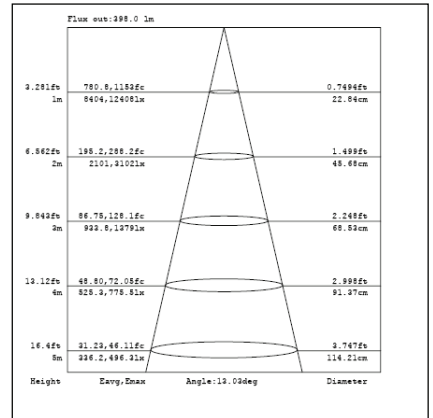

CRI90 12°

3000K

4000K