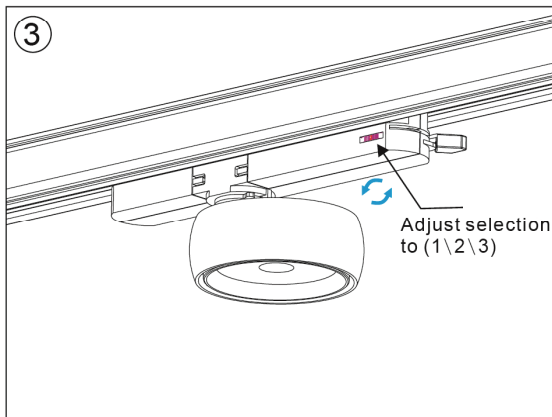

Ordering Information:

○ White ● Black

Power	CRI	Beam Angle	Luminous	CCT	Housing	Part Number
15W	>80	▲ 12°	1500 lm	3000K	○	TL45*-15W-830-W-12-S
					●	TL45*-15W-830-B-12-S
		1600 lm	4000K	○	TL45*-15W-840-W-12-S	
				●	TL45*-15W-840-B-12-S	
		▲ 24°	1480 lm	3000K	○	TL45*-15W-830-W-24-S
					●	TL45*-15W-830-B-24-S
	1580 lm	4000K	○	TL45*-15W-840-W-24-S		
			●	TL45*-15W-840-B-24-S		
	▲ 36°	1520 lm	3000K	○	TL45*-15W-830-W-36-S	
				●	TL45*-15W-830-B-36-S	
	1650 lm	4000K	○	TL45*-15W-840-W-36-S		
			●	TL45*-15W-840-B-36-S		
>90	▲ 12°	1270 lm	3000K	○	TL45*-15W-930-W-12-S	
				●	TL45*-15W-930-B-12-S	
		1370 lm	4000K	○	TL45*-15W-940-W-12-S	
				●	TL45*-15W-940-B-12-S	
		▲ 20°	1260 lm	3000K	○	TL45*-15W-930-W-24-S
					●	TL45*-15W-930-B-24-S
	1350 lm	4000K	○	TL45*-15W-940-W-24-S		
			●	TL45*-15W-940-B-24-S		
	▲ 36°	1320 lm	3000K	○	TL45*-15W-930-W-36-S	
				●	TL45*-15W-930-B-36-S	
	1420 lm	4000K	○	TL45*-15W-940-W-36-S		
			●	TL45*-15W-940-B-36-S		

*: 4: 3 Phase 4 wires European Track, 6: 3 Phase 6 wires European Dali track

CRI90 12°

3000K

4000K

CRI90 24°

3000K

4000K

CRI90 36°

3000K

4000K

TL44 Tacklight Installation Instructions

Adaptor installation diagram

Packaging:

TL44-S

Box
 L250*W165*H64mm
 1pc/box
 GW: 0.4kg/box

Outer carton
 L520*W350*H350mm
 20pcs/CTN
 GW: 9.2kg/carton