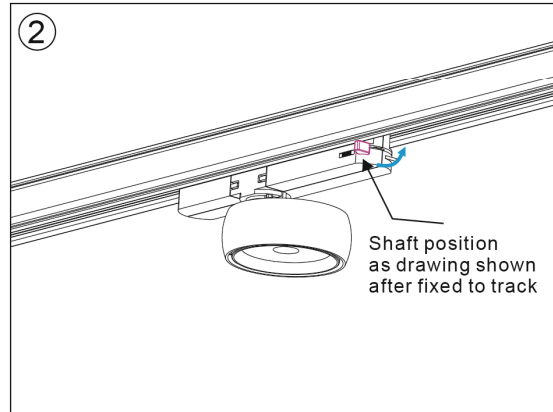

TL44 Tacklight Installation Instructions

Adaptor installation diagram