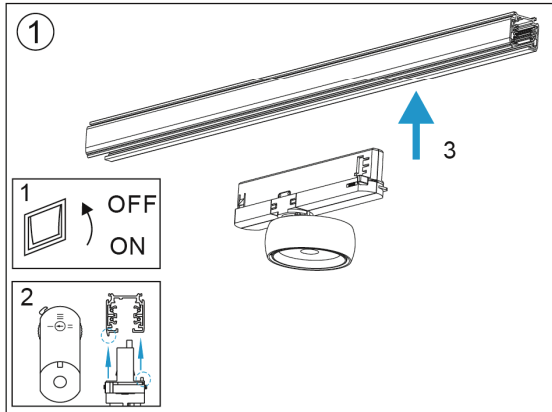

*: 4: 3 Phase 4 wires European Track, 6: 3 Phase 6 wires European Dali track

CRI90 12°

3000K

4000K

CRI90 24°

3000K

4000K

CRI90 36°

3000K

4000K

TL44 Tacklight Installation Instructions

Adaptor installation diagram

Packaging:

TL44-S

Box
 L250*W165*H64mm
 1pc/box
 GW: 0.4kg/box

Outer carton
 L520*W350*H350mm
 20pcs/CTN
 GW: 9.2kg/carton