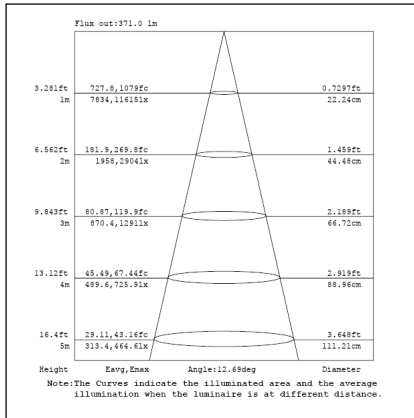

CRI90 12°

3000K

4000K