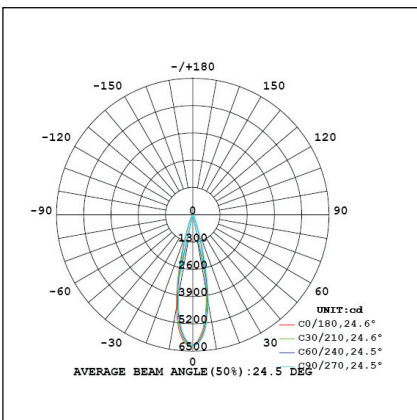

Ordering Information:

○ White ● Black

Power	CRI	Beam Angle	Luminous	CCT	Housing	Part Number
15W	>80	▲ 12°	1500 lm	3000K	○	TL45*-15W-830-W-12-S
					●	TL45*-15W-830-B-12-S
		1600 lm	4000K	○	TL45*-15W-840-W-12-S	
				●	TL45*-15W-840-B-12-S	
		▲ 24°	1480 lm	3000K	○	TL45*-15W-830-W-24-S
					●	TL45*-15W-830-B-24-S
	1580 lm	4000K	○	TL45*-15W-840-W-24-S		
			●	TL45*-15W-840-B-24-S		
	▲ 36°	1520 lm	3000K	○	TL45*-15W-830-W-36-S	
				●	TL45*-15W-830-B-36-S	
	1650 lm	4000K	○	TL45*-15W-840-W-36-S		
			●	TL45*-15W-840-B-36-S		
>90	▲ 12°	1270 lm	3000K	○	TL45*-15W-930-W-12-S	
				●	TL45*-15W-930-B-12-S	
		1370 lm	4000K	○	TL45*-15W-940-W-12-S	
				●	TL45*-15W-940-B-12-S	
		▲ 20°	1260 lm	3000K	○	TL45*-15W-930-W-24-S
					●	TL45*-15W-930-B-24-S
	1350 lm	4000K	○	TL45*-15W-940-W-24-S		
			●	TL45*-15W-940-B-24-S		
	▲ 36°	1320 lm	3000K	○	TL45*-15W-930-W-36-S	
				●	TL45*-15W-930-B-36-S	
	1420 lm	4000K	○	TL45*-15W-940-W-36-S		
			●	TL45*-15W-940-B-36-S		

*: 4: 3 Phase 4 wires European Track, 6: 3 Phase 6 wires European Dali track

CRI90 12°

3000K

4000K

CRI90 24°

3000K

4000K

CRI90 36°