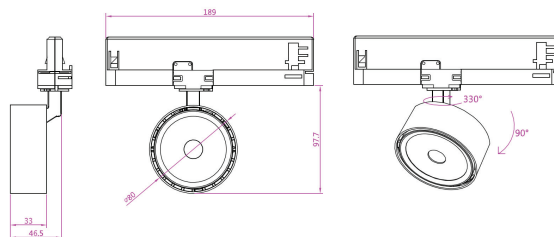

Cylinder series

TL45-S-15W

optical lens

Technical Parameters:

Name	Parameters
Light source:	COB
Input Voltage:	AC220~240V 50/60Hz
LED Current:	350mA, 35-37V
Beam Angle:	12°/24°/36°/60°
Life Time:	> 50,000h - L80 - B10 (Ta 25° C)
Operating temperature:	-20°C~40°C
Certificate:	CE/RoHS
Weight:	0.35kg

Ordering Information:

○ White ● Black

Power	CRI	Beam Angle	Luminous	CCT	Housing	Part Number
15W	>80	▲ 12°	1500 lm	3000K	○	TL45*-15W-830-W-12-S
					●	TL45*-15W-830-B-12-S
		1600 lm	4000K	○	TL45*-15W-840-W-12-S	
				●	TL45*-15W-840-B-12-S	
		▲ 24°	1480 lm	3000K	○	TL45*-15W-830-W-24-S
					●	TL45*-15W-830-B-24-S
	1580 lm	4000K	○	TL45*-15W-840-W-24-S		
			●	TL45*-15W-840-B-24-S		
	▲ 36°	1520 lm	3000K	○	TL45*-15W-830-W-36-S	
				●	TL45*-15W-830-B-36-S	
	1650 lm	4000K	○	TL45*-15W-840-W-36-S		
			●	TL45*-15W-840-B-36-S		
>90	▲ 12°	1270 lm	3000K	○	TL45*-15W-930-W-12-S	
				●	TL45*-15W-930-B-12-S	
		1370 lm	4000K	○	TL45*-15W-940-W-12-S	
				●	TL45*-15W-940-B-12-S	
		▲ 20°	1260 lm	3000K	○	TL45*-15W-930-W-24-S
					●	TL45*-15W-930-B-24-S
	1350 lm	4000K	○	TL45*-15W-940-W-24-S		
			●	TL45*-15W-940-B-24-S		
	▲ 36°	1320 lm	3000K	○	TL45*-15W-930-W-36-S	
				●	TL45*-15W-930-B-36-S	
	1420 lm	4000K	○	TL45*-15W-940-W-36-S		
			●	TL45*-15W-940-B-36-S		

*: 4: 3 Phase 4 wires European Track, 6: 3 Phase 6 wires European Dali track

CRI90 12°

3000K

4000K

CRI90 24°

3000K

4000K

CRI90 36°

3000K

4000K

TL44 Tacklight Installation Instructions

Adaptor installation diagram

Packaging:

TL44-S

Box
 L250*W165*H64mm
 1pc/box
 GW: 0.4kg/box

Outer carton
 L520*W350*H350mm
 20pcs/CTN
 GW: 9.2kg/carton