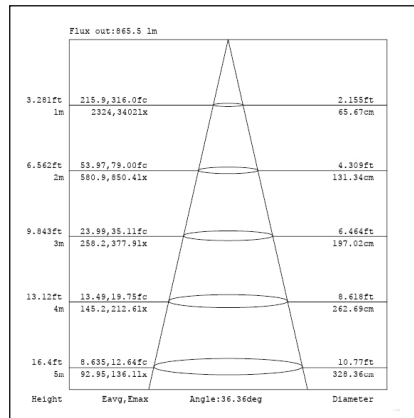

Ordering Information:

○ White ● Black

Power	CRI	Beam Angle	Luminous	CCT	Housing	Part Number
15W	>80	▲ 12°	1500 lm	3000K	○	TL45*-15W-830-W-12-S
					●	TL45*-15W-830-B-12-S
		1600 lm	4000K	○	TL45*-15W-840-W-12-S	
				●	TL45*-15W-840-B-12-S	
		▲ 24°	1480 lm	3000K	○	TL45*-15W-830-W-24-S
					●	TL45*-15W-830-B-24-S
	1580 lm	4000K	○	TL45*-15W-840-W-24-S		
			●	TL45*-15W-840-B-24-S		
	▲ 36°	1520 lm	3000K	○	TL45*-15W-830-W-36-S	
				●	TL45*-15W-830-B-36-S	
	1650 lm	4000K	○	TL45*-15W-840-W-36-S		
			●	TL45*-15W-840-B-36-S		
>90	▲ 12°	1270 lm	3000K	○	TL45*-15W-930-W-12-S	
				●	TL45*-15W-930-B-12-S	
		1370 lm	4000K	○	TL45*-15W-940-W-12-S	
				●	TL45*-15W-940-B-12-S	
		▲ 20°	1260 lm	3000K	○	TL45*-15W-930-W-24-S
					●	TL45*-15W-930-B-24-S
	1350 lm	4000K	○	TL45*-15W-940-W-24-S		
			●	TL45*-15W-940-B-24-S		
	▲ 36°	1320 lm	3000K	○	TL45*-15W-930-W-36-S	
				●	TL45*-15W-930-B-36-S	
	1420 lm	4000K	○	TL45*-15W-940-W-36-S		
			●	TL45*-15W-940-B-36-S		

*: 4: 3 Phase 4 wires European Track, 6: 3 Phase 6 wires European Dali track

CRI90 12°

3000K

4000K

CRI90 24°

3000K

4000K

CRI90 36°

3000K

4000K

TL44 Tacklight Installation Instructions

Adaptor installation diagram

Packaging:

TL44-S

Box
 L250*W165*H64mm
 1pc/box
 GW: 0.4kg/box

Outer carton
 L520*W350*H350mm
 20pcs/CTN
 GW: 9.2kg/carton