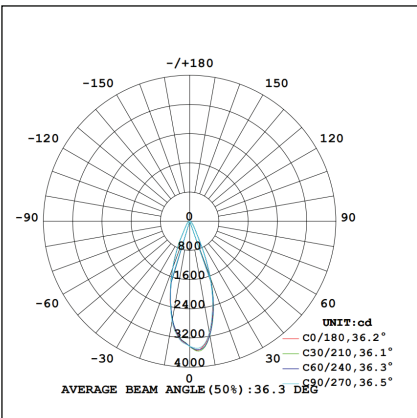

CRI90 36°

3000K

4000K