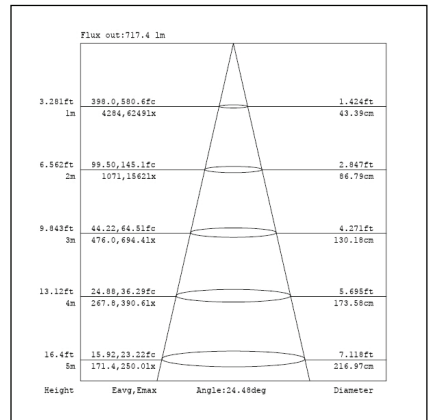

Ordering Information:

○ White ● Black

Power	CRI	Beam Angle	Luminous	CCT	Housing	Part Number
15W	>80	▲ 12°	1500 lm	3000K	○	TL45*-15W-830-W-12-S
					●	TL45*-15W-830-B-12-S
		1600 lm	4000K	○	TL45*-15W-840-W-12-S	
				●	TL45*-15W-840-B-12-S	
		▲ 24°	1480 lm	3000K	○	TL45*-15W-830-W-24-S
					●	TL45*-15W-830-B-24-S
	1580 lm	4000K	○	TL45*-15W-840-W-24-S		
			●	TL45*-15W-840-B-24-S		
	▲ 36°	1520 lm	3000K	○	TL45*-15W-830-W-36-S	
				●	TL45*-15W-830-B-36-S	
	1650 lm	4000K	○	TL45*-15W-840-W-36-S		
			●	TL45*-15W-840-B-36-S		
>90	▲ 12°	1270 lm	3000K	○	TL45*-15W-930-W-12-S	
				●	TL45*-15W-930-B-12-S	
		1370 lm	4000K	○	TL45*-15W-940-W-12-S	
				●	TL45*-15W-940-B-12-S	
		▲ 20°	1260 lm	3000K	○	TL45*-15W-930-W-24-S
					●	TL45*-15W-930-B-24-S
	1350 lm	4000K	○	TL45*-15W-940-W-24-S		
			●	TL45*-15W-940-B-24-S		
	▲ 36°	1320 lm	3000K	○	TL45*-15W-930-W-36-S	
				●	TL45*-15W-930-B-36-S	
	1420 lm	4000K	○	TL45*-15W-940-W-36-S		
			●	TL45*-15W-940-B-36-S		

*: 4: 3 Phase 4 wires European Track, 6: 3 Phase 6 wires European Dali track

CRI90 12°

3000K

4000K

CRI90 24°

3000K

4000K

CRI90 36°