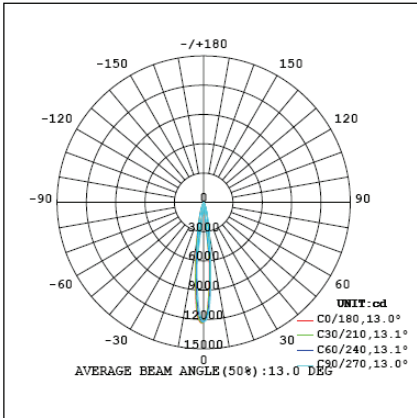

CRI90 12°

3000K

4000K