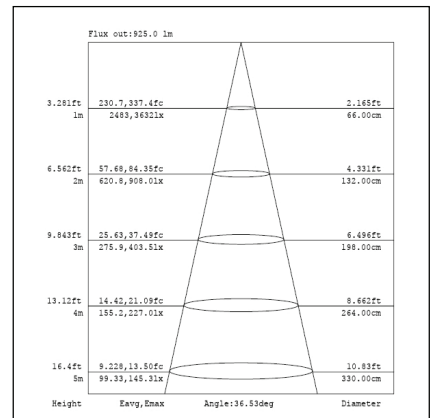

Ordering Information:

○ White ● Black

Power	CRI	Beam Angle	Luminous	CCT	Housing	Part Number
15W	>80	▲ 12°	1500 lm	3000K	○	TL45*-15W-830-W-12-S
					●	TL45*-15W-830-B-12-S
		1600 lm	4000K	○	TL45*-15W-840-W-12-S	
				●	TL45*-15W-840-B-12-S	
		▲ 24°	1480 lm	3000K	○	TL45*-15W-830-W-24-S
					●	TL45*-15W-830-B-24-S
	1580 lm	4000K	○	TL45*-15W-840-W-24-S		
			●	TL45*-15W-840-B-24-S		
	▲ 36°	1520 lm	3000K	○	TL45*-15W-830-W-36-S	
				●	TL45*-15W-830-B-36-S	
	1650 lm	4000K	○	TL45*-15W-840-W-36-S		
			●	TL45*-15W-840-B-36-S		
>90	▲ 12°	1270 lm	3000K	○	TL45*-15W-930-W-12-S	
				●	TL45*-15W-930-B-12-S	
		1370 lm	4000K	○	TL45*-15W-940-W-12-S	
				●	TL45*-15W-940-B-12-S	
		▲ 20°	1260 lm	3000K	○	TL45*-15W-930-W-24-S
					●	TL45*-15W-930-B-24-S
	1350 lm	4000K	○	TL45*-15W-940-W-24-S		
			●	TL45*-15W-940-B-24-S		
	▲ 36°	1320 lm	3000K	○	TL45*-15W-930-W-36-S	
				●	TL45*-15W-930-B-36-S	
	1420 lm	4000K	○	TL45*-15W-940-W-36-S		
			●	TL45*-15W-940-B-36-S		

*: 4: 3 Phase 4 wires European Track, 6: 3 Phase 6 wires European Dali track

CRI90 12°

3000K

4000K

CRI90 24°

3000K

4000K

CRI90 36°

3000K

4000K

TL44 Tacklight Installation Instructions

Adaptor installation diagram

Packaging:

TL44-S

Box
 L250*W165*H64mm
 1pc/box
 GW: 0.4kg/box

Outer carton
 L520*W350*H350mm
 20pcs/CTN
 GW: 9.2kg/carton