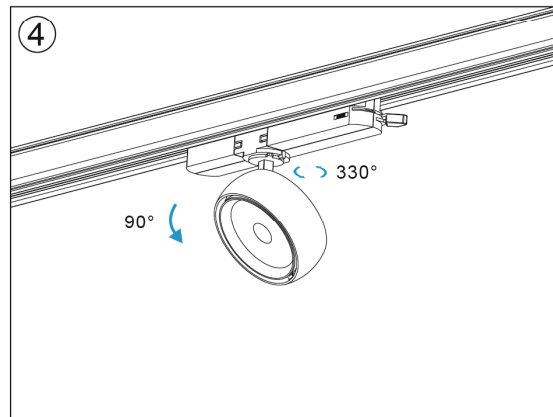

*: 4: 3 Phase 4 wires European Track, 6: 3 Phase 6 wires European Dali track

CRI90 12°

3000K

4000K

CRI90 24°

3000K

4000K

CRI90 36°

3000K

4000K

TL44 Tacklight Installation Instructions

Adaptor installation diagram

Packaging:

TL44-S

Box
 L250*W165*H64mm
 1pc/box
 GW: 0.4kg/box

Outer carton
 L520*W350*H350mm
 20pcs/CTN
 GW: 9.2kg/carton