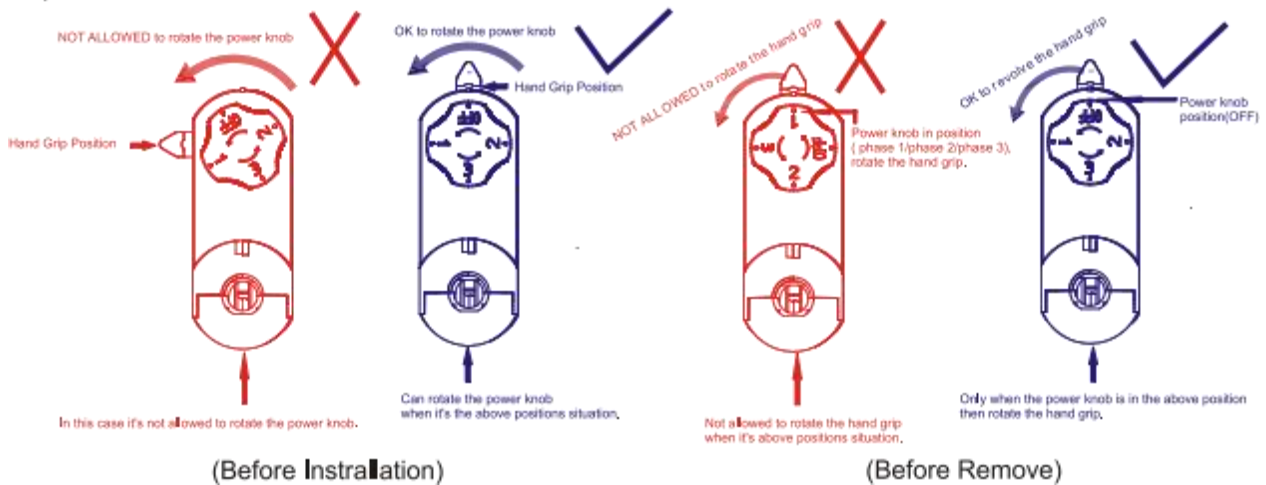

CRI90 45°

3000K

4000K

Installation instruction

Remove Instructions

Cautions

Packaging:

Box  
L130\*W130H310mm