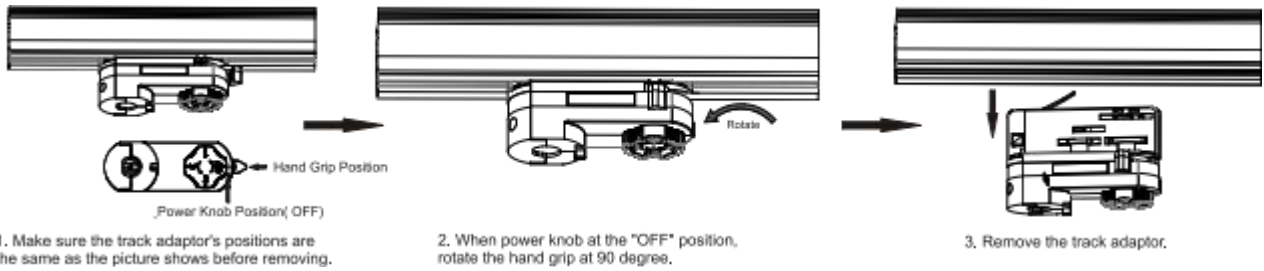

CRI90 45°

3000K

4000K

Installation instruction

Remove Instructions

Cautions

Packaging:

Box  
L130\*W130H310mm