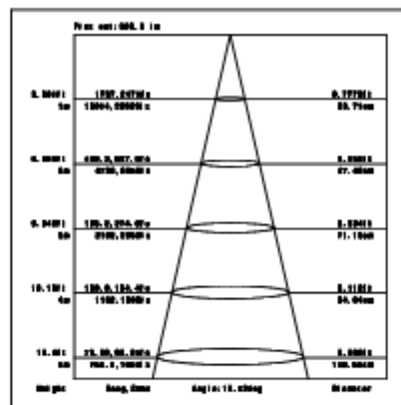

Technical Data test pattern

CRI80 15°

3000K

4000K

CRI80 20°

3000K

4000K

CRI80 45°

3000K

4000K