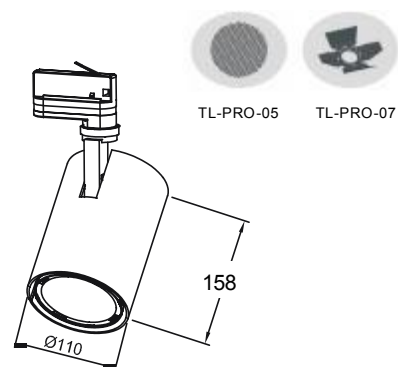

iTrack Pro Series

**TL25-30W**

Reflector

Technical Parameters:

Name	Parameters
Light source:	COB
Input Voltage:	AC220~240V 50/60Hz
LED Current:	700mA, 35-37V
Rated life:	>50,000 hours
Operating temperature:	-20°C~40°C
Storage temperature:	-30°C~60°C
Certificate:	CE/RoHS
Weight:	0.95KG

Ordering Information:

○ White ● Black

Power	CRI	Beam Angle	Luminous	CCT	Housing	Part Number
30W	>80	▲ 15°	2980 lm	3000K	○	TL254-30W-830-W-15
					●	TL254-30W-830-B-15
		3160 lm	4000K	○	TL254-30W-840-W-15	
				●	TL254-30W-840-B-15	
		▲ 20°	3010 lm	3000K	○	TL254-30W-830-W-20
					●	TL254-30W-830-B-20
	3250 lm	4000K	○	TL254-30W-840-W-20		
			●	TL254-30W-840-B-20		
	▲ 45°	2990 lm	3000K	○	TL254-30W-830-W-45	
				●	TL254-30W-830-B-45	
	3190 lm	4000K	○	TL254-30W-840-W-45		
			●	TL254-30W-840-B-45		
>90	▲ 15°		2670 lm	3000K	○	TL254-30W-930-W-15
					●	TL254-30W-930-B-15
		2810 lm	4000K	○	TL254-30W-940-W-15	
				●	TL254-30W-940-B-15	
		▲ 20°	2700 lm	3000K	○	TL254-30W-930-W-20
					●	TL254-30W-930-B-20
	2830 lm	4000K	○	TL254-30W-940-W-20		
			●	TL254-30W-940-B-20		
	▲ 45°	2680 lm	3000K	○	TL254-30W-930-W-45	
				●	TL254-30W-930-B-45	
	2810 lm	4000K	○	TL254-30W-940-W-45		
			●	TL254-30W-940-B-45		