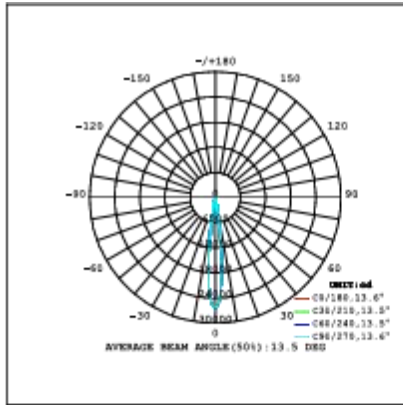

Technical Data test pattern

CRI80 15°