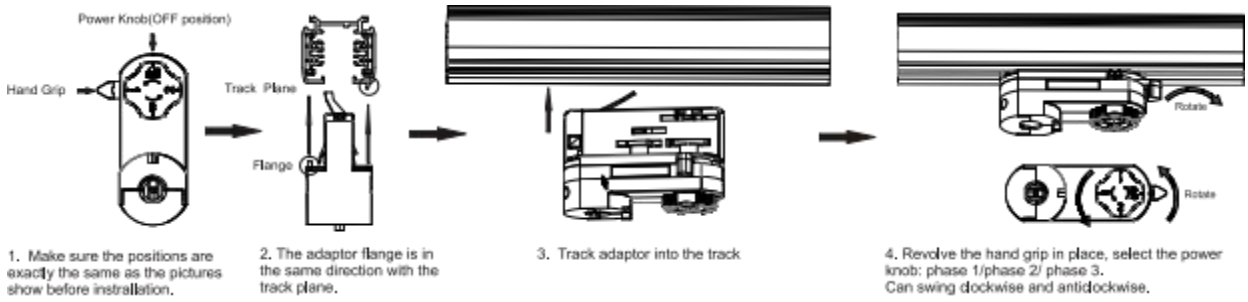

CRI90 45°

3000K

4000K

Installation instruction

Remove Instructions

Cautions

Packaging:

Box  
L130\*W130H310mm