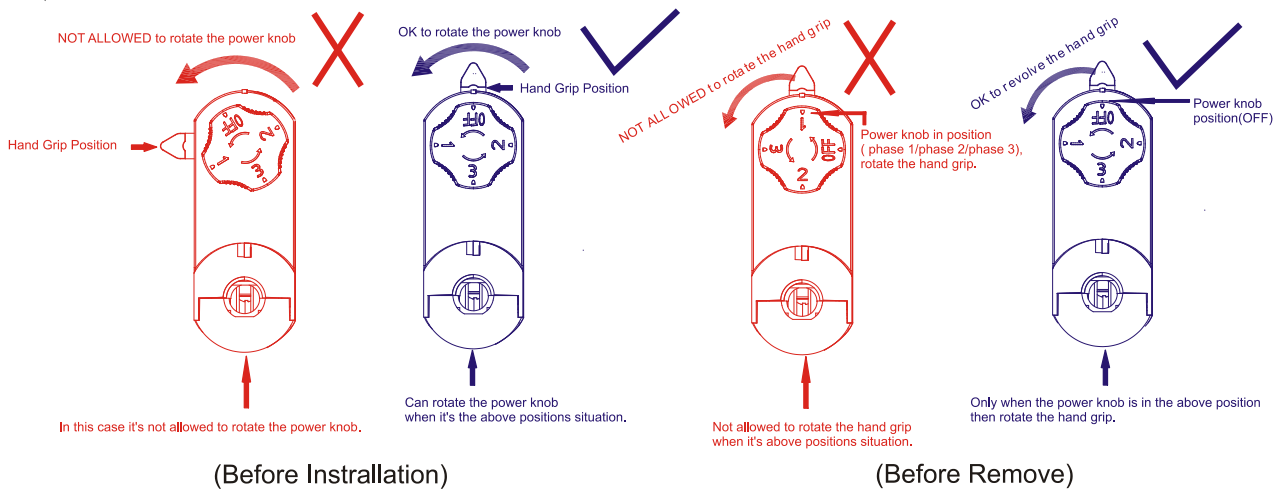

CRI90 38°

3000K

4000K

Installation instruction

Remove Instructions

Cautions

Packaging:

Box