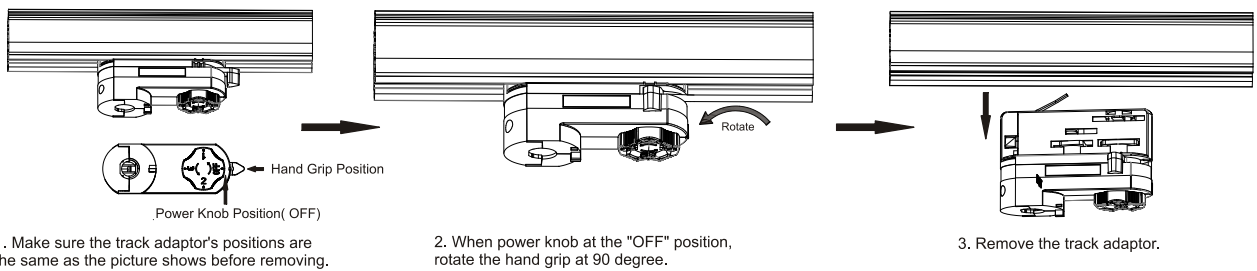

CRI90 38°

3000K

4000K

Installation instruction

Remove Instructions

Cautions

Packaging:

Box