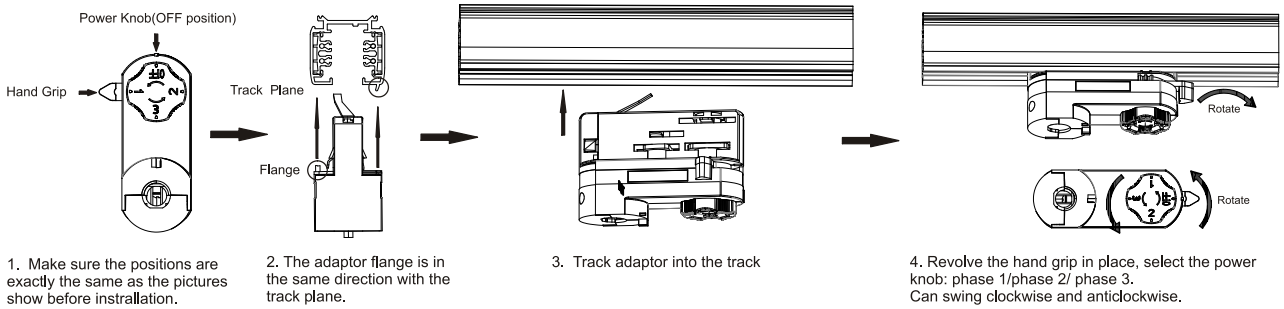

CRI90 38°

3000K

4000K

Installation instruction

Remove Instructions

Cautions

Packaging:

Box