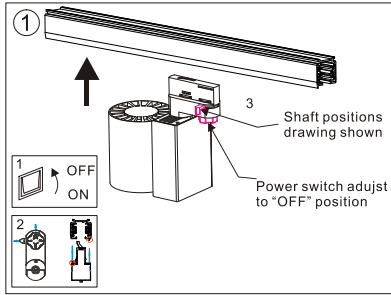

CRI90 45°

3000K

4000K

Installation instruction

Adaptor installation diagram

Adaptor disassembly diagram

Cautions

Packaging: