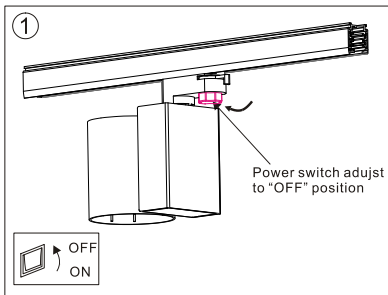

CRI90 45°

3000K

4000K

Installation instruction

Adaptor installation diagram

Adaptor disassembly diagram

Cautions

Packaging: