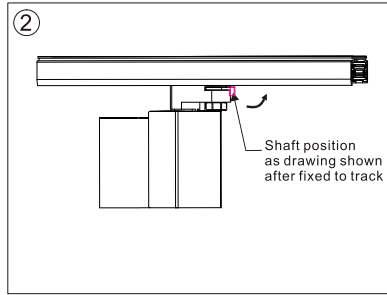

CRI90 45°

3000K

4000K

Installation instruction

Adaptor installation diagram

Adaptor disassembly diagram

Cautions

Packaging: