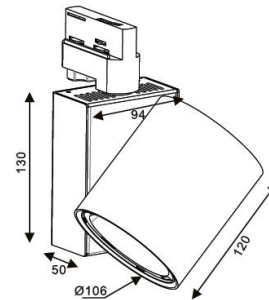

iTrack Vario Series

TL24-30

Reflector

Technical Parameters:

Name	Parameters
Light source:	COB
Input Voltage:	AC220~240V 50/60Hz
LED Current:	700mA, 35-37V
Rated life:	>50,000 hours
Operating temperature:	-20°C~40°C
Storage temperature:	-30°C~60°C
Certificate:	CE/RoHS
Weight:	1.25KG

Ordering Information:

○ White ● Black

Power	CRI	Beam Angle	Luminous	CCT	Housing	Part Number
30W	>80	▲ 15°	2980 lm	3000K	○	TL244-30W-830-W-15
					●	TL244-30W-830-B-15
		▲ 20°	3160 lm	4000K	○	TL244-30W-840-W-15
					●	TL244-30W-840-B-15
		▲ 45°	3010 lm	3000K	○	TL244-30W-830-W-20
					●	TL244-30W-830-B-20
	>90	▲ 15°	3250 lm	4000K	○	TL244-30W-840-W-20
					●	TL244-30W-840-B-20
		▲ 45°	2990 lm	3000K	○	TL244-30W-830-W-45
					●	TL244-30W-830-B-45
		▲ 20°	3190 lm	4000K	○	TL244-30W-840-W-45
					●	TL244-30W-840-B-45
	>80	▲ 15°	2670 lm	3000K	○	TL244-30W-930-W-15
					●	TL244-30W-930-B-15
		▲ 20°	2810 lm	4000K	○	TL244-30W-940-W-15
					●	TL244-30W-940-B-15
		▲ 45°	2700 lm	3000K	○	TL244-30W-930-W-20
					●	TL244-30W-930-B-20
	>90	▲ 15°	2830 lm	4000K	○	TL244-30W-940-W-20
					●	TL244-30W-940-B-20
		▲ 45°	2680 lm	3000K	○	TL244-30W-930-W-45
					●	TL244-30W-930-B-45
		▲ 20°	2810 lm	4000K	○	TL244-30W-940-W-45
					●	TL244-30W-940-B-45

Box
 L165*W130*H200mm
 1pc/box
 GW: 1.55kg/box

Outer carton
 L545Xw355xH430mm
 16pcs/CTN
 GW: 26kg/carton

Product naming system