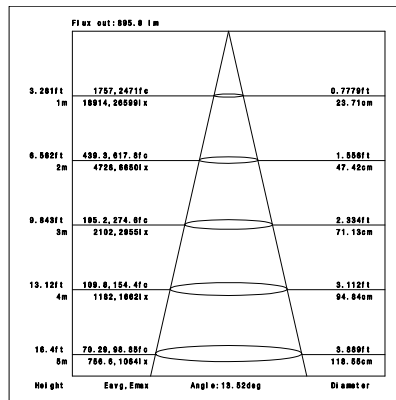

iTrack Vario Series

TL24-30

Reflector

Technical Parameters:

Name	Parameters
Light source:	COB
Input Voltage:	AC220~240V 50/60Hz
LED Current:	700mA, 35-37V
Rated life:	>50,000 hours
Operating temperature:	-20°C~40°C
Storage temperature:	-30°C~60°C
Certificate:	CE/RoHS
Weight:	1.25KG

Ordering Information:

○ White ● Black

Power	CRI	Beam Angle	Luminous	CCT	Housing	Part Number
30W	>80	▲ 15°	2980 lm	3000K	○	TL244-30W-830-W-15
					●	TL244-30W-830-B-15
		▲ 20°	3160 lm	4000K	○	TL244-30W-840-W-15
					●	TL244-30W-840-B-15
		▲ 45°	3010 lm	3000K	○	TL244-30W-830-W-20
					●	TL244-30W-830-B-20
	>90	▲ 15°	3250 lm	4000K	○	TL244-30W-840-W-20
					●	TL244-30W-840-B-20
		▲ 45°	2990 lm	3000K	○	TL244-30W-830-W-45
					●	TL244-30W-830-B-45
		▲ 20°	3190 lm	4000K	○	TL244-30W-840-W-45
					●	TL244-30W-840-B-45
	>80	▲ 15°	2670 lm	3000K	○	TL244-30W-930-W-15
					●	TL244-30W-930-B-15
		▲ 20°	2810 lm	4000K	○	TL244-30W-940-W-15
					●	TL244-30W-940-B-15
		▲ 45°	2700 lm	3000K	○	TL244-30W-930-W-20
					●	TL244-30W-930-B-20
	>90	▲ 15°	2830 lm	4000K	○	TL244-30W-940-W-20
					●	TL244-30W-940-B-20
		▲ 45°	2680 lm	3000K	○	TL244-30W-930-W-45
					●	TL244-30W-930-B-45
		▲ 20°	2810 lm	4000K	○	TL244-30W-940-W-45
					●	TL244-30W-940-B-45

Technical Data test pattern

CRI80 15°

3000K

4000K

CRI80 20°

3000K

4000K

CRI80 45°