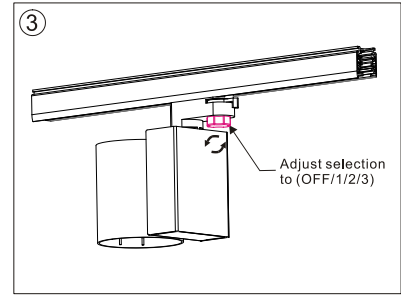

CRI90 45°

3000K

4000K

Installation instruction

Adaptor installation diagram

Adaptor disassembly diagram

Cautions

Packaging: