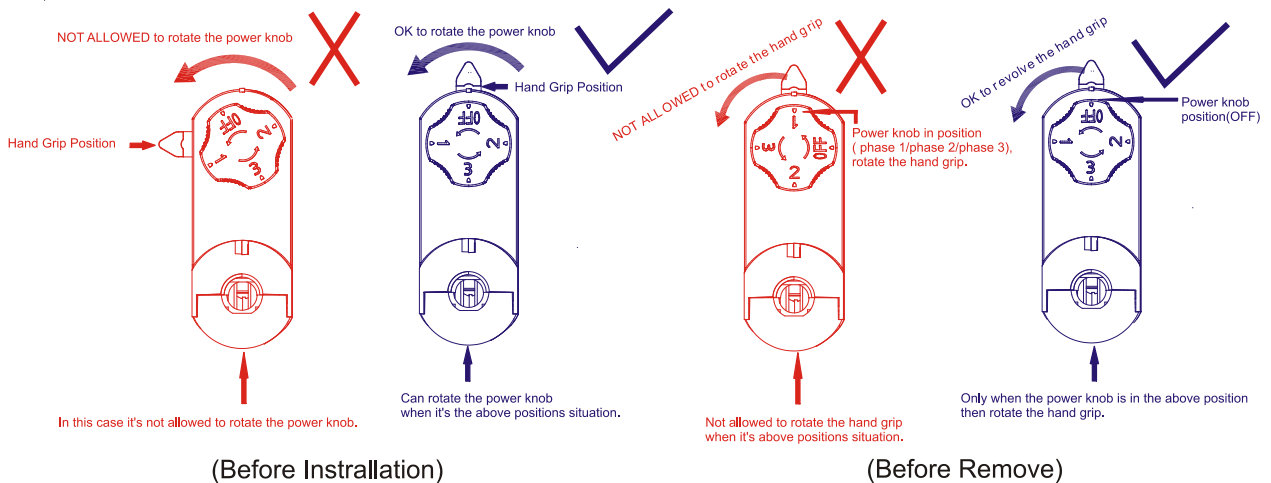

CRI90 45°

3000K

4000K

Installation instruction

Adaptor installation diagram

Adaptor disassembly diagram

Cautions

Packaging: