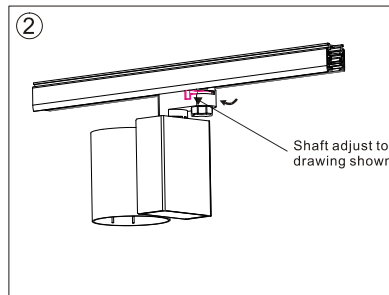

CRI90 45°

3000K

4000K

Installation instruction

Adaptor installation diagram

Adaptor disassembly diagram

Cautions

Packaging:

Box
 L165*W130*H200mm
 1pc/box
 GW: 1.55kg/box

Outer carton
 L545Xw355xH430mm
 16pcs/CTN
 GW: 26kg/carton

Product naming system