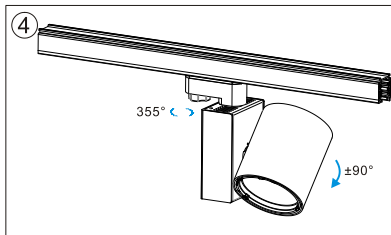

Installation instruction

Adaptor installation diagram