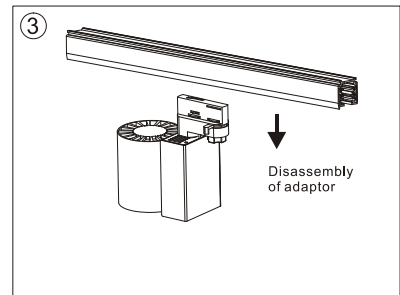

CRI90 45°

3000K

4000K

Installation instruction

Adaptor installation diagram

Adaptor disassembly diagram

Cautions

Packaging:

Box
 L165*W130*H200mm
 1pc/box
 GW: 1.55kg/box

Outer carton
 L545Xw355xH430mm
 16pcs/CTN
 GW: 26kg/carton

Product naming system