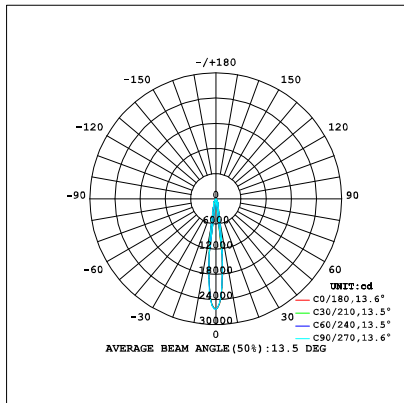

iTrack Vario Series

TL24-30

Reflector

Technical Parameters:

Name	Parameters
Light source:	COB
Input Voltage:	AC220~240V 50/60Hz
LED Current:	700mA, 35-37V
Rated life:	>50,000 hours
Operating temperature:	-20°C~40°C
Storage temperature:	-30°C~60°C
Certificate:	CE/RoHS
Weight:	1.25KG

Ordering Information:

○ White ● Black

Power	CRI	Beam Angle	Luminous	CCT	Housing	Part Number
30W	>80	▲ 15°	2980 lm	3000K	○	TL244-30W-830-W-15
					●	TL244-30W-830-B-15
		▲ 20°	3160 lm	4000K	○	TL244-30W-840-W-15
					●	TL244-30W-840-B-15
		▲ 45°	3010 lm	3000K	○	TL244-30W-830-W-20
					●	TL244-30W-830-B-20
	>90	▲ 15°	3250 lm	4000K	○	TL244-30W-840-W-20
					●	TL244-30W-840-B-20
		▲ 45°	2990 lm	3000K	○	TL244-30W-830-W-45
					●	TL244-30W-830-B-45
		▲ 20°	3190 lm	4000K	○	TL244-30W-840-W-45
					●	TL244-30W-840-B-45
	>80	▲ 15°	2670 lm	3000K	○	TL244-30W-930-W-15
					●	TL244-30W-930-B-15
		▲ 20°	2810 lm	4000K	○	TL244-30W-940-W-15
					●	TL244-30W-940-B-15
		▲ 45°	2700 lm	3000K	○	TL244-30W-930-W-20
					●	TL244-30W-930-B-20
	>90	▲ 15°	2830 lm	4000K	○	TL244-30W-940-W-20
					●	TL244-30W-940-B-20
		▲ 45°	2680 lm	3000K	○	TL244-30W-930-W-45
					●	TL244-30W-930-B-45
		▲ 20°	2810 lm	4000K	○	TL244-30W-940-W-45
					●	TL244-30W-940-B-45

Technical Data test pattern

CRI80 15°

3000K

4000K

CRI80 20°

3000K

4000K

CRI80 45°