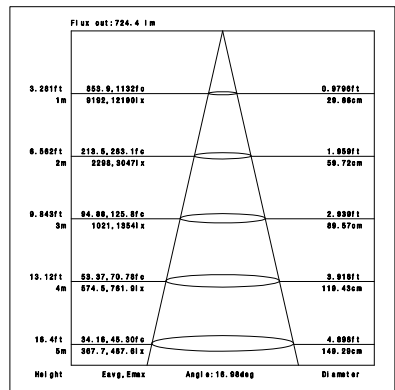

iTrack Vera Series

TL22-20W

Reflector

Technical Parameters:

Name	Parameters
Light source:	COB
Input Voltage:	AC220~240V 50/60Hz
LED Current:	500mA, 35-37V
Rated life:	>50,000 hours
Operating temperature:	-20°C~40°C
Storage temperature:	-30°C~60°C
Certificate:	CE/RoHS
Weight:	1.15KG

Ordering Information:

○White ●Black

Power	CRI	Beam Angle	Luminous	CCT	Housing	Part Number
20W	>80	▲ 10°	2040 lm	3000K	○	TL224-20W-830-W-10
					●	TL224-20W-830-B-10
		2050 lm	4000K	○	TL224-20W-840-W-10	
				●	TL224-20W-840-B-10	
		▲ 20°	2060 lm	3000K	○	TL224-20W-830-W-20
					●	TL224-20W-830-B-20
	2060 lm	4000K	○	TL224-20W-840-W-20		
			●	TL224-20W-840-B-20		
	▲ 38°	2050 lm	3000K	○	TL224-20W-830-W-38	
				●	TL224-20W-830-B-38	
	2040 lm	4000K	○	TL224-20W-840-W-38		
			●	TL224-20W-840-B-38		
>90	▲ 10°	1730 lm	3000K	○	TL224-20W-930-W-10	
				●	TL224-20W-930-B-10	
	1870 lm	4000K	○	TL224-20W-940-W-10		
			●	TL224-20W-940-B-10		
	▲ 20°	1750 lm	3000K	○	TL224-20W-930-W-20	
				●	TL224-20W-930-B-20	
1900 lm	4000K	○	TL224-20W-940-W-20			
		●	TL224-20W-940-B-20			
▲ 38°	1750 lm	3000K	○	TL224-20W-930-W-38		
			●	TL224-20W-930-B-38		
1890 lm	4000K	○	TL224-20W-940-W-38			
		●	TL224-20W-940-B-38			

Technical Data test pattern

CRI80 10°

3000K

4000K

CRI80 20°

3000K

4000K

CRI80 38°

CRI90 38°

3000K

4000K

Packaging:

Box
L288*W256H120mm
1pc/box
GW: 1.35kg/box

Outer carton
L600XW540xH265mm
8pcs/CTN
GW: 12kg/carton

Installation instruction

Product naming system