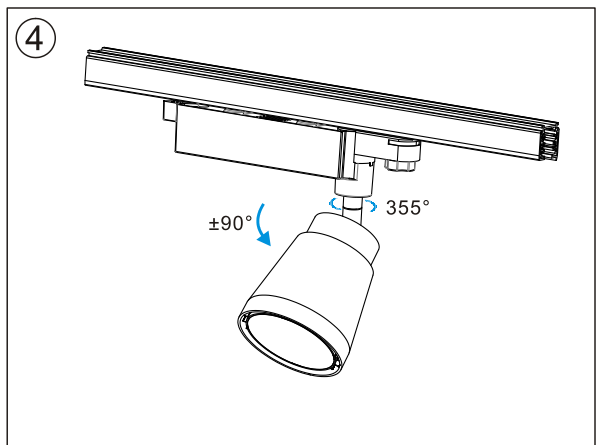

CRI90 38°

3000K

4000K

Packaging:

Box
L288*W256H120mm
1pc/box
GW: 1.35kg/box

Outer carton
L600XW540xH265mm
8pcs/CTN
GW: 12kg/carton

Installation instruction

Product naming system