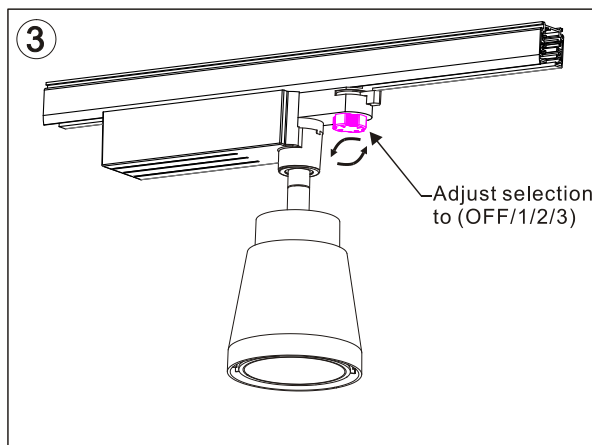

CRI90 38°

3000K

4000K

Packaging:

Box
L288*W256H120mm
1pc/box
GW: 1.35kg/box

Outer carton
L600XW540xH265mm
8pcs/CTN
GW: 12kg/carton

Installation instruction

Product naming system