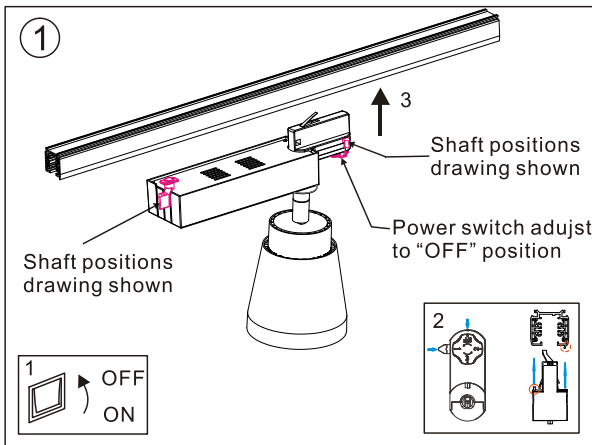

CRI90 38°

3000K

4000K

Packaging:

Box
L288*W256H120mm
1pc/box
GW: 1.35kg/box

Outer carton
L600XW540xH265mm
8pcs/CTN
GW: 12kg/carton

Installation instruction

Product naming system