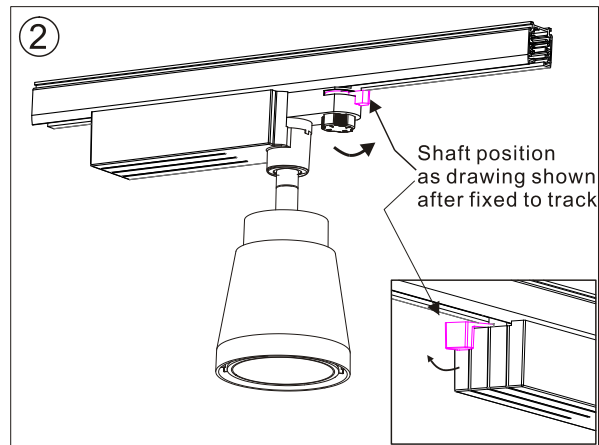

CRI90 38°

3000K

4000K

Packaging:

Box
L288*W256H120mm
1pc/box
GW: 1.35kg/box

Outer carton
L600XW540xH265mm
8pcs/CTN
GW: 12kg/carton

Installation instruction

Product naming system