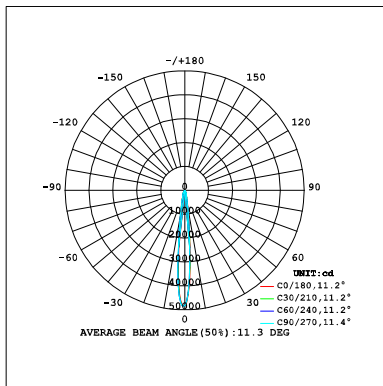

iTrack TEC Series

TL12-40W

Reflector

Technical Parameters:

Name	Parameters
Light source:	COB
Input Voltage:	AC220~240V 50/60Hz
LED Current:	1000mA, 35-37V
ated life:	>50,000 hours
Operating temperature:	-20℃~40℃
Storage temperature:	-30℃~60℃
Certificate:	TUV/CE/RoHS
Weight:	1.75KG

Ordering Information:

○ White ● Black

Power	CRI	Beam Angle	Luminous	CCT	Housing	Part Number
40W	>80	▲ 12°	4140 lm	3000K	○	TL124-40W-830-W-12
					●	TL124-40W-830-B-12
		4420 lm	4000K	○	TL124-40W-840-W-12	
				●	TL124-40W-840-B-12	
		▲ 20°	4180 lm	3000K	○	TL124-40W-830-W-20
					●	TL124-40W-830-B-20
	4350 lm	4000K	○	TL124-40W-840-W-20		
			●	TL124-40W-840-B-20		
	▲ 45°	4030 lm	3000K	○	TL124-40W-830-W-45	
				●	TL124-40W-830-B-45	
	4140 lm	4000K	○	TL124-40W-840-W-45		
			●	TL124-40W-840-B-45		
>90	▲ 12°	3530 lm	3000K	○	TL124-40W-930-W-12	
				●	TL124-40W-930-B-12	
	3700 lm	4000K	○	TL124-40W-940-W-12		
			●	TL124-40W-940-B-12		
	▲ 20°	3550 lm	3000K	○	TL124-40W-930-W-20	
				●	TL124-40W-930-B-20	
3740 lm	4000K	○	TL124-40W-940-W-20			
		●	TL124-40W-940-B-20			
▲ 45°	3400 lm	3000K	○	TL124-40W-930-W-45		
			●	TL124-40W-930-B-45		
3650 lm	4000K	○	TL124-40W-940-W-45			
		●	TL124-40W-940-B-45			

Technical Data test pattern

CRI80 12°

3000K

4000K

CRI80 20°

3000K

4000K

CRI80 45°