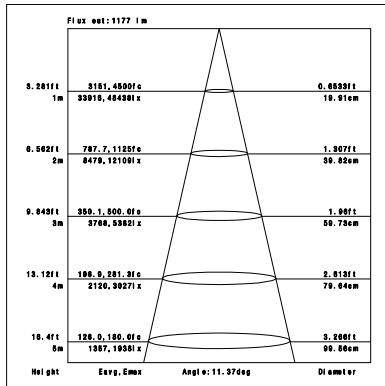

iTrack TEC Series

TL12-40W

Reflector

Technical Parameters:

Name	Parameters
Light source:	COB
Input Voltage:	AC220~240V 50/60Hz
LED Current:	1000mA, 35-37V
ated life:	>50,000 hours
Operating temperature:	-20℃~40℃
Storage temperature:	-30℃~60℃
Certificate:	TUV/CE/RoHS
Weight:	1.75KG

Ordering Information:

○ White ● Black

Power	CRI	Beam Angle	Luminous	CCT	Housing	Part Number
40W	>80	▲ 12°	4140 lm	3000K	○	TL124-40W-830-W-12
					●	TL124-40W-830-B-12
		4420 lm	4000K	○	TL124-40W-840-W-12	
				●	TL124-40W-840-B-12	
		▲ 20°	4180 lm	3000K	○	TL124-40W-830-W-20
					●	TL124-40W-830-B-20
	4350 lm	4000K	○	TL124-40W-840-W-20		
			●	TL124-40W-840-B-20		
	▲ 45°	4030 lm	3000K	○	TL124-40W-830-W-45	
				●	TL124-40W-830-B-45	
	4140 lm	4000K	○	TL124-40W-840-W-45		
			●	TL124-40W-840-B-45		
>90	▲ 12°	3530 lm	3000K	○	TL124-40W-930-W-12	
				●	TL124-40W-930-B-12	
	3700 lm	4000K	○	TL124-40W-940-W-12		
			●	TL124-40W-940-B-12		
	▲ 20°	3550 lm	3000K	○	TL124-40W-930-W-20	
				●	TL124-40W-930-B-20	
3740 lm	4000K	○	TL124-40W-940-W-20			
		●	TL124-40W-940-B-20			
▲ 45°	3400 lm	3000K	○	TL124-40W-930-W-45		
			●	TL124-40W-930-B-45		
3650 lm	4000K	○	TL124-40W-940-W-45			
		●	TL124-40W-940-B-45			

Technical Data test pattern

CRI80 12°

3000K

4000K

CRI80 20°

3000K

4000K

CRI80 45°

L245*W245*H220mm

1pc/box

GW: 1.95kg/box

Outer carton

L520xW520xH460mm

8 pcs/CTN

GW: 17kg/carton

Product naming system