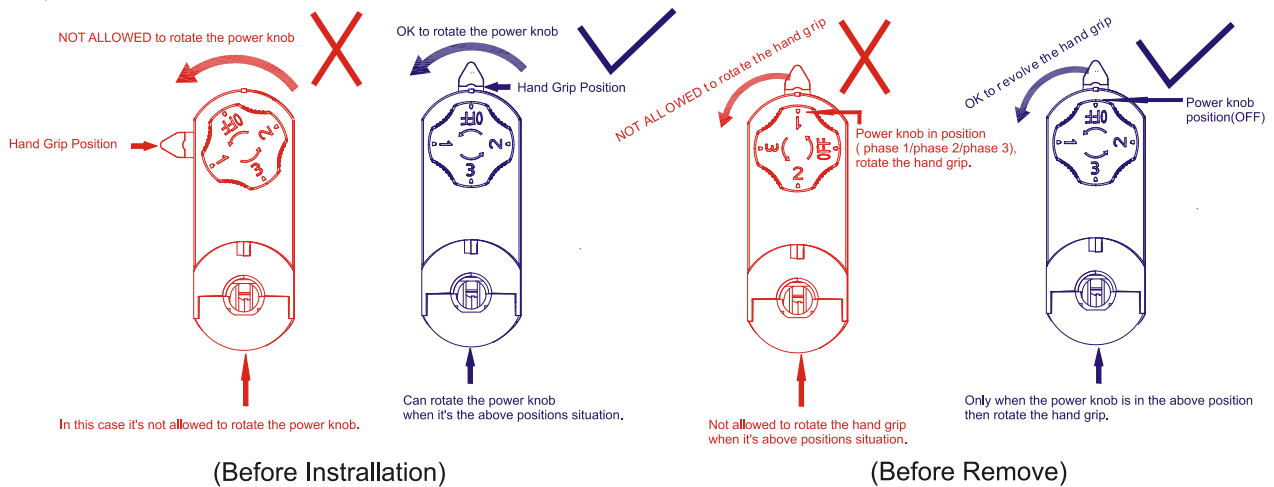

CRI90 45°

3000K

4000K

Installation instruction

Remove Instructions

Cautions

Packaging:

Box