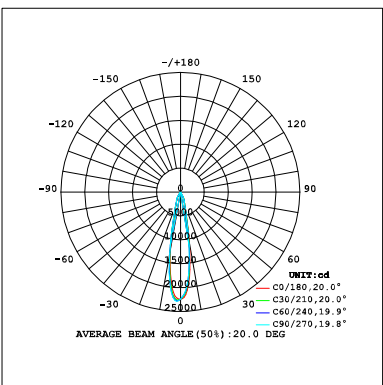

Ordering Information:

○ White ● Black

Power	CRI	Beam Angle	Luminous	CCT	Housing	Part Number
40W	>80	▲ 12°	4140 lm	3000K	○	TL124-40W-830-W-12
					●	TL124-40W-830-B-12
		4420 lm	4000K	○	TL124-40W-840-W-12	
				●	TL124-40W-840-B-12	
		▲ 20°	4180 lm	3000K	○	TL124-40W-830-W-20
					●	TL124-40W-830-B-20
	4350 lm	4000K	○	TL124-40W-840-W-20		
			●	TL124-40W-840-B-20		
	▲ 45°	4030 lm	3000K	○	TL124-40W-830-W-45	
				●	TL124-40W-830-B-45	
	4140 lm	4000K	○	TL124-40W-840-W-45		
			●	TL124-40W-840-B-45		
>90	▲ 12°	3530 lm	3000K	○	TL124-40W-930-W-12	
				●	TL124-40W-930-B-12	
	3700 lm	4000K	○	TL124-40W-940-W-12		
			●	TL124-40W-940-B-12		
	▲ 20°	3550 lm	3000K	○	TL124-40W-930-W-20	
				●	TL124-40W-930-B-20	
3740 lm	4000K	○	TL124-40W-940-W-20			
		●	TL124-40W-940-B-20			
▲ 45°	3400 lm	3000K	○	TL124-40W-930-W-45		
			●	TL124-40W-930-B-45		
3650 lm	4000K	○	TL124-40W-940-W-45			
		●	TL124-40W-940-B-45			

Technical Data test pattern

CRI80 12°

3000K

4000K

CRI80 20°

3000K

4000K

CRI80 45°