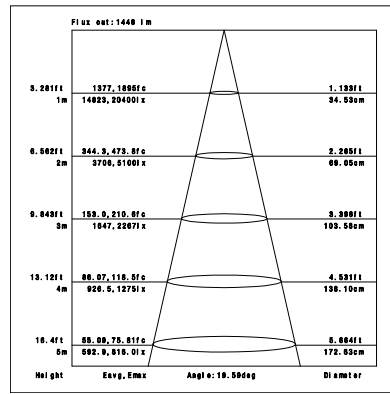

Ordering Information:

○ White ● Black

Power	CRI	Beam Angle	Luminous	CCT	Housing	Part Number
40W	>80	▲ 12°	4140 lm	3000K	○	TL124-40W-830-W-12
					●	TL124-40W-830-B-12
		4420 lm	4000K	○	TL124-40W-840-W-12	
				●	TL124-40W-840-B-12	
		▲ 20°	4180 lm	3000K	○	TL124-40W-830-W-20
					●	TL124-40W-830-B-20
	4350 lm	4000K	○	TL124-40W-840-W-20		
			●	TL124-40W-840-B-20		
	▲ 45°	4030 lm	3000K	○	TL124-40W-830-W-45	
				●	TL124-40W-830-B-45	
	4140 lm	4000K	○	TL124-40W-840-W-45		
			●	TL124-40W-840-B-45		
>90	▲ 12°	3530 lm	3000K	○	TL124-40W-930-W-12	
				●	TL124-40W-930-B-12	
	3700 lm	4000K	○	TL124-40W-940-W-12		
			●	TL124-40W-940-B-12		
	▲ 20°	3550 lm	3000K	○	TL124-40W-930-W-20	
				●	TL124-40W-930-B-20	
3740 lm	4000K	○	TL124-40W-940-W-20			
		●	TL124-40W-940-B-20			
▲ 45°	3400 lm	3000K	○	TL124-40W-930-W-45		
			●	TL124-40W-930-B-45		
3650 lm	4000K	○	TL124-40W-940-W-45			
		●	TL124-40W-940-B-45			

3000K

4000K

CRI90 12°

3000K

4000K

CRI90 20°

3000K

4000K

L245*W245*H220mm

1pc/box

GW: 1.95kg/box

Outer carton

L520xW520xH460mm

8 pcs/CTN

GW: 17kg/carton

Product naming system

TL (X) XX X (H) – XW – X XX – X- XX