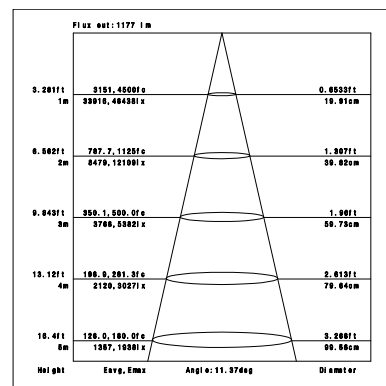

iTrack TEC Series

TL12-40W

Reflector

Technical Parameters:

Name	Parameters
Light source:	COB
Input Voltage:	AC220~240V 50/60Hz
LED Current:	1000mA, 35-37V
ated life:	>50,000 hours
Operating temperature:	-20℃~40℃
Storage temperature:	-30℃~60℃
Certificate:	TUV/CE/RoHS
Weight:	1.75KG

Ordering Information:

○ White ● Black

Power	CRI	Beam Angle	Luminous	CCT	Housing	Part Number
40W	>80	▲ 12°	4140 lm	3000K	○	TL124-40W-830-W-12
					●	TL124-40W-830-B-12
		4420 lm	4000K	○	TL124-40W-840-W-12	
				●	TL124-40W-840-B-12	
		▲ 20°	4180 lm	3000K	○	TL124-40W-830-W-20
					●	TL124-40W-830-B-20
	4350 lm	4000K	○	TL124-40W-840-W-20		
			●	TL124-40W-840-B-20		
	▲ 45°	4030 lm	3000K	○	TL124-40W-830-W-45	
				●	TL124-40W-830-B-45	
	4140 lm	4000K	○	TL124-40W-840-W-45		
			●	TL124-40W-840-B-45		
>90	▲ 12°	3530 lm	3000K	○	TL124-40W-930-W-12	
				●	TL124-40W-930-B-12	
	3700 lm	4000K	○	TL124-40W-940-W-12		
			●	TL124-40W-940-B-12		
	▲ 20°	3550 lm	3000K	○	TL124-40W-930-W-20	
				●	TL124-40W-930-B-20	
3740 lm	4000K	○	TL124-40W-940-W-20			
		●	TL124-40W-940-B-20			
▲ 45°	3400 lm	3000K	○	TL124-40W-930-W-45		
			●	TL124-40W-930-B-45		
3650 lm	4000K	○	TL124-40W-940-W-45			
		●	TL124-40W-940-B-45			

Technical Data test pattern

CRI80 12°

3000K

4000K

CRI80 20°

3000K

4000K

CRI80 45°

L245*W245*H220mm

1pc/box

GW: 1.95kg/box

Outer carton

L520xW520xH460mm

8 pcs/CTN

GW: 17kg/carton

Product naming system