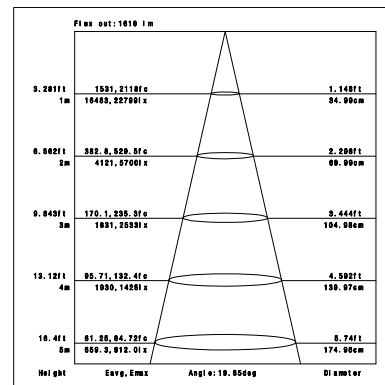

Ordering Information:

○ White ● Black

Power	CRI	Beam Angle	Luminous	CCT	Housing	Part Number
40W	>80	▲ 12°	4140 lm	3000K	○	TL124-40W-830-W-12
					●	TL124-40W-830-B-12
		4420 lm	4000K	○	TL124-40W-840-W-12	
				●	TL124-40W-840-B-12	
		▲ 20°	4180 lm	3000K	○	TL124-40W-830-W-20
					●	TL124-40W-830-B-20
	4350 lm	4000K	○	TL124-40W-840-W-20		
			●	TL124-40W-840-B-20		
	▲ 45°	4030 lm	3000K	○	TL124-40W-830-W-45	
				●	TL124-40W-830-B-45	
	4140 lm	4000K	○	TL124-40W-840-W-45		
			●	TL124-40W-840-B-45		
>90	▲ 12°	3530 lm	3000K	○	TL124-40W-930-W-12	
				●	TL124-40W-930-B-12	
	3700 lm	4000K	○	TL124-40W-940-W-12		
			●	TL124-40W-940-B-12		
	▲ 20°	3550 lm	3000K	○	TL124-40W-930-W-20	
				●	TL124-40W-930-B-20	
3740 lm	4000K	○	TL124-40W-940-W-20			
		●	TL124-40W-940-B-20			
▲ 45°	3400 lm	3000K	○	TL124-40W-930-W-45		
			●	TL124-40W-930-B-45		
3650 lm	4000K	○	TL124-40W-940-W-45			
		●	TL124-40W-940-B-45			

Technical Data test pattern

CRI80 12°

3000K

4000K

CRI80 20°

3000K

4000K

CRI80 45°