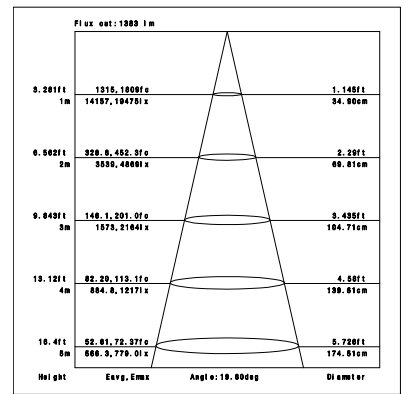

Ordering Information:

○ White ● Black

Power	CRI	Beam Angle	Luminous	CCT	Housing	Part Number
40W	>80	▲ 12°	4140 lm	3000K	○	TL124-40W-830-W-12
					●	TL124-40W-830-B-12
		4420 lm	4000K	○	TL124-40W-840-W-12	
				●	TL124-40W-840-B-12	
		▲ 20°	4180 lm	3000K	○	TL124-40W-830-W-20
					●	TL124-40W-830-B-20
	4350 lm	4000K	○	TL124-40W-840-W-20		
			●	TL124-40W-840-B-20		
	▲ 45°	4030 lm	3000K	○	TL124-40W-830-W-45	
				●	TL124-40W-830-B-45	
	4140 lm	4000K	○	TL124-40W-840-W-45		
			●	TL124-40W-840-B-45		
>90	▲ 12°	3530 lm	3000K	○	TL124-40W-930-W-12	
				●	TL124-40W-930-B-12	
	3700 lm	4000K	○	TL124-40W-940-W-12		
			●	TL124-40W-940-B-12		
	▲ 20°	3550 lm	3000K	○	TL124-40W-930-W-20	
				●	TL124-40W-930-B-20	
3740 lm	4000K	○	TL124-40W-940-W-20			
		●	TL124-40W-940-B-20			
▲ 45°	3400 lm	3000K	○	TL124-40W-930-W-45		
			●	TL124-40W-930-B-45		
3650 lm	4000K	○	TL124-40W-940-W-45			
		●	TL124-40W-940-B-45			

3000K

4000K

CRI90 12°

3000K

4000K

CRI90 20°

3000K

4000K