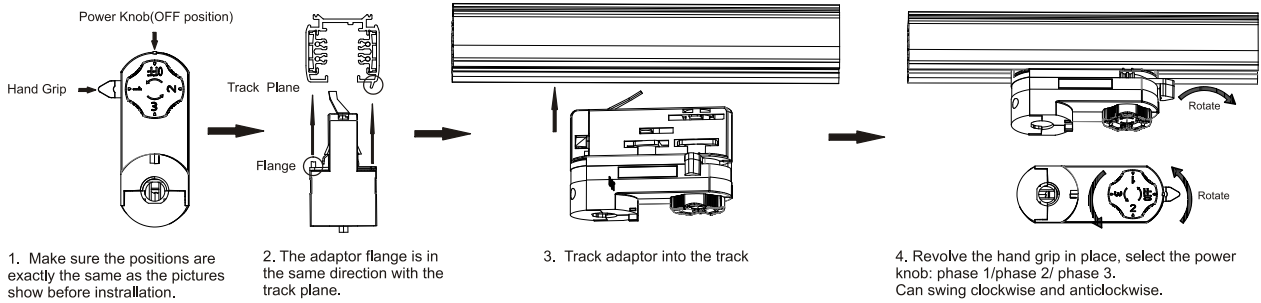

CRI90 45°

3000K

4000K

Installation instruction

Remove Instructions

Cautions

Packaging:

Box