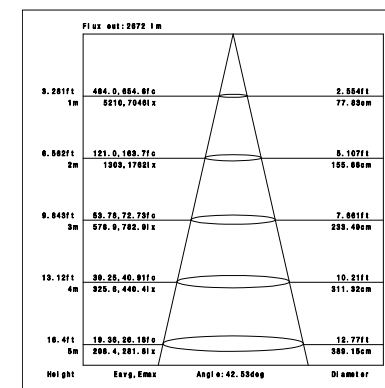

Technical Data test pattern

3000K