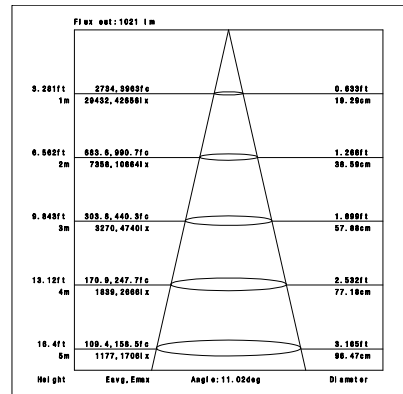

Ordering Information:

○ White ● Black

Power	CRI	Beam Angle	Luminous	CCT	Housing	Part Number
40W	>80	▲ 12°	4140 lm	3000K	○	TL124-40W-830-W-12
					●	TL124-40W-830-B-12
		4420 lm	4000K	○	TL124-40W-840-W-12	
				●	TL124-40W-840-B-12	
		▲ 20°	4180 lm	3000K	○	TL124-40W-830-W-20
					●	TL124-40W-830-B-20
	4350 lm	4000K	○	TL124-40W-840-W-20		
			●	TL124-40W-840-B-20		
	▲ 45°	4030 lm	3000K	○	TL124-40W-830-W-45	
				●	TL124-40W-830-B-45	
	4140 lm	4000K	○	TL124-40W-840-W-45		
			●	TL124-40W-840-B-45		
>90	▲ 12°	3530 lm	3000K	○	TL124-40W-930-W-12	
				●	TL124-40W-930-B-12	
	3700 lm	4000K	○	TL124-40W-940-W-12		
			●	TL124-40W-940-B-12		
	▲ 20°	3550 lm	3000K	○	TL124-40W-930-W-20	
				●	TL124-40W-930-B-20	
3740 lm	4000K	○	TL124-40W-940-W-20			
		●	TL124-40W-940-B-20			
▲ 45°	3400 lm	3000K	○	TL124-40W-930-W-45		
			●	TL124-40W-930-B-45		
3650 lm	4000K	○	TL124-40W-940-W-45			
		●	TL124-40W-940-B-45			

3000K

4000K

CRI90 12°

3000K

4000K

CRI90 20°

3000K

4000K

L245*W245*H220mm

1pc/box

GW: 1.95kg/box

Outer carton

L520xW520xH460mm

8 pcs/CTN

GW: 17kg/carton

Product naming system

TL (X) XX X (H) – XW – X XX – X- XX