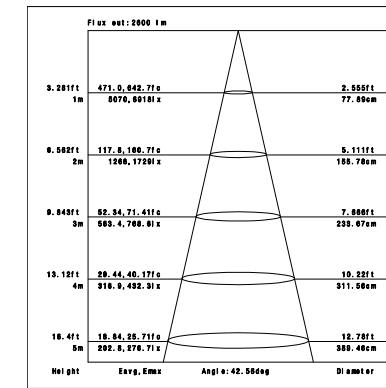

Technical Data test pattern

4000K