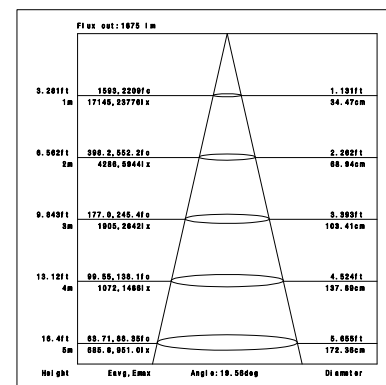

iTrack TEC Series

TL12-40W

Reflector

Technical Parameters:

Name	Parameters
Light source:	COB
Input Voltage:	AC220~240V 50/60Hz
LED Current:	1000mA, 35-37V
ated life:	>50,000 hours
Operating temperature:	-20℃~40℃
Storage temperature:	-30℃~60℃
Certificate:	TUV/CE/RoHS
Weight:	1.75KG

Ordering Information:

○ White ● Black

Power	CRI	Beam Angle	Luminous	CCT	Housing	Part Number
40W	>80	▲ 12°	4140 lm	3000K	○	TL124-40W-830-W-12
					●	TL124-40W-830-B-12
		4420 lm	4000K	○	TL124-40W-840-W-12	
				●	TL124-40W-840-B-12	
		▲ 20°	4180 lm	3000K	○	TL124-40W-830-W-20
					●	TL124-40W-830-B-20
	4350 lm	4000K	○	TL124-40W-840-W-20		
			●	TL124-40W-840-B-20		
	▲ 45°	4030 lm	3000K	○	TL124-40W-830-W-45	
				●	TL124-40W-830-B-45	
	4140 lm	4000K	○	TL124-40W-840-W-45		
			●	TL124-40W-840-B-45		
>90	▲ 12°	3530 lm	3000K	○	TL124-40W-930-W-12	
				●	TL124-40W-930-B-12	
	3700 lm	4000K	○	TL124-40W-940-W-12		
			●	TL124-40W-940-B-12		
	▲ 20°	3550 lm	3000K	○	TL124-40W-930-W-20	
				●	TL124-40W-930-B-20	
3740 lm	4000K	○	TL124-40W-940-W-20			
		●	TL124-40W-940-B-20			
▲ 45°	3400 lm	3000K	○	TL124-40W-930-W-45		
			●	TL124-40W-930-B-45		
3650 lm	4000K	○	TL124-40W-940-W-45			
		●	TL124-40W-940-B-45			

Technical Data test pattern

CRI80 12°

3000K

4000K

CRI80 20°

3000K

4000K

CRI80 45°

L245*W245*H220mm

1pc/box

GW: 1.95kg/box

Outer carton

L520xW520xH460mm

8 pcs/CTN

GW: 17kg/carton

Product naming system