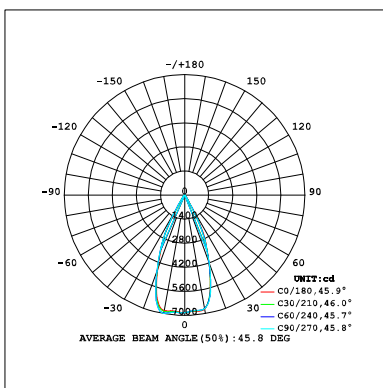

Ordering Information:

○ White ● Black

Power	CRI	Beam Angle	Luminous	CCT	Housing	Part Number
40W	>80	▲ 12°	4140 lm	3000K	○	TL124-40W-830-W-12
					●	TL124-40W-830-B-12
		4420 lm	4000K	○	TL124-40W-840-W-12	
				●	TL124-40W-840-B-12	
		▲ 20°	4180 lm	3000K	○	TL124-40W-830-W-20
					●	TL124-40W-830-B-20
	4350 lm	4000K	○	TL124-40W-840-W-20		
			●	TL124-40W-840-B-20		
	▲ 45°	4030 lm	3000K	○	TL124-40W-830-W-45	
				●	TL124-40W-830-B-45	
	4140 lm	4000K	○	TL124-40W-840-W-45		
			●	TL124-40W-840-B-45		
>90	▲ 12°	3530 lm	3000K	○	TL124-40W-930-W-12	
				●	TL124-40W-930-B-12	
	3700 lm	4000K	○	TL124-40W-940-W-12		
			●	TL124-40W-940-B-12		
	▲ 20°	3550 lm	3000K	○	TL124-40W-930-W-20	
				●	TL124-40W-930-B-20	
3740 lm	4000K	○	TL124-40W-940-W-20			
		●	TL124-40W-940-B-20			
▲ 45°	3400 lm	3000K	○	TL124-40W-930-W-45		
			●	TL124-40W-930-B-45		
3650 lm	4000K	○	TL124-40W-940-W-45			
		●	TL124-40W-940-B-45			

Technical Data test pattern

CRI80 12°

3000K

4000K

CRI80 20°

3000K

4000K

CRI80 45°