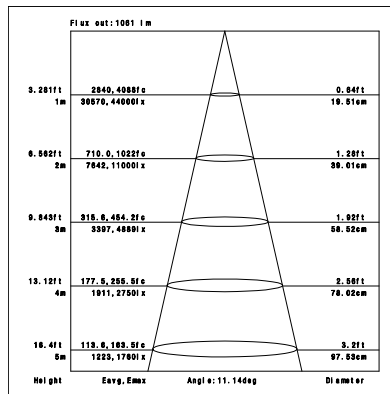

Ordering Information:

○ White ● Black

Power	CRI	Beam Angle	Luminous	CCT	Housing	Part Number
40W	>80	▲ 12°	4140 lm	3000K	○	TL124-40W-830-W-12
					●	TL124-40W-830-B-12
		4420 lm	4000K	○	TL124-40W-840-W-12	
				●	TL124-40W-840-B-12	
		▲ 20°	4180 lm	3000K	○	TL124-40W-830-W-20
					●	TL124-40W-830-B-20
	4350 lm	4000K	○	TL124-40W-840-W-20		
			●	TL124-40W-840-B-20		
	▲ 45°	4030 lm	3000K	○	TL124-40W-830-W-45	
				●	TL124-40W-830-B-45	
	4140 lm	4000K	○	TL124-40W-840-W-45		
			●	TL124-40W-840-B-45		
>90	▲ 12°	3530 lm	3000K	○	TL124-40W-930-W-12	
				●	TL124-40W-930-B-12	
	3700 lm	4000K	○	TL124-40W-940-W-12		
			●	TL124-40W-940-B-12		
	▲ 20°	3550 lm	3000K	○	TL124-40W-930-W-20	
				●	TL124-40W-930-B-20	
3740 lm	4000K	○	TL124-40W-940-W-20			
		●	TL124-40W-940-B-20			
▲ 45°	3400 lm	3000K	○	TL124-40W-930-W-45		
			●	TL124-40W-930-B-45		
3650 lm	4000K	○	TL124-40W-940-W-45			
		●	TL124-40W-940-B-45			

3000K

4000K

CRI90 12°

3000K

4000K

CRI90 20°

3000K

4000K

L245*W245*H220mm

1pc/box

GW: 1.95kg/box

Outer carton

L520xW520xH460mm

8 pcs/CTN

GW: 17kg/carton

Product naming system

TL (X) XX X (H) – XW – X XX – X- XX