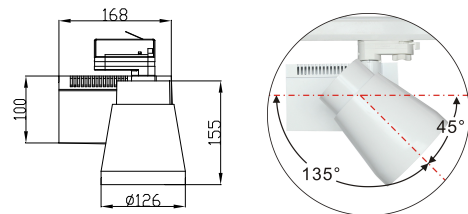

iTrack TEC Series

TL12-40W

Reflector

Technical Parameters:

Name	Parameters
Light source:	COB
Input Voltage:	AC220~240V 50/60Hz
LED Current:	1000mA, 35-37V
ated life:	>50,000 hours
Operating temperature:	-20℃~40℃
Storage temperature:	-30℃~60℃
Certificate:	TUV/CE/RoHS
Weight:	1.75KG

Ordering Information:

○ White ● Black

Power	CRI	Beam Angle	Luminous	CCT	Housing	Part Number
40W	>80	▲ 12°	4140 lm	3000K	○	TL124-40W-830-W-12
					●	TL124-40W-830-B-12
		4420 lm	4000K	○	TL124-40W-840-W-12	
				●	TL124-40W-840-B-12	
		▲ 20°	4180 lm	3000K	○	TL124-40W-830-W-20
					●	TL124-40W-830-B-20
	4350 lm	4000K	○	TL124-40W-840-W-20		
			●	TL124-40W-840-B-20		
	▲ 45°	4030 lm	3000K	○	TL124-40W-830-W-45	
				●	TL124-40W-830-B-45	
	4140 lm	4000K	○	TL124-40W-840-W-45		
			●	TL124-40W-840-B-45		
>90	▲ 12°	3530 lm	3000K	○	TL124-40W-930-W-12	
				●	TL124-40W-930-B-12	
	3700 lm	4000K	○	TL124-40W-940-W-12		
			●	TL124-40W-940-B-12		
	▲ 20°	3550 lm	3000K	○	TL124-40W-930-W-20	
				●	TL124-40W-930-B-20	
3740 lm	4000K	○	TL124-40W-940-W-20			
		●	TL124-40W-940-B-20			
▲ 45°	3400 lm	3000K	○	TL124-40W-930-W-45		
			●	TL124-40W-930-B-45		
3650 lm	4000K	○	TL124-40W-940-W-45			
		●	TL124-40W-940-B-45			

L245*W245*H220mm

1pc/box

GW: 1.95kg/box

Outer carton

L520xW520xH460mm

8 pcs/CTN

GW: 17kg/carton

Product naming system