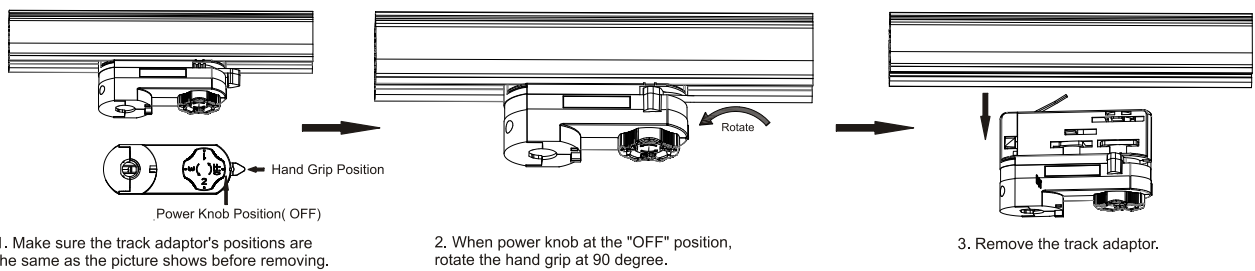

CRI90 45°

3000K

4000K

Installation instruction

Remove Instructions

Cautions

Packaging:

Box