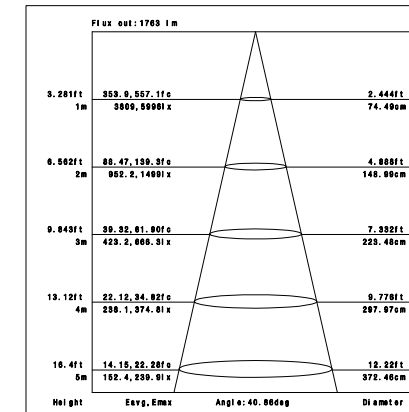

CRI80 45°

3000K

4000K