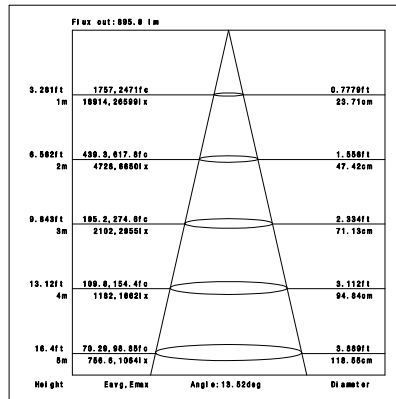

Pro Series

**SD041-30W**

Reflector

Technical Parameters:

Name	Parameters
Light source:	COB
Input Voltage:	AC220~240V 50/60Hz
LED Current:	700mA, 35-37V
Rated life:	>50,000 hours
Operating temperature:	-20℃~40℃
Storage temperature:	-30℃~60℃
Certificate:	CE/RoHS
Dimmability:	NON-Dimmable
Weight:	1.150KG

Ordering Information:

○ White ● Black

Power	CRI	Beam Angle	Luminous	CCT	Housing	Part Number
30W	>80	▲ 15°	2980 lm	3000K	○	SD041-30W-830-W-15
					●	SD041-30W-830-B-15
		3160 lm	4000K	○	SD041-30W-840-W-15	
				●	SD041-30W-840-B-15	
		▲ 20°	3010 lm	3000K	○	SD041-30W-830-W-20
					●	SD041-30W-830-B-20
	3250 lm	4000K	○	SD041-30W-840-W-20		
			●	SD041-30W-840-B-20		
	▲ 45°	2990 lm	3000K	○	SD041-30W-830-W-45	
				●	SD041-30W-830-B-45	
	3190 lm	4000K	○	SD041-30W-840-W-45		
			●	SD041-30W-840-B-45		
>90	▲ 15°		2670 lm	3000K	○	SD041-30W-930-W-15
					●	SD041-30W-930-B-15
		2810 lm	4000K	○	SD041-30W-940-W-15	
				●	SD041-30W-940-B-15	
		▲ 20°	2700 lm	3000K	○	SD041-30W-930-W-20
					●	SD041-30W-930-B-20
	2830 lm	4000K	○	SD041-30W-940-W-20		
			●	SD041-30W-940-B-20		
	▲ 45°	2680 lm	3000K	○	SD041-30W-930-W-45	
				●	SD041-30W-930-B-45	
	2810 lm	4000K	○	SD041-30W-940-W-45		
			●	SD041-30W-940-B-45		

Technical Data test pattern

CRI80 15°

3000K

4000K

CRI80 20°

3000K

4000K

CRI80 45°