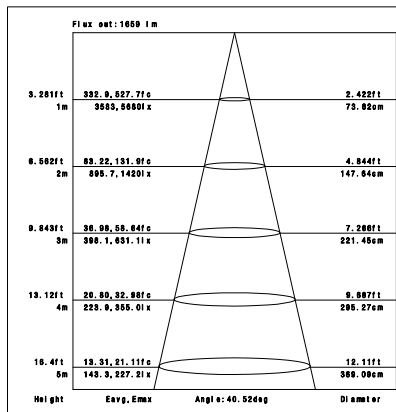

CRI80 45°

3000K

4000K