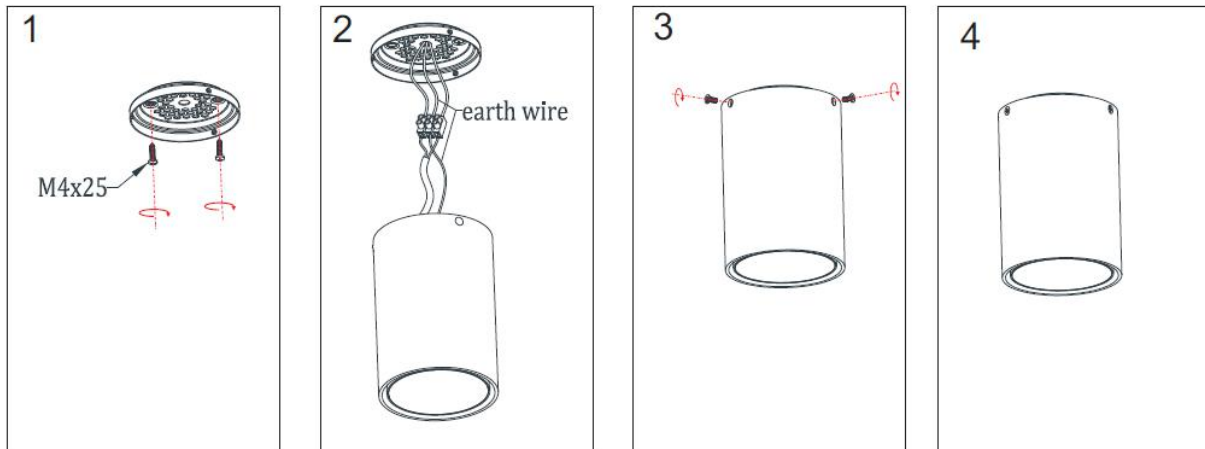

CRI90 45°

3000K

4000K

Installation instruction

Packaging:

**Box**  
 L140\*W140\*H205mm  
 1pc/box  
 GW: 1.95kg/box

**Outer carton**  
 L730xW310xH220mm  
 10 pcs/CTN  
 GW: 21kg/carton

Product Nomenclature

**SD ( X ) XX X (H) = X = X XX = X- XX**

04

□: Non-dimmable  
 D: Dimmable