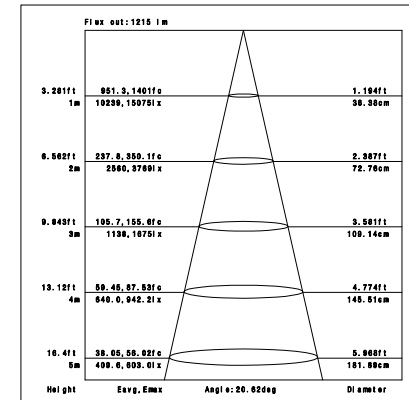

Pro Series

**SD041-30W**

Reflector

Technical Parameters:

Name	Parameters
Light source:	COB
Input Voltage:	AC220~240V 50/60Hz
LED Current:	700mA, 35-37V
Rated life:	>50,000 hours
Operating temperature:	-20℃~40℃
Storage temperature:	-30℃~60℃
Certificate:	CE/RoHS
Dimmability:	NON-Dimmable
Weight:	1.150KG

Ordering Information:

○ White ● Black

Power	CRI	Beam Angle	Luminous	CCT	Housing	Part Number
30W	>80	▲ 15°	2980 lm	3000K	○	SD041-30W-830-W-15
					●	SD041-30W-830-B-15
		3160 lm	4000K	○	SD041-30W-840-W-15	
				●	SD041-30W-840-B-15	
		▲ 20°	3010 lm	3000K	○	SD041-30W-830-W-20
					●	SD041-30W-830-B-20
	3250 lm	4000K	○	SD041-30W-840-W-20		
			●	SD041-30W-840-B-20		
	▲ 45°	2990 lm	3000K	○	SD041-30W-830-W-45	
				●	SD041-30W-830-B-45	
	3190 lm	4000K	○	SD041-30W-840-W-45		
			●	SD041-30W-840-B-45		
>90	▲ 15°		2670 lm	3000K	○	SD041-30W-930-W-15
					●	SD041-30W-930-B-15
		2810 lm	4000K	○	SD041-30W-940-W-15	
				●	SD041-30W-940-B-15	
		▲ 20°	2700 lm	3000K	○	SD041-30W-930-W-20
					●	SD041-30W-930-B-20
	2830 lm	4000K	○	SD041-30W-940-W-20		
			●	SD041-30W-940-B-20		
	▲ 45°	2680 lm	3000K	○	SD041-30W-930-W-45	
				●	SD041-30W-930-B-45	
	2810 lm	4000K	○	SD041-30W-940-W-45		
			●	SD041-30W-940-B-45		

Technical Data test pattern

CRI80 15°

3000K

4000K

CRI80 20°

3000K

4000K

CRI80 45°

CRI90 45°

3000K

4000K

Installation instruction

Packaging:

**Box**  
 L140\*W140\*H205mm  
 1pc/box  
 GW: 1.95kg/box

**Outer carton**  
 L730xW310xH220mm  
 10 pcs/CTN  
 GW: 21kg/carton

Product Nomenclature