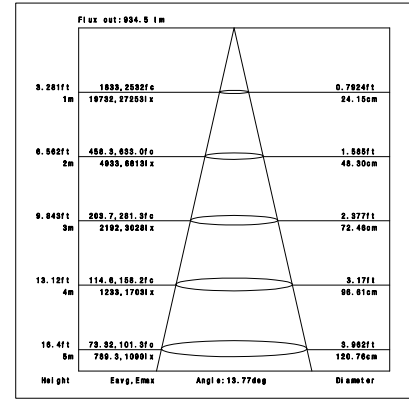

Pro Series

**SD041-30W**

Reflector

Technical Parameters:

Name	Parameters
Light source:	COB
Input Voltage:	AC220~240V 50/60Hz
LED Current:	700mA, 35-37V
Rated life:	>50,000 hours
Operating temperature:	-20℃~40℃
Storage temperature:	-30℃~60℃
Certificate:	CE/RoHS
Dimmability:	NON-Dimmable
Weight:	1.150KG

Ordering Information:

○ White ● Black

Power	CRI	Beam Angle	Luminous	CCT	Housing	Part Number
30W	>80	▲ 15°	2980 lm	3000K	○	SD041-30W-830-W-15
					●	SD041-30W-830-B-15
		3160 lm	4000K	○	SD041-30W-840-W-15	
				●	SD041-30W-840-B-15	
		▲ 20°	3010 lm	3000K	○	SD041-30W-830-W-20
					●	SD041-30W-830-B-20
	3250 lm	4000K	○	SD041-30W-840-W-20		
			●	SD041-30W-840-B-20		
	▲ 45°	2990 lm	3000K	○	SD041-30W-830-W-45	
				●	SD041-30W-830-B-45	
	3190 lm	4000K	○	SD041-30W-840-W-45		
			●	SD041-30W-840-B-45		
>90	▲ 15°		2670 lm	3000K	○	SD041-30W-930-W-15
					●	SD041-30W-930-B-15
		2810 lm	4000K	○	SD041-30W-940-W-15	
				●	SD041-30W-940-B-15	
		▲ 20°	2700 lm	3000K	○	SD041-30W-930-W-20
					●	SD041-30W-930-B-20
	2830 lm	4000K	○	SD041-30W-940-W-20		
			●	SD041-30W-940-B-20		
	▲ 45°	2680 lm	3000K	○	SD041-30W-930-W-45	
				●	SD041-30W-930-B-45	
	2810 lm	4000K	○	SD041-30W-940-W-45		
			●	SD041-30W-940-B-45		

Technical Data test pattern

CRI80 15°

3000K

4000K

CRI80 20°

3000K

4000K

CRI80 45°