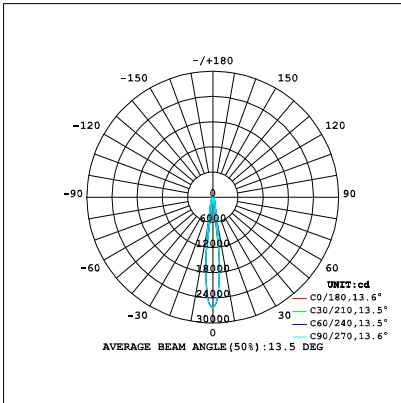

Pro Series

**SD041-30W**

Reflector

Technical Parameters:

Name	Parameters
Light source:	COB
Input Voltage:	AC220~240V 50/60Hz
LED Current:	700mA, 35-37V
Rated life:	>50,000 hours
Operating temperature:	-20℃~40℃
Storage temperature:	-30℃~60℃
Certificate:	CE/RoHS
Dimmability:	NON-Dimmable
Weight:	1.150KG

Ordering Information:

○ White ● Black

Power	CRI	Beam Angle	Luminous	CCT	Housing	Part Number
30W	>80	▲ 15°	2980 lm	3000K	○	SD041-30W-830-W-15
					●	SD041-30W-830-B-15
		3160 lm	4000K	○	SD041-30W-840-W-15	
				●	SD041-30W-840-B-15	
		▲ 20°	3010 lm	3000K	○	SD041-30W-830-W-20
					●	SD041-30W-830-B-20
	3250 lm	4000K	○	SD041-30W-840-W-20		
			●	SD041-30W-840-B-20		
	▲ 45°	2990 lm	3000K	○	SD041-30W-830-W-45	
				●	SD041-30W-830-B-45	
	3190 lm	4000K	○	SD041-30W-840-W-45		
			●	SD041-30W-840-B-45		
>90	▲ 15°		2670 lm	3000K	○	SD041-30W-930-W-15
					●	SD041-30W-930-B-15
		2810 lm	4000K	○	SD041-30W-940-W-15	
				●	SD041-30W-940-B-15	
		▲ 20°	2700 lm	3000K	○	SD041-30W-930-W-20
					●	SD041-30W-930-B-20
	2830 lm	4000K	○	SD041-30W-940-W-20		
			●	SD041-30W-940-B-20		
	▲ 45°	2680 lm	3000K	○	SD041-30W-930-W-45	
				●	SD041-30W-930-B-45	
	2810 lm	4000K	○	SD041-30W-940-W-45		
			●	SD041-30W-940-B-45		

Technical Data test pattern

CRI80 15°

3000K

4000K

CRI80 20°

3000K

4000K

CRI80 45°