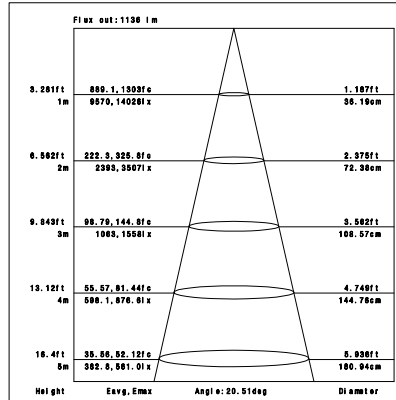

Pro Series

**SD041-30W**

Reflector

Technical Parameters:

Name	Parameters
Light source:	COB
Input Voltage:	AC220~240V 50/60Hz
LED Current:	700mA, 35-37V
Rated life:	>50,000 hours
Operating temperature:	-20℃~40℃
Storage temperature:	-30℃~60℃
Certificate:	CE/RoHS
Dimmability:	NON-Dimmable
Weight:	1.150KG

Ordering Information:

○ White ● Black

Power	CRI	Beam Angle	Luminous	CCT	Housing	Part Number
30W	>80	▲ 15°	2980 lm	3000K	○	SD041-30W-830-W-15
					●	SD041-30W-830-B-15
		3160 lm	4000K	○	SD041-30W-840-W-15	
				●	SD041-30W-840-B-15	
		▲ 20°	3010 lm	3000K	○	SD041-30W-830-W-20
					●	SD041-30W-830-B-20
	3250 lm	4000K	○	SD041-30W-840-W-20		
			●	SD041-30W-840-B-20		
	▲ 45°	2990 lm	3000K	○	SD041-30W-830-W-45	
				●	SD041-30W-830-B-45	
	3190 lm	4000K	○	SD041-30W-840-W-45		
			●	SD041-30W-840-B-45		
>90	▲ 15°		2670 lm	3000K	○	SD041-30W-930-W-15
					●	SD041-30W-930-B-15
		2810 lm	4000K	○	SD041-30W-940-W-15	
				●	SD041-30W-940-B-15	
		▲ 20°	2700 lm	3000K	○	SD041-30W-930-W-20
					●	SD041-30W-930-B-20
	2830 lm	4000K	○	SD041-30W-940-W-20		
			●	SD041-30W-940-B-20		
	▲ 45°	2680 lm	3000K	○	SD041-30W-930-W-45	
				●	SD041-30W-930-B-45	
	2810 lm	4000K	○	SD041-30W-940-W-45		
			●	SD041-30W-940-B-45		

Technical Data test pattern

CRI80 15°

3000K

4000K

CRI80 20°

3000K

4000K

CRI80 45°