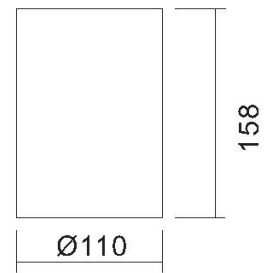

Pro Series

**SD041-30W**

Reflector

Technical Parameters:

Name	Parameters
Light source:	COB
Input Voltage:	AC220~240V 50/60Hz
LED Current:	700mA, 35-37V
Rated life:	>50,000 hours
Operating temperature:	-20℃~40℃
Storage temperature:	-30℃~60℃
Certificate:	CE/RoHS
Dimmability:	NON-Dimmable
Weight:	1.150KG

Ordering Information:

○ White ● Black

Power	CRI	Beam Angle	Luminous	CCT	Housing	Part Number
30W	>80	▲ 15°	2980 lm	3000K	○	SD041-30W-830-W-15
					●	SD041-30W-830-B-15
		3160 lm	4000K	○	SD041-30W-840-W-15	
				●	SD041-30W-840-B-15	
		▲ 20°	3010 lm	3000K	○	SD041-30W-830-W-20
					●	SD041-30W-830-B-20
	3250 lm	4000K	○	SD041-30W-840-W-20		
			●	SD041-30W-840-B-20		
	▲ 45°	2990 lm	3000K	○	SD041-30W-830-W-45	
				●	SD041-30W-830-B-45	
	3190 lm	4000K	○	SD041-30W-840-W-45		
			●	SD041-30W-840-B-45		
>90	▲ 15°		2670 lm	3000K	○	SD041-30W-930-W-15
					●	SD041-30W-930-B-15
		2810 lm	4000K	○	SD041-30W-940-W-15	
				●	SD041-30W-940-B-15	
		▲ 20°	2700 lm	3000K	○	SD041-30W-930-W-20
					●	SD041-30W-930-B-20
	2830 lm	4000K	○	SD041-30W-940-W-20		
			●	SD041-30W-940-B-20		
	▲ 45°	2680 lm	3000K	○	SD041-30W-930-W-45	
				●	SD041-30W-930-B-45	
	2810 lm	4000K	○	SD041-30W-940-W-45		
			●	SD041-30W-940-B-45		

Technical Data test pattern

CRI80 15°

3000K

4000K

CRI80 20°

3000K

4000K

CRI80 45°

CRI90 45°

3000K

4000K

Installation instruction

Packaging:

**Box**  
 L140\*W140\*H205mm  
 1pc/box  
 GW: 1.95kg/box

**Outer carton**  
 L730xW310xH220mm  
 10 pcs/CTN  
 GW: 21kg/carton

Product Nomenclature