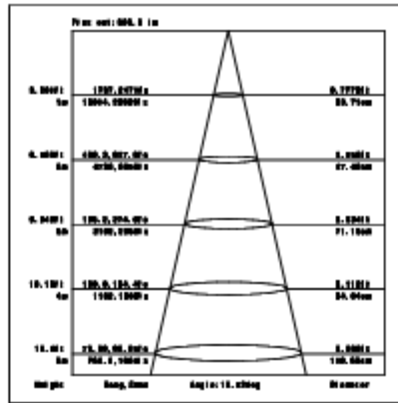

Ordering Information:

○ White ● Black

Power	CRI	Beam Angle	Luminous	CCT	Housing	Part Number
30W	>80	▲ 15°	2980 lm	3000K	○	RL061-30W-830-W-15
			3160 lm	4000K	○	RL061-30W-840-W-15
		▲ 20°	3010 lm	3000K	○	RL061-30W-830-W-20
			3250 lm	4000K	○	RL061-30W-840-W-20
		▲ 45°	2990 lm	3000K	○	RL061-30W-830-W-45
			3190 lm	4000K	○	RL061-30W-840-W-45
	>90	▲ 15°	2670 lm	3000K	○	RL061-30W-930-W-15
			2810 lm	4000K	○	RL061-30W-940-W-15
		▲ 20°	2700 lm	3000K	○	RL061-30W-930-W-20
			2830 lm	4000K	○	RL061-30W-940-W-20
		▲ 45°	2680 lm	3000K	○	RL061-30W-930-W-45
			2810 lm	4000K	○	RL061-30W-940-W-45

Ceiling recessed spotlight

Technical Data test pattern

CRI80 15°

3000K

4000K

CRI80 20°

3000K

4000K