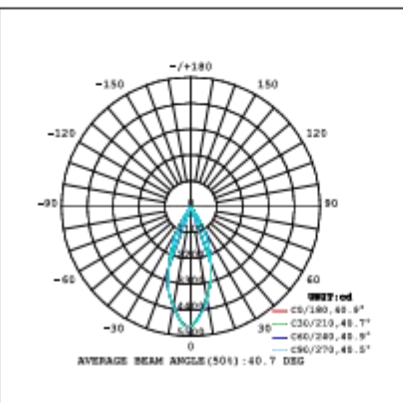

CRI90 15°

3000K

4000K

CRI90 20°

3000K

4000K

CRI90 45°

3000K

4000K

Packaging:

Box
L195*W130*H240mm
1pc/box
GW: 1.15kg/box

Outer carton
L540*W410*H260mm
8 pcs/CTN
GW: 10.5kg/carton