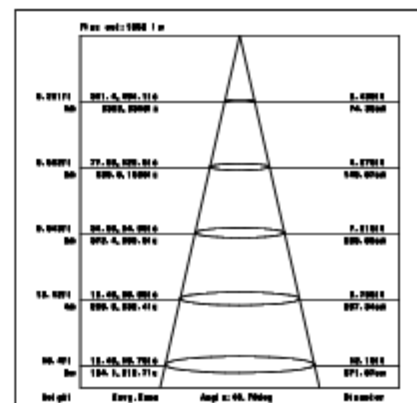

CRI90 15°

3000K

4000K

CRI90 20°

3000K

4000K

CRI90 45°

3000K

4000K

Packaging:

Box
L195*W130*H240mm
1pc/box
GW: 1.15kg/box

Outer carton
L540*W410*H260mm
8 pcs/CTN
GW: 10.5kg/carton