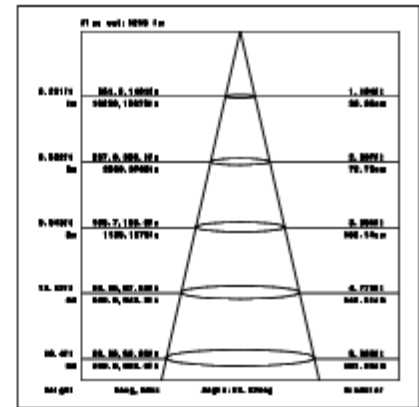

Pro Series

RL06-30W

Reflector

Technical Parameters:

Name	Parameters
Light source:	COB
Input Voltage:	AC220~240V 50/60Hz
LED Current:	700mA (35-37V)
Rated life:	>50,000 hours
Operating temperature:	-20°C~40°C
Storage temperature:	-30°C~60°C
Certificate:	CE ROHS
Weight:	1.15KG

Ordering Information:

○ White ● Black

Power	CRI	Beam Angle	Luminous	CCT	Housing	Part Number
30W	>80	▲ 15°	2980 lm	3000K	○	RL061-30W-830-W-15
			3160 lm	4000K	○	RL061-30W-840-W-15
		▲ 20°	3010 lm	3000K	○	RL061-30W-830-W-20
			3250 lm	4000K	○	RL061-30W-840-W-20
		▲ 45°	2990 lm	3000K	○	RL061-30W-830-W-45
			3190 lm	4000K	○	RL061-30W-840-W-45
	>90	▲ 15°	2670 lm	3000K	○	RL061-30W-930-W-15
			2810 lm	4000K	○	RL061-30W-940-W-15
		▲ 20°	2700 lm	3000K	○	RL061-30W-930-W-20
			2830 lm	4000K	○	RL061-30W-940-W-20
		▲ 45°	2680 lm	3000K	○	RL061-30W-930-W-45
			2810 lm	4000K	○	RL061-30W-940-W-45

Ceiling recessed spotlight

Technical Data test pattern

CRI80 15°

3000K

4000K

CRI80 20°

3000K

4000K