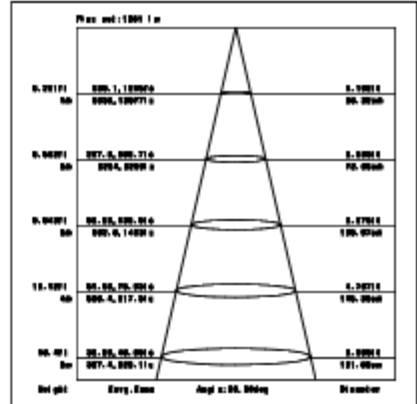

CRI90 45°

3000K

4000K