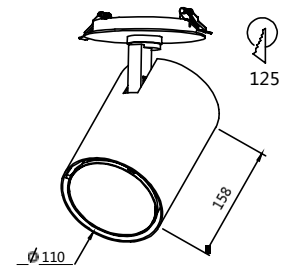

Pro Series

RL06-30W

Reflector

Technical Parameters:

Name	Parameters
Light source:	COB
Input Voltage:	AC220~240V 50/60Hz
LED Current:	700mA (35-37V)
Rated life:	>50,000 hours
Operating temperature:	-20°C~40°C
Storage temperature:	-30°C~60°C
Certificate:	CE ROHS
Weight:	1.15KG

Ordering Information:

○ White ● Black

Power	CRI	Beam Angle	Luminous	CCT	Housing	Part Number
30W	>80	▲ 15°	2980 lm	3000K	○	RL061-30W-830-W-15
			3160 lm	4000K	○	RL061-30W-840-W-15
		▲ 20°	3010 lm	3000K	○	RL061-30W-830-W-20
			3250 lm	4000K	○	RL061-30W-840-W-20
		▲ 45°	2990 lm	3000K	○	RL061-30W-830-W-45
			3190 lm	4000K	○	RL061-30W-840-W-45
	>90	▲ 15°	2670 lm	3000K	○	RL061-30W-930-W-15
			2810 lm	4000K	○	RL061-30W-940-W-15
		▲ 20°	2700 lm	3000K	○	RL061-30W-930-W-20
			2830 lm	4000K	○	RL061-30W-940-W-20
		▲ 45°	2680 lm	3000K	○	RL061-30W-930-W-45
			2810 lm	4000K	○	RL061-30W-940-W-45

4000K

CRI90 45°

3000K

4000K

Packaging:

Box
L195*W130*H240mm
1pc/box
GW: 1.15kg/box

Outer carton
L540*W410*H260mm
8 pcs/CTN
GW: 10.5kg/carton

Installation instruction