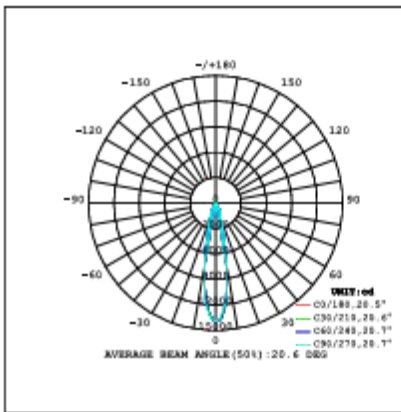

Ordering Information:

○ White ● Black

Power	CRI	Beam Angle	Luminous	CCT	Housing	Part Number
30W	>80	▲ 15°	2980 lm	3000K	○	RL061-30W-830-W-15
			3160 lm	4000K	○	RL061-30W-840-W-15
		▲ 20°	3010 lm	3000K	○	RL061-30W-830-W-20
			3250 lm	4000K	○	RL061-30W-840-W-20
		▲ 45°	2990 lm	3000K	○	RL061-30W-830-W-45
			3190 lm	4000K	○	RL061-30W-840-W-45
	>90	▲ 15°	2670 lm	3000K	○	RL061-30W-930-W-15
			2810 lm	4000K	○	RL061-30W-940-W-15
		▲ 20°	2700 lm	3000K	○	RL061-30W-930-W-20
			2830 lm	4000K	○	RL061-30W-940-W-20
		▲ 45°	2680 lm	3000K	○	RL061-30W-930-W-45
			2810 lm	4000K	○	RL061-30W-940-W-45

Ceiling recessed spotlight

Technical Data test pattern

CRI80 15°

3000K

4000K

CRI80 20°

3000K

4000K