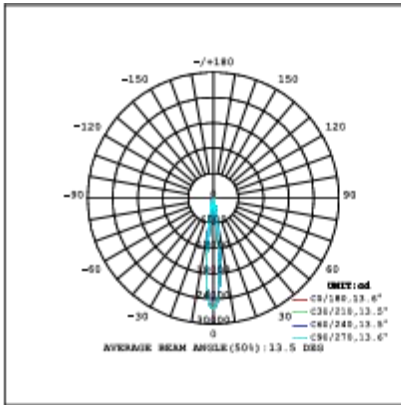

Ordering Information:

○ White ● Black

Power	CRI	Beam Angle	Luminous	CCT	Housing	Part Number
30W	>80	▲ 15°	2980 lm	3000K	○	RL061-30W-830-W-15
			3160 lm	4000K	○	RL061-30W-840-W-15
		▲ 20°	3010 lm	3000K	○	RL061-30W-830-W-20
			3250 lm	4000K	○	RL061-30W-840-W-20
		▲ 45°	2990 lm	3000K	○	RL061-30W-830-W-45
			3190 lm	4000K	○	RL061-30W-840-W-45
	>90	▲ 15°	2670 lm	3000K	○	RL061-30W-930-W-15
			2810 lm	4000K	○	RL061-30W-940-W-15
		▲ 20°	2700 lm	3000K	○	RL061-30W-930-W-20
			2830 lm	4000K	○	RL061-30W-940-W-20
		▲ 45°	2680 lm	3000K	○	RL061-30W-930-W-45
			2810 lm	4000K	○	RL061-30W-940-W-45

Ceiling recessed spotlight

Technical Data test pattern

CRI80 15°

3000K

4000K

CRI80 20°

3000K

4000K