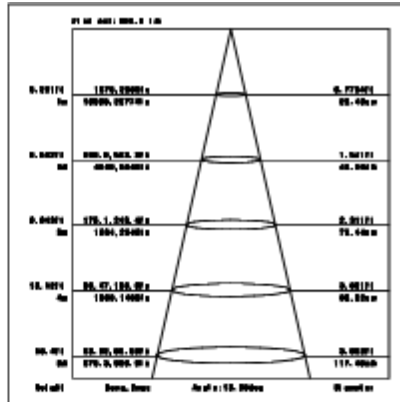

Ordering Information:

○ White ● Black

Power	CRI	Beam Angle	Luminous	CCT	Housing	Part Number
30W	>80	▲ 15°	2980 lm	3000K	○	RL061-30W-830-W-15
			3160 lm	4000K	○	RL061-30W-840-W-15
		▲ 20°	3010 lm	3000K	○	RL061-30W-830-W-20
			3250 lm	4000K	○	RL061-30W-840-W-20
		▲ 45°	2990 lm	3000K	○	RL061-30W-830-W-45
			3190 lm	4000K	○	RL061-30W-840-W-45
	>90	▲ 15°	2670 lm	3000K	○	RL061-30W-930-W-15
			2810 lm	4000K	○	RL061-30W-940-W-15
		▲ 20°	2700 lm	3000K	○	RL061-30W-930-W-20
			2830 lm	4000K	○	RL061-30W-940-W-20
		▲ 45°	2680 lm	3000K	○	RL061-30W-930-W-45
			2810 lm	4000K	○	RL061-30W-940-W-45

CRI80 45°

3000K

4000K

CRI90 15°

3000K

4000K

CRI90 20°

3000K