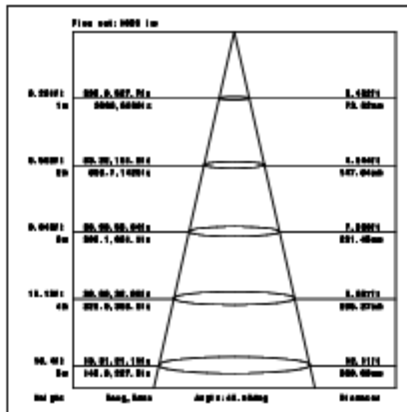

CRI80 45°

3000K

4000K