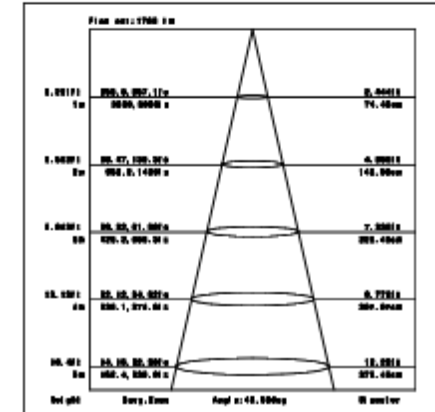

CRI80 45°

3000K

4000K