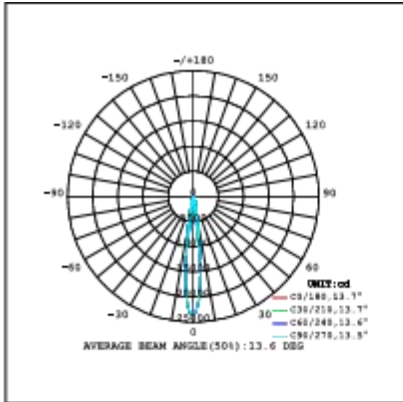

Ordering Information:

○ White ● Black

Power	CRI	Beam Angle	Luminous	CCT	Housing	Part Number
30W	>80	▲ 15°	2980 lm	3000K	○	RL061-30W-830-W-15
			3160 lm	4000K	○	RL061-30W-840-W-15
		▲ 20°	3010 lm	3000K	○	RL061-30W-830-W-20
			3250 lm	4000K	○	RL061-30W-840-W-20
		▲ 45°	2990 lm	3000K	○	RL061-30W-830-W-45
			3190 lm	4000K	○	RL061-30W-840-W-45
	>90	▲ 15°	2670 lm	3000K	○	RL061-30W-930-W-15
			2810 lm	4000K	○	RL061-30W-940-W-15
		▲ 20°	2700 lm	3000K	○	RL061-30W-930-W-20
			2830 lm	4000K	○	RL061-30W-940-W-20
		▲ 45°	2680 lm	3000K	○	RL061-30W-930-W-45
			2810 lm	4000K	○	RL061-30W-940-W-45

Ceiling recessed spotlight

Technical Data test pattern

CRI80 15°

3000K

4000K

CRI80 20°

3000K

4000K

CRI80 45°

3000K

4000K

CRI90 15°

3000K

4000K

CRI90 20°

3000K