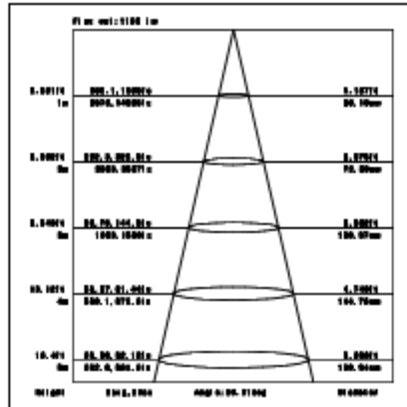

Pro Series

RL06-30W

Reflector

Technical Parameters:

Name	Parameters
Light source:	COB
Input Voltage:	AC220~240V 50/60Hz
LED Current:	700mA (35-37V)
Rated life:	>50,000 hours
Operating temperature:	-20°C~40°C
Storage temperature:	-30°C~60°C
Certificate:	CE ROHS
Weight:	1.15KG

Ordering Information:

○ White ● Black

Power	CRI	Beam Angle	Luminous	CCT	Housing	Part Number
30W	>80	▲ 15°	2980 lm	3000K	○	RL061-30W-830-W-15
			3160 lm	4000K	○	RL061-30W-840-W-15
		▲ 20°	3010 lm	3000K	○	RL061-30W-830-W-20
			3250 lm	4000K	○	RL061-30W-840-W-20
		▲ 45°	2990 lm	3000K	○	RL061-30W-830-W-45
			3190 lm	4000K	○	RL061-30W-840-W-45
	>90	▲ 15°	2670 lm	3000K	○	RL061-30W-930-W-15
			2810 lm	4000K	○	RL061-30W-940-W-15
		▲ 20°	2700 lm	3000K	○	RL061-30W-930-W-20
			2830 lm	4000K	○	RL061-30W-940-W-20
		▲ 45°	2680 lm	3000K	○	RL061-30W-930-W-45
			2810 lm	4000K	○	RL061-30W-940-W-45

Ceiling recessed spotlight

Technical Data test pattern

CRI80 15°

3000K

4000K

CRI80 20°

3000K

4000K