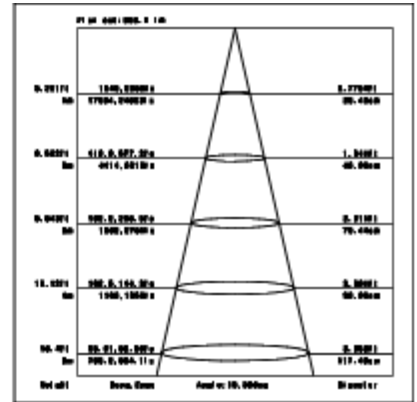

Ordering Information:

○ White ● Black

Power	CRI	Beam Angle	Luminous	CCT	Housing	Part Number
30W	>80	▲ 15°	2980 lm	3000K	○	RL061-30W-830-W-15
			3160 lm	4000K	○	RL061-30W-840-W-15
		▲ 20°	3010 lm	3000K	○	RL061-30W-830-W-20
			3250 lm	4000K	○	RL061-30W-840-W-20
		▲ 45°	2990 lm	3000K	○	RL061-30W-830-W-45
			3190 lm	4000K	○	RL061-30W-840-W-45
	>90	▲ 15°	2670 lm	3000K	○	RL061-30W-930-W-15
			2810 lm	4000K	○	RL061-30W-940-W-15
		▲ 20°	2700 lm	3000K	○	RL061-30W-930-W-20
			2830 lm	4000K	○	RL061-30W-940-W-20
		▲ 45°	2680 lm	3000K	○	RL061-30W-930-W-45
			2810 lm	4000K	○	RL061-30W-940-W-45

CRI80 45°

3000K

4000K

CRI90 15°

3000K

4000K

CRI90 20°

3000K