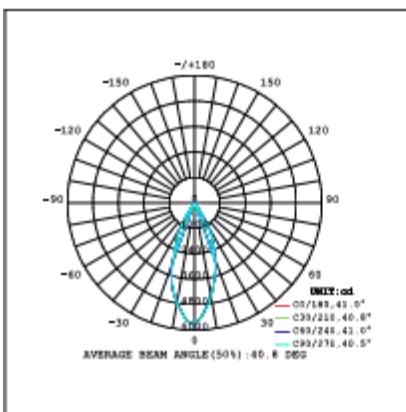

CRI80 45°

3000K

4000K