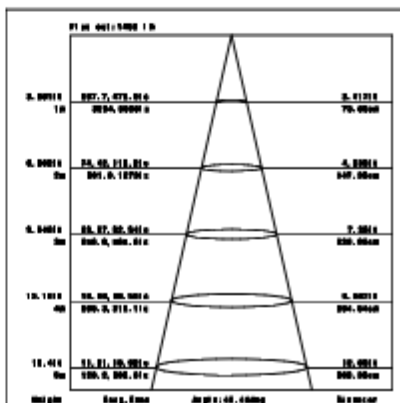

CRI90 15°

3000K

4000K

CRI90 20°

3000K

4000K

CRI90 45°

3000K

4000K

Packaging:

Box
L195*W130*H240mm
1pc/box
GW: 1.15kg/box

Outer carton
L540*W410*H260mm
8 pcs/CTN
GW: 10.5kg/carton