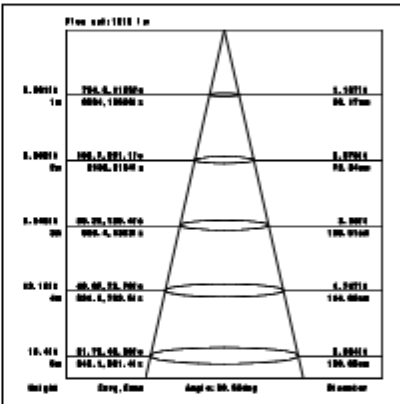

CRI90 45°

3000K

4000K