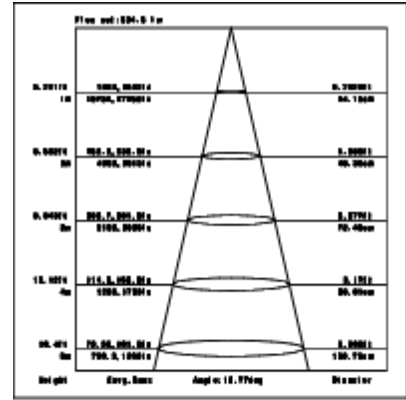

Ordering Information:

○ White ● Black

Power	CRI	Beam Angle	Luminous	CCT	Housing	Part Number
30W	>80	▲ 15°	2980 lm	3000K	○	RL061-30W-830-W-15
			3160 lm	4000K	○	RL061-30W-840-W-15
		▲ 20°	3010 lm	3000K	○	RL061-30W-830-W-20
			3250 lm	4000K	○	RL061-30W-840-W-20
		▲ 45°	2990 lm	3000K	○	RL061-30W-830-W-45
			3190 lm	4000K	○	RL061-30W-840-W-45
	>90	▲ 15°	2670 lm	3000K	○	RL061-30W-930-W-15
			2810 lm	4000K	○	RL061-30W-940-W-15
		▲ 20°	2700 lm	3000K	○	RL061-30W-930-W-20
			2830 lm	4000K	○	RL061-30W-940-W-20
		▲ 45°	2680 lm	3000K	○	RL061-30W-930-W-45
			2810 lm	4000K	○	RL061-30W-940-W-45

Ceiling recessed spotlight

Technical Data test pattern

CRI80 15°

3000K

4000K

CRI80 20°

3000K

4000K