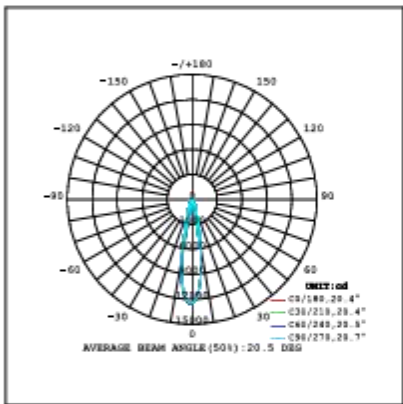

CRI90 45°

3000K

4000K