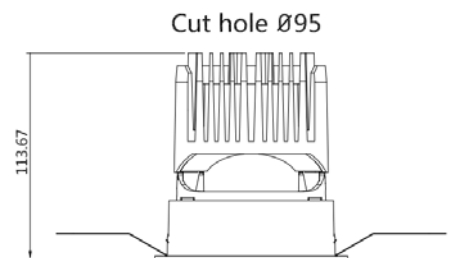

Code composition: REG2 095 W R1 W - R S 01 - D 20 G27

① ② ③ ④ ⑤ ⑥ ⑦ ⑧ ⑨ ⑩ ⑪

Product Code	Hole Cut Size	Structural	Structural style	Finishes	Optical	Angle	Anti-glare cover	Dimming	Watt	LED	Kelvin & CRI	
REG2	Φ95mm	Fixed	R1 Round Trim	White	Reflector	S Spot	01 Mirror silver	X Not-Driver	20W	H27	2700 95	
	Φ75mm	Adjustable	R2 Round Trimless	Black	Lens	M Medium	02 Flax Silver	T TRIAC		G27	2700 90	
	Φ55mm	Wall Washer	S1	Square Trim			F Flood	03 Matte white	V 1-10V		G30	3000 90
				Square Trimless				04 Blinding black	D DALI		G40	4000 90
							05 Bright black		E50	5000 80		
							06 Matte black					
							07 Charm Gold