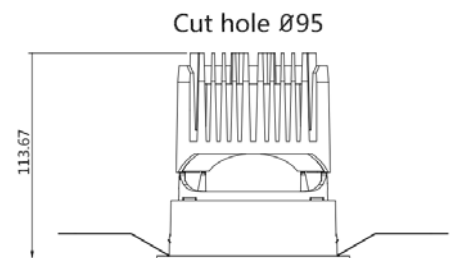

EDGE II

Recessed Downlight

Product information

Product number:	REG2095F - 20W
Input Voltage (v):	220-240V
Dimming:	On/Off, TRIAC, 1-10V, DALI
Light source:	COB LED
luminaire Lifetime:	50.000h (L80-B10, Ta25°C)
Rotation Angle (degree):	350
Tilting Angle (degree):	N/A
IP Rating:	20
Working Temperature (°C)	-5 ~ +30
Storage Temperature (°C)	-20 ~ +50
Material:	Aluminium
Fitting Colors:	9016 Sandy White / 9017 Sandy Black

Round Trim

Round Trimless

Packaging information

N.W. lamp (Kg)	0.6
G.W. Carton (Kg)	26
Master carton dimensions(mm)	678x670x277
Quantity per carton(PCS)	40

Beam	Watt	CRI	Luminous	CCT	Code
20	20W	90	1307.1	4000K	REG2095FS-20G40
			1212.8	3000K	REG2095FS-20G30
			1127.9	2700K	REG2095S-20G27
25	20W	90	1648.6	4000K	REG2095FM-20G40
			1282.6	3000K	REG2095FM-20G30
			1192.8	2700K	REG2095FM-20G27
38	20W	90	1334.3	4000K	REG2095FF-20G40
			1325.9	3000K	REG2095FF-20G30
			1233.1	2700K	REG2095FF-20G27

Code composition: REG2 095 F R1 W - R S 01 - D 20 G27

① ② ③ ④ ⑤ ⑥ ⑦ ⑧ ⑨ ⑩ ⑪

Product Code	Hole Cut Size	Structural	Structural style	Finishes	Optical	Angle	Anti-glare cover	Dimming	Watt	LED	Kelvin & CRI	
REG2	Φ95mm	Fixed	R1 Round Trim	White	Reflector	S Spot	01 Mirror silver	X Not-Driver	20W	H27	2700 95	
	Φ75mm	Adjustable	R2 Round Trimless	Black	Lens	M Medium	02 Flax Silver	T TRIAC		G27	2700 90	
	Φ55mm	Wall Washer	S1	S1 Square Trim			F Flood	03 Matte white	V 1-10V		G30	3000 90
				S2 Square Trimless			04 Blinding black	D DALI		G40	4000 90	
						05 Bright black		E50	5000 80			
						06 Matte black						
						07 Charm Gold						