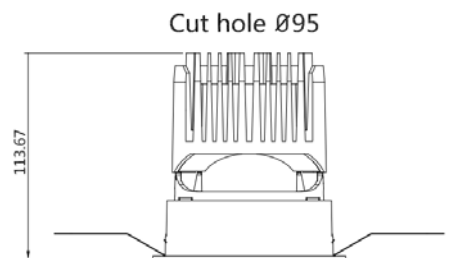

EDGE II

Recessed Downlight

Product information

Product number:	REG2095A - 20W
Input Voltage (v):	220-240V
Dimming:	On/Off, TRIAC, 1-10V, DALI
Light source:	COB LED
luminaire Lifetime:	50.000h (L80-B10, Ta25°C)
Rotation Angle (degree):	350
Tilting Angle (degree):	30
IP Rating:	20
Working Temperature (°C)	-5 ~ +30
Storage Temperature (°C)	-20 ~ +50
Material:	Aluminium
Fitting Colors:	9016 Sandy White / 9017 Sandy Black

Square Trim

Square Trimless

Packaging information

N.W. lamp (Kg)	0.6
G.W. Carton (Kg)	26
Master carton dimensions(mm)	678x670x277
Quantity per carton(PCS)	40

Beam	Watt	CRI	Luminous	CCT	Code
20	20W	90	1307.1	4000K	REG2095AS-20G40
			1212.8	3000K	REG2095AS-20G30
			1127.9	2700K	REG2095AS-20G27
25	20W	90	1648.6	4000K	REG2095AM-20G40
			1282.6	3000K	REG2095AM-20G30
			1192.8	2700K	REG2095AM-20G27
38	20W	90	1334.3	4000K	REG2095AF-20G40
			1325.9	3000K	REG2095AF-20G30
			1233.1	2700K	REG2095AF-20G27

Code composition: REG2 095 A R1 W - R S 01 - D 20 G27

① ② ③ ④ ⑤ ⑥ ⑦ ⑧ ⑨ ⑩ ⑪

Product Code	Hole Cut Size	Structural	Structural style	Finishes	Optical	Angle	Anti-glare cover	Dimming	Watt	LED	Kelvin & CRI	
REG2	Φ95mm	Fixed	R1 Round Trim	White	Reflector	S Spot	01 Mirror silver	X Not-Driver	20W	H27	2700 95	
	Φ75mm	Adjustable	R2 Round Trimless	Black	Lens	M Medium	02 Flax Silver	T TRIAC		G27	2700 90	
	Φ55mm	Wall Washer	S1	Square Trim			F Flood	03 Matte white	V 1-10V		G30	3000 90
				S2 Square Trimless				04 Blinding black	D DALI		G40	4000 90
							05 Bright black		E50	5000 80		
							06 Matte black					
							07 Charm Gold					