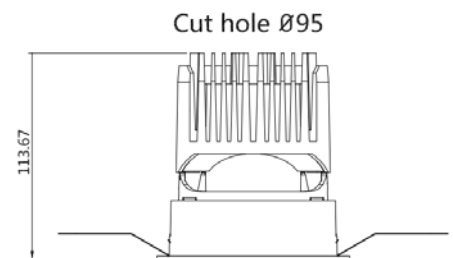

EDGE II

Recessed Downlight

Norms: EN 60598-1, EN 60598-2-1, EN60598-2-2

Product information

Product number:	REG2095F - 20W
Input Voltage (v):	220-240V
Dimming:	On/Off, TRIAC, 1-10V, DALI
Light source:	COB LED
luminaire Lifetime:	50.000h (L80-B10, Ta25°C)
Rotation Angle (degree):	350
Tilting Angle (degree):	30
IP Rating:	20
Working Temperature (°C)	-5 ~ +30
Storage Temperature (°C)	-20 ~ +50
Material:	Aluminium
Fitting Colors:	9016 Sandy White / 9017 Sandy Black

Round Trim

Round Trimless

Packaging information

N.W. lamp (Kg)	0.6
G.W. Carton (Kg)	26
Master carton dimensions(mm)	678x670x277
Quantity per carton(PCS)	40

Beam	Watt	CRI	Luminous	CCT	Code
20	20W	90	1307.1	4000K	REG2095AS-20G40
			1212.8	3000K	REG2095AS-20G30
			1127.9	2700K	REG2095AS-20G27
25	20W	90	1648.6	4000K	REG2095AM-20G40
			1282.6	3000K	REG2095AM-20G30
			1192.8	2700K	REG2095AM-20G27
38	20W	90	1334.3	4000K	REG2095AF-20G40
			1325.9	3000K	REG2095AF-20G30
			1233.1	2700K	REG2095AF-20G27

Code composition: REG2 095 A R1 W - R S 01 - D 20 G27

① ② ③ ④ ⑤ ⑥ ⑦ ⑧ ⑨ ⑩ ⑪

Product Code	Hole Cut Size	Structural	Structural style	Finishes	Optical	Angle	Anti-glare cover	Dimming	Watt	LED	Kelvin & CRI	
REG2	Φ95mm	Fixed	R1 Round Trim	White	Reflector	S Spot	01 Mirror silver	X Not-Driver	20W	H27	2700 95	
	Φ75mm	Adjustable	R2 Round Trimless	Black	Lens	M Medium	02 Flax Silver	T TRIAC		G27	2700 90	
	Φ55mm	Wall Washer	S1	Square Trim			F Flood	03 Matte white	V 1-10V		G30	3000 90
				S2 Square Trimless				04 Blinding black	D DALI		G40	4000 90
							05 Bright black		E50	5000 80		
							06 Matte black					
							07 Charm Gold					