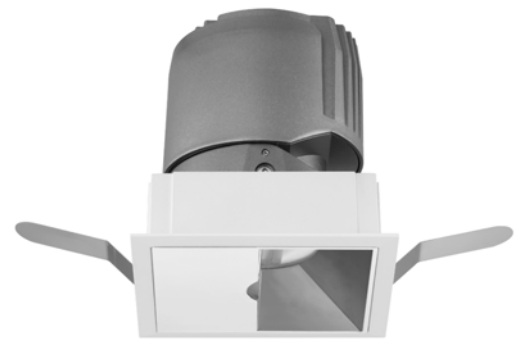

# EDGE II

## Recessed Downlight

Norms: EN 60598-1, EN 60598-2-1, EN60598-2-2

### Product information

Product number:	REG2075W - 11W
Input Voltage (v):	220-240V
Dimming:	On/Off, TRIAC, 1-10V, DALI
Light source:	COB LED
luminaire Lifetime:	50.000h (L80-B10, Ta25°C)
Rotation Angle (degree):	350
Tilting Angle (degree):	N/A
IP Rating:	20
Working Temperature (°C)	-5 ~ +30
Storage Temperature (°C)	-20 ~ +50
Material:	Aluminium
Fitting Colors:	9016 Sandy White / 9017 Sandy Black

Code composition: REG2 075 W S1 W - R S 01 - D 20 G27

① ② ③ ④ ⑤ ⑥ ⑦ ⑧ ⑨ ⑩ ⑪

Product Code	Hole Cut Size	Structural	Structural style	Finishes	Optical	Angle	Anti-glare cover	Dimming	Watt	LED	Kelvin & CRI	
REG2	Φ95mm	Fixed	R1 Round Trim	White	Reflector	S Spot	01 Mirror silver	X Not-Driver	20W	H27	2700 95	
	Φ75mm	Adjustable	R2 Round Trimless	Black	Lens	M Medium	02 Flax Silver	T TRIAC		G27	2700 90	
	Φ55mm	Wall Washer	S1	Square Trim			F Flood	03 Matte white	V 1-10V		G30	3000 90
				S2 Square Trimless				04 Blinding black	D DALI		G40	4000 90
							05 Bright black		E50	5000 80		
							06 Matte black					
							07 Charm Gold					