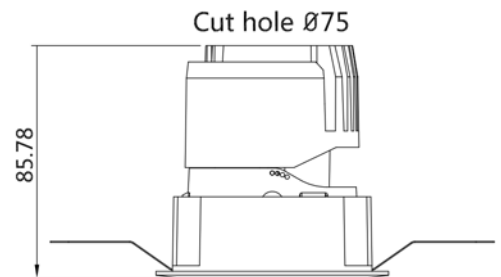

### Product information

Product number:	REG2075W - 11W
Input Voltage (v):	220-240V
Dimming:	On/Off, TRIAC, 1-10V, DALI
Light source:	COB LED
luminaire Lifetime:	50.000h (L80-B10, Ta25°C)
Rotation Angle (degree):	350
Tilting Angle (degree):	N/A
IP Rating:	20
Working Temperature (°C)	-5 ~ +30
Storage Temperature (°C)	-20 ~ +50
Material:	Aluminium
Fitting Colors:	9016 Sandy White / 9017 Sandy Black

Square Trim

Square Trimless

### Packaging information

N.W. lamp (Kg)	0.37
G.W. Carton (Kg)	18
Master carton dimensions(mm)	678x670x277
Quantity per carton(PCS)	40

Beam	Watt	CRI	Luminous	CCT	Code
W10-S	11W	90	407.5	4000K	REG2075WS-11G40
			391.0	3000K	REG2075WS-11G30
			367.5	2700K	REG2075WS-11G27
W10-M	11W	90	561.0	4000K	REG2075WM-11G40
			485.2	3000K	REG2075WM-11G30
			456.0	2700K	REG2075WM-11G27
W10-F	11W	90	467.5	4000K	REG2075WF-11G40
			451.2	3000K	REG2075WF-11G30
			424.1	2700K	REG2075WF-11G27

Code composition: REG2 075 W S1 W - R S 01 - D 20 G27

① ② ③ ④ ⑤ ⑥ ⑦ ⑧ ⑨ ⑩ ⑪

Product Code	Hole Cut Size	Structural	Structural style	Finishes	Optical	Angle	Anti-glare cover	Dimming	Watt	LED	Kelvin & CRI	
REG2	Φ95mm	Fixed	R1 Round Trim	White	Reflector	S Spot	01 Mirror silver	X Not-Driver	20W	H27	2700 95	
	Φ75mm	Adjustable	R2 Round Trimless	Black	Lens	M Medium	02 Flax Silver	T TRIAC		G27	2700 90	
	Φ55mm	Wall Washer	S1	Square Trim			F Flood	03 Matte white	V 1-10V		G30	3000 90
				S2 Square Trimless				04 Blinding black	D DALI		G40	4000 90
							05 Bright black		E50	5000 80		
							06 Matte black					
							07 Charm Gold					