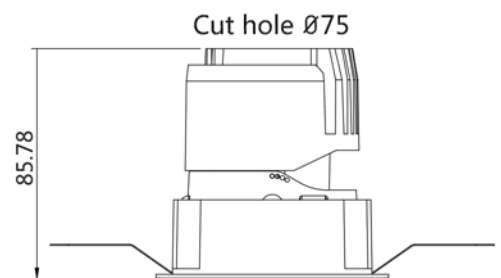

EDGE II

Recessed Downlight

Norms: EN 60598-1, EN 60598-2-1, EN60598-2-2

Product information

Product number:	REG2075F - 11W
Input Voltage (v):	220-240V
Dimming:	On/Off, TRIAC, 1-10V, DALI
Light source:	COB LED
luminaire Lifetime:	50.000h (L80-B10, Ta25°C)
Rotation Angle (degree):	350
Tilting Angle (degree):	N/A
IP Rating:	20
Working Temperature (°C)	-5 ~ +30
Storage Temperature (°C)	-20 ~ +50
Material:	Aluminium
Fitting Colors:	9016 Sandy White / 9017 Sandy Black

Square Trim

Square Trimless

Packaging information

N.W. lamp (Kg)	0.37
G.W. Carton (Kg)	18
Master carton dimensions(mm)	678x670x277
Quantity per carton(PCS)	40

Beam	Watt	CRI	Luminous	CCT	Code
20 	11W	90	819.2	4000K	REG2075FS-11G40
			726.7	3000K	REG2075FS-11G30
			675.8	2700K	REG2075FS-11G27
31 	11W	90	824.2	4000K	REG2075FM-11G40
			730.6	3000K	REG2075FM-11G30
			679.5	2700K	REG2075FM-11G27
40 	11W	90	871.8	4000K	REG2075FF-11G40
			772.7	3000K	REG2075FF-11G30
			718.6	2700K	REG2075FF-11G27

Code composition: REG2 075 F R1 W - R S 01 - D 20 G27

① ② ③ ④ ⑤ ⑥ ⑦ ⑧ ⑨ ⑩ ⑪

Product Code	Hole Cut Size	Structural	Structural style	Finishes	Optical	Angle	Anti-glare cover	Dimming	Watt	LED	Kelvin & CRI	
REG2	Φ95mm	Fixed	R1 Round Trim	White	Reflector	S Spot	01 Mirror silver	X Not-Driver	20W	H27	2700 95	
	Φ75mm	Adjustable	R2 Round Trimless	Black	Lens	M Medium	02 Flax Silver	T TRIAC		G27	2700 90	
	Φ55mm	Wall Washer	S1	Square Trim			F Flood	03 Matte white	V 1-10V		G30	3000 90
				S2 Square Trimless				04 Blinding black	D DALI		G40	4000 90
							05 Bright black		E50	5000 80		
							06 Matte black					
							07 Charm Gold					