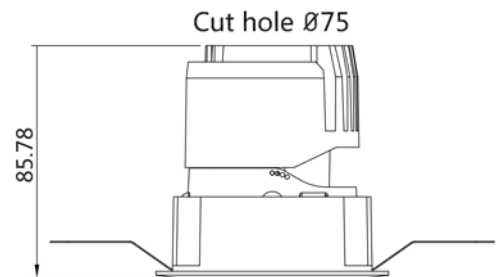

EDGE II

Recessed Downlight

Norms: EN 60598-1, EN 60598-2-1, EN60598-2-2

Product information

Product number:	REG2075A - 11W
Input Voltage (v):	220-240V
Dimming:	On/Off, TRIAC, 1-10V, DALI
Light source:	COB LED
luminaire Lifetime:	50.000h (L80-B10, Ta25°C)
Rotation Angle (degree):	350
Tilting Angle (degree):	30
IP Rating:	20
Working Temperature (°C)	-5 ~ +30
Storage Temperature (°C)	-20 ~ +50
Material:	Aluminium
Fitting Colors:	9016 Sandy White / 9017 Sandy Black

Round Trim

Round Trimless

Packaging information

N.W. lamp (Kg)	0.37
G.W. Carton (Kg)	18
Master carton dimensions(mm)	678x670x277
Quantity per carton(PCS)	40

Beam	Watt	CRI	Luminous	CCT	Code
20	11W	90	819.2	4000K	REG2075AS-11G40
			726.7	3000K	REG2075AS-11G30
			675.8	2700K	REG2075AS-11G27
31	11W	90	824.2	4000K	REG2075AM-11G40
			730.6	3000K	REG2075AM-11G30
			679.5	2700K	REG2075AM-11G27
40	11W	90	871.8	4000K	REG2075AF-11G40
			772.7	3000K	REG2075AF-11G30
			718.6	2700K	REG2075AF-11G27

Code composition: REG2 075 A R1 W - R S 01 - D 20 G27

① ② ③ ④ ⑤ ⑥ ⑦ ⑧ ⑨ ⑩ ⑪

Product Code	Hole Cut Size	Structural	Structural style	Finishes	Optical	Angle	Anti-glare cover	Dimming	Watt	LED	Kelvin & CRI	
REG2	Φ95mm	Fixed	R1 Round Trim	White	Reflector	S Spot	01 Mirror silver	X Not-Driver	20W	H27	2700 95	
	Φ75mm	Adjustable	R2 Round Trimless	Black	Lens	M Medium	02 Flax Silver	T TRIAC		G27	2700 90	
	Φ55mm	Wall Washer	S1	Square Trim			F Flood	03 Matte white	V 1-10V		G30	3000 90
				S2 Square Trimless				04 Blinding black	D DALI		G40	4000 90
							05 Bright black		E50	5000 80		
							06 Matte black					
							07 Charm Gold					