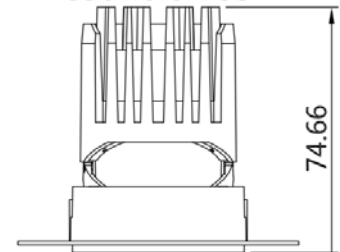

EDGE II

Recessed Downlight

Norms: EN 60598-1, EN 60598-2-1, EN60598-2-2

Product information

Product number:	REG2055F - 8W
Input Voltage (v):	220-240V
Dimming:	On/Off, TRIAC, 1-10V, DALI
Light source:	COB LED
luminaire Lifetime:	50.000h (L80-B10, Ta25°C)
Rotation Angle (degree):	350
Tilting Angle (degree):	N/A
IP Rating:	20
Working Temperature (°C)	-5 ~ +30
Storage Temperature (°C)	-20 ~ +50
Material:	Aluminium
Fitting Colors:	9016 Sandy White / 9017 Sandy Black

Square Trim

Square Trimless

Packaging information

N.W. lamp (Kg)	0.24
G.W. Carton (Kg)	18
Master carton dimensions(mm)	655x620x225
Quantity per carton(PCS)	60

Beam	Watt	CRI	Luminous	CCT	Code
20	8W	90	558.8	4000K	REG2055FS-08G40
			494.6	3000K	REG2055FS-08G30
			460.0	2700K	REG2055FS-08G27
30	8W	90	626.1	4000K	REG2055FM-08G40
			541.2	3000K	REG2055FM-08G30
			503.3	2700K	REG2055FM-08G27
40	8W	90	644.6	4000K	REG2055FF-08G40
			571.8	3000K	REG2055FF-08G30
			531.8	2700K	REG2055FF-08G27

Cut hole Ø55

Code composition: REG2 055 F R1 W - R S 01 - D 08 G27

① ② ③ ④ ⑤ ⑥ ⑦ ⑧ ⑨ ⑩ ⑪

Product Code	Hole Cut Size	Structural	Structural style	Finishes	Optical	Angle	Anti-glare cover	Dimming	Watt	LED	Kelvin & CRI					
REG2	Φ55mm	Fixed	R1	Round Trim	White	Reflector	S	Spot	01 Mirror silver	X	Not-Driver	8W	H27	2700	95	
			Adjustable	R2	Round Trimless	Black	Lens	M	Medium	02 Flax Silver	T	TRIAC	G27	2700	90	
	Wall Washer	S1	Square Trim	S2	Square Trimless				F	Flood	03 Matte white	V	1-10V	G30	3000	90
											04 Blinding black	D	DALI	G40	4000	90
											05 Bright black			E50	5000	80
										06 Matte black						
										07 Charm Gold						