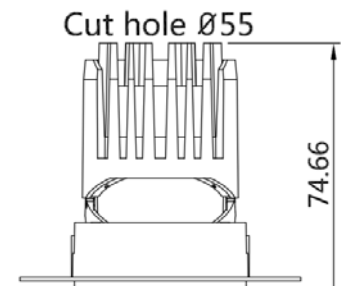

EDGE II

Recessed Downlight

Norms: EN 60598-1, EN 60598-2-1, EN60598-2-2

Product information

Product number:	REG2055A - 8W
Input Voltage (v):	220-240V
Dimming:	On/Off, TRIAC, 1-10V, DALI
Light source:	COB LED
luminaire Lifetime:	50.000h (L80-B10, Ta25°C)
Rotation Angle (degree):	350
Tilting Angle (degree):	30
IP Rating:	20
Working Temperature (°C)	-5 ~ +30
Storage Temperature (°C)	-20 ~ +50
Material:	Aluminium
Fitting Colors:	9016 Sandy White / 9017 Sandy Black

Round Trim

Round Trimless

Packaging information

N.W. lamp (Kg)	0.24
G.W. Carton (Kg)	18
Master carton dimensions(mm)	655x620x225
Quantity per carton(PCS)	60

Beam	Watt	CRI	Luminous	CCT	Code
20	8W	90	558.8	4000K	REG2055FS-08G40
			494.6	3000K	REG2055FS-08G30
			460.0	2700K	REG2055FS-08G27
30	8W	90	626.1	4000K	REG2055FM-08G40
			541.2	3000K	REG2055FM-08G30
			503.3	2700K	REG2055FM-08G27
40	8W	90	644.6	4000K	REG2055FF-08G40
			571.8	3000K	REG2055FF-08G30
			531.8	2700K	REG2055FF-08G27

Code composition: REG2 055 A R1 W - R S 01 - D 08 G27

① ② ③ ④ ⑤ ⑥ ⑦ ⑧ ⑨ ⑩ ⑪

Product Code	Hole Cut Size	Structural	Structural style	Finishes	Optical	Angle	Anti-glare cover	Dimming	Watt	LED	Kelvin & CRI
REG2	Φ55mm	Fixed	R1	Round Trim	White	Reflector	S Spot	01 Mirror silver	X Not-Driver	8W	H27 2700 95
			Adjustable	R2	Round Trimless	Black	Lens	M Medium	02 Flax Silver	T TRIAC	G27 2700 90
	Wall Washer	S1	Square Trim	S2	Square Trimless		F Flood	03 Matte white	V 1-10V	G30 3000 90	
								04 Blinding black	D DALI	G40 4000 90	
								05 Bright black	E50 5000 80		
								06 Matte black			
								07 Charm Gold			