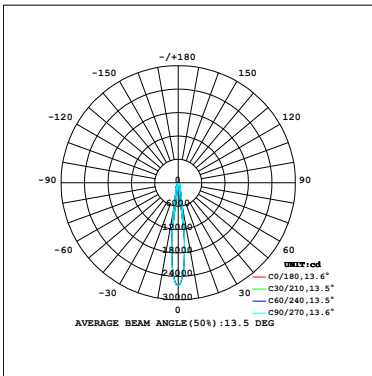

veraLite Series

DL18-30W

Reflector

Technical Parameters:

Name	Parameters
Light source:	COB
Input Voltage:	AC220~240V 50/60Hz
LED Current:	700mA (35-37V)
Rated life:	>50,000 hours
Operating temperature:	-20°C~40°C
Storage temperature:	-30°C~60°C
Certificate:	TUV/CE/RoHS
Dimmability:	Dimmable Optional
Weight:	1.1KG

Ordering Information:

○White

Power	CRI	Beam Angle	Luminous	CCT	Housing	Part Number
30W	>80	▲ 15°	2980 lm	3000K	○	DL181-30W-830-W-15
			3160 lm	4000K	○	DL181-30W-840-W-15
		▲ 20°	3010 lm	3000K	○	DL181-30W-830-W-20
			3250 lm	4000K	○	DL181-30W-840-W-20
		▲ 45°	2990 lm	3000K	○	DL181-30W-830-W-45
			3190 lm	4000K	○	DL181-30W-840-W-45
>90	▲ 15°	2670 lm	3000K	○	DL181-30W-930-W-15	
		2810 lm	4000K	○	DL181-30W-940-W-15	
		▲ 20°	2700 lm	3000K	○	DL181-30W-930-W-20
			2820 lm	4000K	○	DL181-30W-940-W-20
	▲ 45°	2680 lm	3000K	○	DL181-30W-930-W-45	
		2810 lm	4000K	○	DL181-30W-940-W-45	

Technical Data test pattern

CRI80 15°

3000K

4000K

CRI80 20°

3000K

4000K

CRI80 45°