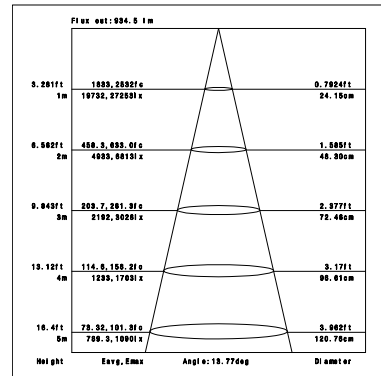

veraLite Series

DL18-30W

Reflector

Technical Parameters:

Name	Parameters
Light source:	COB
Input Voltage:	AC220~240V 50/60Hz
LED Current:	700mA (35-37V)
Rated life:	>50,000 hours
Operating temperature:	-20°C~40°C
Storage temperature:	-30°C~60°C
Certificate:	TUV/CE/RoHS
Dimmability:	Dimmable Optional
Weight:	1.1KG

Ordering Information:

○White

Power	CRI	Beam Angle	Luminous	CCT	Housing	Part Number
30W	>80	▲ 15°	2980 lm	3000K	○	DL181-30W-830-W-15
			3160 lm	4000K	○	DL181-30W-840-W-15
		▲ 20°	3010 lm	3000K	○	DL181-30W-830-W-20
			3250 lm	4000K	○	DL181-30W-840-W-20
		▲ 45°	2990 lm	3000K	○	DL181-30W-830-W-45
			3190 lm	4000K	○	DL181-30W-840-W-45
>90	▲ 15°	2670 lm	3000K	○	DL181-30W-930-W-15	
		2810 lm	4000K	○	DL181-30W-940-W-15	
		▲ 20°	2700 lm	3000K	○	DL181-30W-930-W-20
			2820 lm	4000K	○	DL181-30W-940-W-20
	▲ 45°	2680 lm	3000K	○	DL181-30W-930-W-45	
		2810 lm	4000K	○	DL181-30W-940-W-45	

Technical Data test pattern

CRI80 15°

3000K

4000K

CRI80 20°

3000K

4000K

CRI80 45°

CRI90 45°

3000K

4000K

Packaging:

Box
 L230*W230*H220mm
 1pc/box
 GW: 1.55kg/box

Outer carton
 L480xW480xH470mm
 8pcs/CTN
 GW: 13kg/carton

Installation instruction

1, Cut Hole