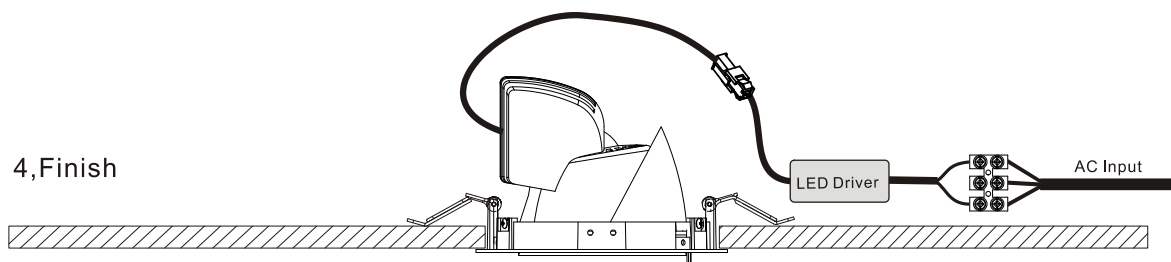

CRI90 45°

3000K

4000K

Packaging:

Box
 L230*W230*H220mm
 1pc/box
 GW: 1.55kg/box

Outer carton
 L480xW480xH470mm
 8pcs/CTN
 GW: 13kg/carton

Installation instruction

1, Cut Hole

2, Connect Wire

3, Fit the luminaire in the hole

4, Finish

Product naming system

04 **DL (X) XX X (H) – XW – X XX – X- XX**