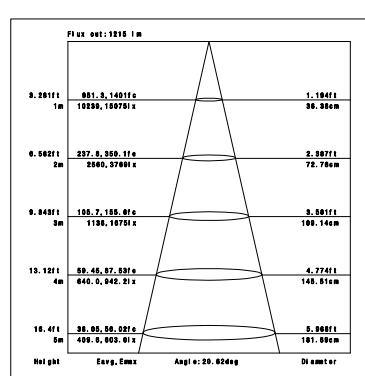

veraLite Series

DL18-30W

Reflector

Technical Parameters:

Name	Parameters
Light source:	COB
Input Voltage:	AC220~240V 50/60Hz
LED Current:	700mA (35-37V)
Rated life:	>50,000 hours
Operating temperature:	-20°C~40°C
Storage temperature:	-30°C~60°C
Certificate:	TUV/CE/RoHS
Dimmability:	Dimmable Optional
Weight:	1.1KG

Ordering Information:

○White

Power	CRI	Beam Angle	Luminous	CCT	Housing	Part Number
30W	>80	▲ 15°	2980 lm	3000K	○	DL181-30W-830-W-15
			3160 lm	4000K	○	DL181-30W-840-W-15
		▲ 20°	3010 lm	3000K	○	DL181-30W-830-W-20
			3250 lm	4000K	○	DL181-30W-840-W-20
		▲ 45°	2990 lm	3000K	○	DL181-30W-830-W-45
			3190 lm	4000K	○	DL181-30W-840-W-45
>90	▲ 15°	2670 lm	3000K	○	DL181-30W-930-W-15	
		2810 lm	4000K	○	DL181-30W-940-W-15	
		▲ 20°	2700 lm	3000K	○	DL181-30W-930-W-20
			2820 lm	4000K	○	DL181-30W-940-W-20
	▲ 45°	2680 lm	3000K	○	DL181-30W-930-W-45	
		2810 lm	4000K	○	DL181-30W-940-W-45	

Technical Data test pattern

CRI80 15°

3000K

4000K

CRI80 20°

3000K

4000K

CRI80 45°