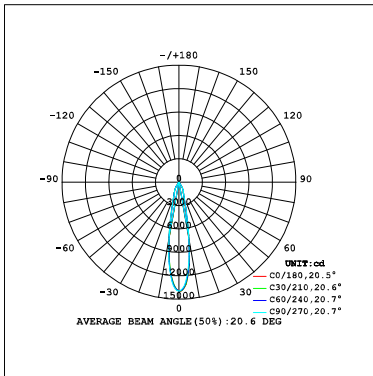

veraLite Series

DL18-30W

Reflector

Technical Parameters:

Name	Parameters
Light source:	COB
Input Voltage:	AC220~240V 50/60Hz
LED Current:	700mA (35-37V)
Rated life:	>50,000 hours
Operating temperature:	-20°C~40°C
Storage temperature:	-30°C~60°C
Certificate:	TUV/CE/RoHS
Dimmability:	Dimmable Optional
Weight:	1.1KG

Ordering Information:

○White

Power	CRI	Beam Angle	Luminous	CCT	Housing	Part Number
30W	>80	▲ 15°	2980 lm	3000K	○	DL181-30W-830-W-15
			3160 lm	4000K	○	DL181-30W-840-W-15
		▲ 20°	3010 lm	3000K	○	DL181-30W-830-W-20
			3250 lm	4000K	○	DL181-30W-840-W-20
		▲ 45°	2990 lm	3000K	○	DL181-30W-830-W-45
			3190 lm	4000K	○	DL181-30W-840-W-45
>90	▲ 15°	2670 lm	3000K	○	DL181-30W-930-W-15	
		2810 lm	4000K	○	DL181-30W-940-W-15	
		▲ 20°	2700 lm	3000K	○	DL181-30W-930-W-20
			2820 lm	4000K	○	DL181-30W-940-W-20
	▲ 45°	2680 lm	3000K	○	DL181-30W-930-W-45	
		2810 lm	4000K	○	DL181-30W-940-W-45	

Technical Data test pattern

CRI80 15°

3000K

4000K

CRI80 20°

3000K

4000K

CRI80 45°