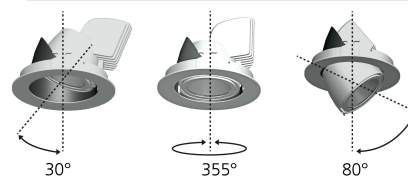

veraLite Series

DL18-30W

Reflector

Technical Parameters:

Name	Parameters
Light source:	COB
Input Voltage:	AC220~240V 50/60Hz
LED Current:	700mA (35-37V)
Rated life:	>50,000 hours
Operating temperature:	-20°C~40°C
Storage temperature:	-30°C~60°C
Certificate:	TUV/CE/RoHS
Dimmability:	Dimmable Optional
Weight:	1.1KG

Ordering Information:

○White

Power	CRI	Beam Angle	Luminous	CCT	Housing	Part Number
30W	>80	▲ 15°	2980 lm	3000K	○	DL181-30W-830-W-15
			3160 lm	4000K	○	DL181-30W-840-W-15
		▲ 20°	3010 lm	3000K	○	DL181-30W-830-W-20
			3250 lm	4000K	○	DL181-30W-840-W-20
		▲ 45°	2990 lm	3000K	○	DL181-30W-830-W-45
			3190 lm	4000K	○	DL181-30W-840-W-45
>90	▲ 15°	2670 lm	3000K	○	DL181-30W-930-W-15	
		2810 lm	4000K	○	DL181-30W-940-W-15	
		▲ 20°	2700 lm	3000K	○	DL181-30W-930-W-20
			2820 lm	4000K	○	DL181-30W-940-W-20
	▲ 45°	2680 lm	3000K	○	DL181-30W-930-W-45	
		2810 lm	4000K	○	DL181-30W-940-W-45	