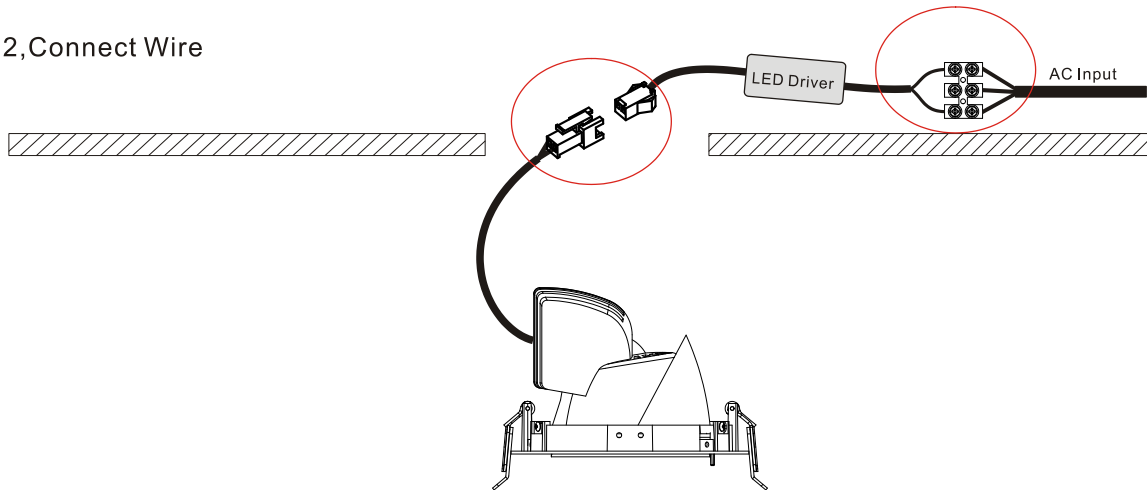

veraLite Series

DL18-30W

Reflector

Technical Parameters:

Name	Parameters
Light source:	COB
Input Voltage:	AC220~240V 50/60Hz
LED Current:	700mA (35-37V)
Rated life:	>50,000 hours
Operating temperature:	-20°C~40°C
Storage temperature:	-30°C~60°C
Certificate:	TUV/CE/RoHS
Dimmability:	Dimmable Optional
Weight:	1.1KG

2, Connect Wire

3, Fit the luminaire in the hole

4, Finish

Product naming system

04 **DL (X) XX X (H) – XW – X XX – X- XX**