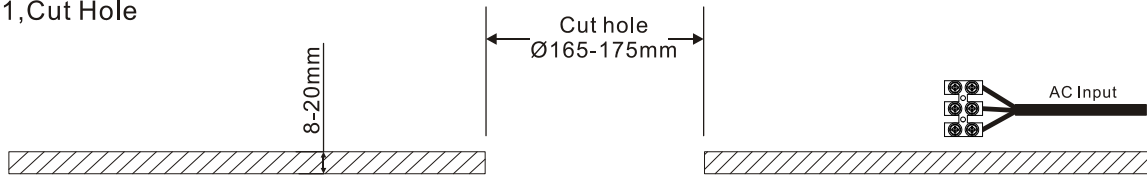

CRI90 45°

3000K

4000K

Packaging:

Box
 L230*W230*H220mm
 1pc/box
 GW: 1.55kg/box

Outer carton
 L480xW480xH470mm
 8pcs/CTN
 GW: 13kg/carton

Installation instruction

1, Cut Hole

2, Connect Wire

3, Fit the luminaire in the hole

4, Finish

Product naming system

04 **DL (X) XX X (H) – XW – X XX – X- XX**