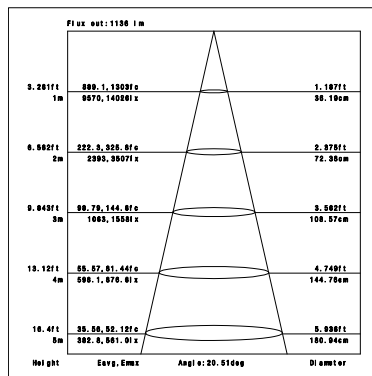

veraLite Series

DL18-30W

Reflector

Technical Parameters:

Name	Parameters
Light source:	COB
Input Voltage:	AC220~240V 50/60Hz
LED Current:	700mA (35-37V)
Rated life:	>50,000 hours
Operating temperature:	-20°C~40°C
Storage temperature:	-30°C~60°C
Certificate:	TUV/CE/RoHS
Dimmability:	Dimmable Optional
Weight:	1.1KG

Ordering Information:

○White

Power	CRI	Beam Angle	Luminous	CCT	Housing	Part Number
30W	>80	▲ 15°	2980 lm	3000K	○	DL181-30W-830-W-15
			3160 lm	4000K	○	DL181-30W-840-W-15
		▲ 20°	3010 lm	3000K	○	DL181-30W-830-W-20
			3250 lm	4000K	○	DL181-30W-840-W-20
		▲ 45°	2990 lm	3000K	○	DL181-30W-830-W-45
			3190 lm	4000K	○	DL181-30W-840-W-45
>90	▲ 15°	2670 lm	3000K	○	DL181-30W-930-W-15	
		2810 lm	4000K	○	DL181-30W-940-W-15	
		▲ 20°	2700 lm	3000K	○	DL181-30W-930-W-20
			2820 lm	4000K	○	DL181-30W-940-W-20
	▲ 45°	2680 lm	3000K	○	DL181-30W-930-W-45	
		2810 lm	4000K	○	DL181-30W-940-W-45	

Technical Data test pattern

CRI80 15°

3000K

4000K

CRI80 20°

3000K

4000K

CRI80 45°

CRI90 45°

3000K

4000K

Packaging:

Box
 L230*W230*H220mm
 1pc/box
 GW: 1.55kg/box

Outer carton
 L480xW480xH470mm
 8pcs/CTN
 GW: 13kg/carton

Installation instruction

1, Cut Hole