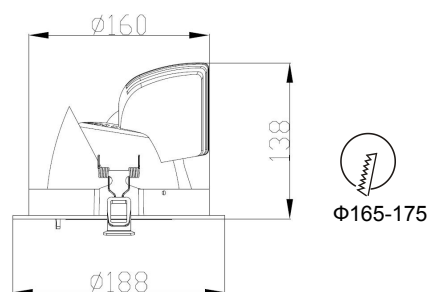

veraLite Series

DL18-30W

Reflector

Technical Parameters:

Name	Parameters
Light source:	COB
Input Voltage:	AC220~240V 50/60Hz
LED Current:	700mA (35-37V)
Rated life:	>50,000 hours
Operating temperature:	-20°C~40°C
Storage temperature:	-30°C~60°C
Certificate:	TUV/CE/RoHS
Dimmability:	Dimmable Optional
Weight:	1.1KG

Ordering Information:

○White

Power	CRI	Beam Angle	Luminous	CCT	Housing	Part Number
30W	>80	▲ 15°	2980 lm	3000K	○	DL181-30W-830-W-15
			3160 lm	4000K	○	DL181-30W-840-W-15
		▲ 20°	3010 lm	3000K	○	DL181-30W-830-W-20
			3250 lm	4000K	○	DL181-30W-840-W-20
		▲ 45°	2990 lm	3000K	○	DL181-30W-830-W-45
			3190 lm	4000K	○	DL181-30W-840-W-45
>90	▲ 15°	2670 lm	3000K	○	DL181-30W-930-W-15	
		2810 lm	4000K	○	DL181-30W-940-W-15	
		▲ 20°	2700 lm	3000K	○	DL181-30W-930-W-20
			2820 lm	4000K	○	DL181-30W-940-W-20
	▲ 45°	2680 lm	3000K	○	DL181-30W-930-W-45	
		2810 lm	4000K	○	DL181-30W-940-W-45	

CRI90 45°

3000K

4000K

Packaging:

Box
 L230*W230*H220mm
 1pc/box
 GW: 1.55kg/box

Outer carton
 L480xW480xH470mm
 8pcs/CTN
 GW: 13kg/carton

Installation instruction

1, Cut Hole