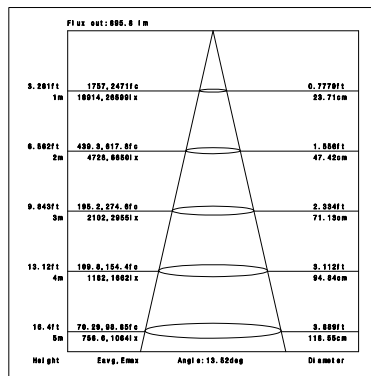

veraLite Series

DL18-30W

Reflector

Technical Parameters:

Name	Parameters
Light source:	COB
Input Voltage:	AC220~240V 50/60Hz
LED Current:	700mA (35-37V)
Rated life:	>50,000 hours
Operating temperature:	-20°C~40°C
Storage temperature:	-30°C~60°C
Certificate:	TUV/CE/RoHS
Dimmability:	Dimmable Optional
Weight:	1.1KG

Ordering Information:

○White

Power	CRI	Beam Angle	Luminous	CCT	Housing	Part Number
30W	>80	▲ 15°	2980 lm	3000K	○	DL181-30W-830-W-15
			3160 lm	4000K	○	DL181-30W-840-W-15
		▲ 20°	3010 lm	3000K	○	DL181-30W-830-W-20
			3250 lm	4000K	○	DL181-30W-840-W-20
		▲ 45°	2990 lm	3000K	○	DL181-30W-830-W-45
			3190 lm	4000K	○	DL181-30W-840-W-45
>90	▲ 15°	2670 lm	3000K	○	DL181-30W-930-W-15	
		2810 lm	4000K	○	DL181-30W-940-W-15	
		▲ 20°	2700 lm	3000K	○	DL181-30W-930-W-20
			2820 lm	4000K	○	DL181-30W-940-W-20
	▲ 45°	2680 lm	3000K	○	DL181-30W-930-W-45	
		2810 lm	4000K	○	DL181-30W-940-W-45	

Technical Data test pattern

CRI80 15°

3000K

4000K

CRI80 20°

3000K

4000K

CRI80 45°