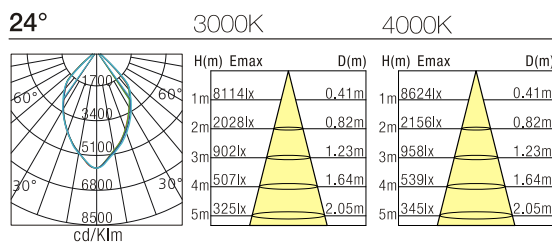

Edge Series

BL54-28W

Technical Parameters:

Name	Parameters
Light source:	COB
Input Voltage:	AC220~240V 50/60Hz
Current:	700mA
Rated life:	>50,000 hours
Operating temperature:	-20°C~40°C
Storage temperature:	-30°C~60°C
Certificate:	CE/RoHS
Weight:	
Package(mm):	

Ordering Information:

Power	CRI	Beam Angle	Luminous	CCT	Housing	Part Number
28W	>90	▲ 17°	1570 lm	3000K	○	BL541-28W-930-W-17
			1757 lm	4000K	○	BL541-28W-940-W-17
		▲ 24°	1620 lm	3000K	○	BL541-28W-930-W-24
			1723 lm	4000K	○	BL541-28W-940-W-24
		▲ 40°	1758 lm	3000K	○	BL541-28W-930-W-40
			1870 lm	4000K	○	BL541-28W-940-W-40

○ White+ Gray

Technical Data test pattern

CRI>90

28W

	LED	Luminaire
Power	18.4W	28W
Current	540mA	700mA
Flux		1758lm 1870lm
CCT	3000K 4000K	3000K 4000K
Color tolerance		
Service life	>50000Hrs	>50000Hrs
Beam Angle	120°	17°/24°/40°
Typical Efficiency		>85%
Efficacy(lm/W)		63 67