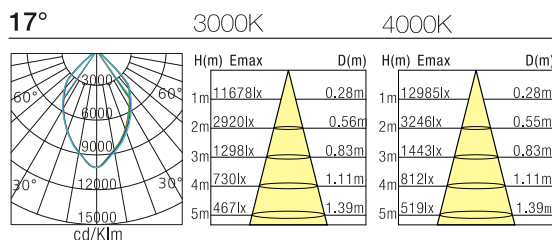

Edge Series

BL54-28W

Technical Parameters:

Name	Parameters
Light source:	COB
Input Voltage:	AC220~240V 50/60Hz
Current:	700mA
Rated life:	>50,000 hours
Operating temperature:	-20°C~40°C
Storage temperature:	-30°C~60°C
Certificate:	CE/RoHS
Weight:	
Package(mm):	

Ordering Information:

Power	CRI	Beam Angle	Luminous	CCT	Housing	Part Number
28W	>90	▲ 17°	1570 lm	3000K	○	BL541-28W-930-W-17
			1757 lm	4000K	○	BL541-28W-940-W-17
		▲ 24°	1620 lm	3000K	○	BL541-28W-930-W-24
			1723 lm	4000K	○	BL541-28W-940-W-24
		▲ 40°	1758 lm	3000K	○	BL541-28W-930-W-40
			1870 lm	4000K	○	BL541-28W-940-W-40

○ White+ Gray

Technical Data test pattern

CRI>90

28W

	LED	Luminaire
Power	18.4W	28W
Current	540mA	700mA
Flux		1758lm 1870lm
CCT	3000K 4000K	3000K 4000K
Color tolerance		
Service life	>50000Hrs	>50000Hrs
Beam Angle	120°	17°/24°/40°
Typical Efficiency		>85%
Efficacy(lm/W)		63 67