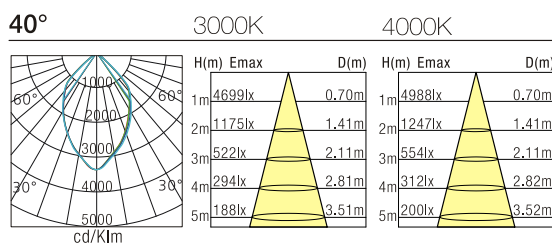

Edge Series

BL54-28W

Technical Parameters:

Name	Parameters
Light source:	COB
Input Voltage:	AC220~240V 50/60Hz
Current:	700mA
Rated life:	>50,000 hours
Operating temperature:	-20°C~40°C
Storage temperature:	-30°C~60°C
Certificate:	CE/RoHS
Weight:	
Package(mm):	

Ordering Information:

Power	CRI	Beam Angle	Luminous	CCT	Housing	Part Number
28W	>90	▲ 17°	1570 lm	3000K	○	BL541-28W-930-W-17
			1757 lm	4000K	○	BL541-28W-940-W-17
		▲ 24°	1620 lm	3000K	○	BL541-28W-930-W-24
			1723 lm	4000K	○	BL541-28W-940-W-24
		▲ 40°	1758 lm	3000K	○	BL541-28W-930-W-40
			1870 lm	4000K	○	BL541-28W-940-W-40

○ White+ Gray

Technical Data test pattern

CRI>90

28W

	LED	Luminaire
Power	18.4W	28W
Current	540mA	700mA
Flux		1758lm 1870lm
CCT	3000K 4000K	3000K 4000K
Color tolerance		
Service life	>50000Hrs	>50000Hrs
Beam Angle	120°	17°/24°/40°
Typical Efficiency		>85%
Efficacy(lm/W)		63 67