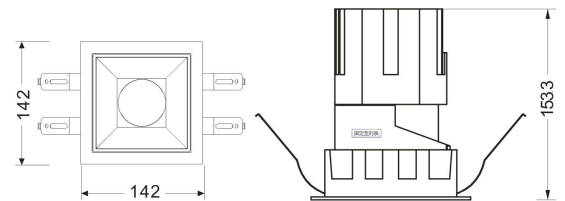

Edge Series

BL54-28W

Technical Parameters:

Name	Parameters
Light source:	COB
Input Voltage:	AC220~240V 50/60Hz
Current:	700mA
Rated life:	>50,000 hours
Operating temperature:	-20°C~40°C
Storage temperature:	-30°C~60°C
Certificate:	CE/RoHS
Weight:	
Package(mm):	

Ordering Information:

Power	CRI	Beam Angle	Luminous	CCT	Housing	Part Number
28W	>90	▲ 17°	1570 lm	3000K	○	BL541-28W-930-W-17
			1757 lm	4000K	○	BL541-28W-940-W-17
		▲ 24°	1620 lm	3000K	○	BL541-28W-930-W-24
			1723 lm	4000K	○	BL541-28W-940-W-24
		▲ 40°	1758 lm	3000K	○	BL541-28W-930-W-40
			1870 lm	4000K	○	BL541-28W-940-W-40

○ White+ Gray

Technical Data test pattern

CRI>90

28W

	LED	Luminaire
Power	18.4W	28W
Current	540mA	700mA
Flux		1758lm 1870lm
CCT	3000K 4000K	3000K 4000K
Color tolerance		
Service life	>50000Hrs	>50000Hrs
Beam Angle	120°	17°/24°/40°
Typical Efficiency		>85%
Efficacy(lm/W)		63 67