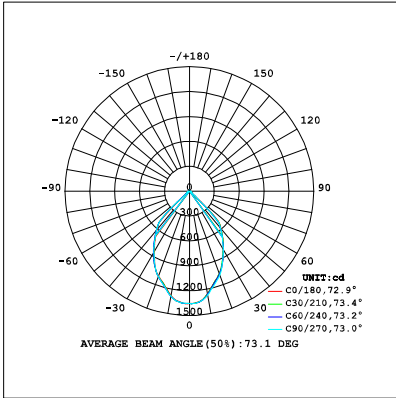

Technical Data test pattern

CRI80 60°