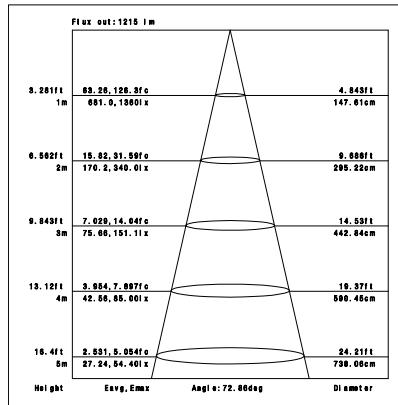

Combolite Series

BL17-15W

Reflector

125-130

Technical Parameters:

Name	Parameters
Light source:	COB
Input Voltage:	AC220~240V 50/60Hz
LED Current:	350mA (35-37V)
Rated life:	>50,000 hours
Operating temperature:	-20℃~40℃
Storage temperature:	-30℃~60℃
Certificate:	
Dimmability:	Dimmable Optional
Weight:	0.45KG

Ordering Information:

⊕White+ Gray

Power	CRI	Beam Angle	Luminous	CCT	Housing	Part Number
15W	>80	▲ 60°	1760 lm	3000K	⊕	BL171-15W-830-W-60
			1780 lm	4000K	⊕	BL171-15W-840-W-60
	>90	▲ 60°	1430 lm	3000K	⊕	BL171-15W-930-W-60
			1620 lm	4000K	⊕	BL171-15W-940-W-60

Technical Data test pattern

CRI80 60°

3000K

4000K

CRI90 60°

3000K

4000K

Installation instruction