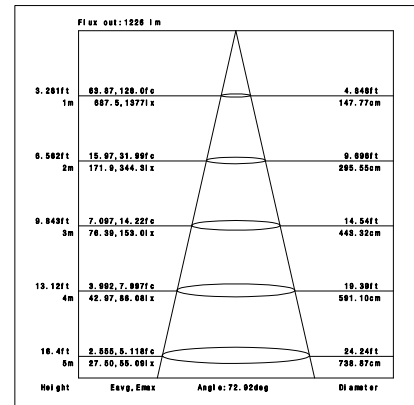

Ordering Information:

⊕White+ Gray

Power	CRI	Beam Angle	Luminous	CCT	Housing	Part Number
15W	>80	▲ 60°	1760 lm	3000K	⊕	BL171-15W-830-W-60
			1780 lm	4000K	⊕	BL171-15W-840-W-60
	>90	▲ 60°	1430 lm	3000K	⊕	BL171-15W-930-W-60
			1620 lm	4000K	⊕	BL171-15W-940-W-60

Technical Data test pattern

CRI80 60°

3000K

4000K

CRI90 60°

3000K

4000K

Installation instruction

1, Cut Hole

2, Connect Wire

3, Fit the luminaire in the hole

4, Finish

Packaging:

Box

L170*W170*H80mm

1pc/box

GW: 0.7kg/box

Outer carton

L680*W360*H370mm

32pcs/CTN

GW: 25kg/carton

Product naming system

BL (-X) XX X (H) - XW - X XX - X- XX