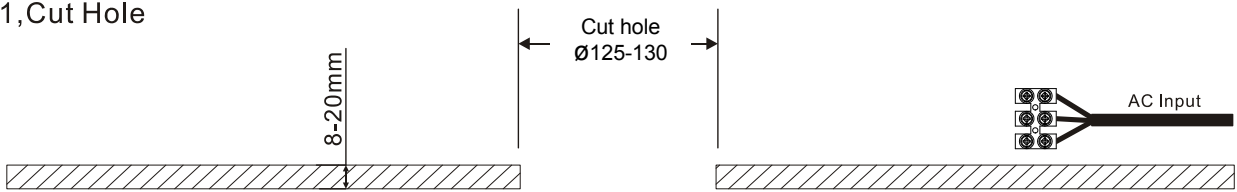

Combolite Series

BL17-15W

Reflector

125-130

Technical Parameters:

Name	Parameters
Light source:	COB
Input Voltage:	AC220~240V 50/60Hz
LED Current:	350mA (35-37V)
Rated life:	>50,000 hours
Operating temperature:	-20℃~40℃
Storage temperature:	-30℃~60℃
Certificate:	
Dimmability:	Dimmable Optional
Weight:	0.45KG

Technical Data test pattern

CRI80 60°

3000K

4000K

CRI90 60°

3000K

4000K

Installation instruction

1, Cut Hole

2, Connect Wire

3, Fit the luminaire in the hole

4, Finish

Packaging:

Box

L170*W170*H80mm

1pc/box