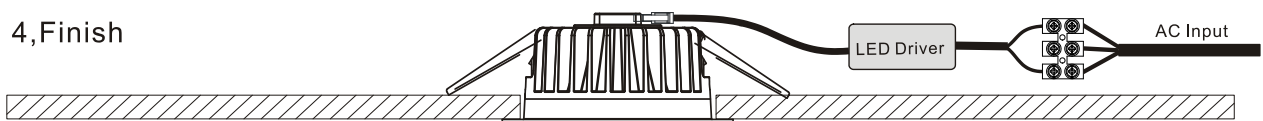

1, Cut Hole

2, Connect Wire

3, Fit the luminaire in the hole

4, Finish

Packaging:

Box

L170*W170*H80mm

1pc/box