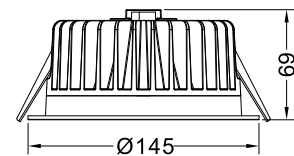

Combolite Series

BL17-15W

Reflector

125-130

Technical Parameters:

Name	Parameters
Light source:	COB
Input Voltage:	AC220~240V 50/60Hz
LED Current:	350mA (35-37V)
Rated life:	>50,000 hours
Operating temperature:	-20℃~40℃
Storage temperature:	-30℃~60℃
Certificate:	
Dimmability:	Dimmable Optional
Weight:	0.45KG

Ordering Information:

⊕White+ Gray

Power	CRI	Beam Angle	Luminous	CCT	Housing	Part Number
15W	>80	▲ 60°	1760 lm	3000K	⊕	BL171-15W-830-W-60
			1780 lm	4000K	⊕	BL171-15W-840-W-60
	>90	▲ 60°	1430 lm	3000K	⊕	BL171-15W-930-W-60
			1620 lm	4000K	⊕	BL171-15W-940-W-60

1, Cut Hole

2, Connect Wire

3, Fit the luminaire in the hole

4, Finish

Packaging:

Box

L170*W170*H80mm

1pc/box

GW: 0.7kg/box

Outer carton

L680*W360*H370mm

32pcs/CTN

GW: 25kg/carton

Product naming system

BL (-X) XX X (H) - XW - X XX - X- XX