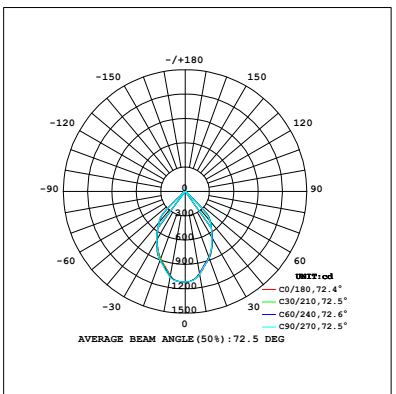

Ordering Information:

⊕White+ Gray

Power	CRI	Beam Angle	Luminous	CCT	Housing	Part Number
15W	>80	▲ 60°	1760 lm	3000K	⊕	BL171-15W-830-W-60
			1780 lm	4000K	⊕	BL171-15W-840-W-60
	>90	▲ 60°	1430 lm	3000K	⊕	BL171-15W-930-W-60
			1620 lm	4000K	⊕	BL171-15W-940-W-60

Technical Data test pattern

CRI80 60°

3000K

4000K

CRI90 60°

3000K

4000K

Installation instruction