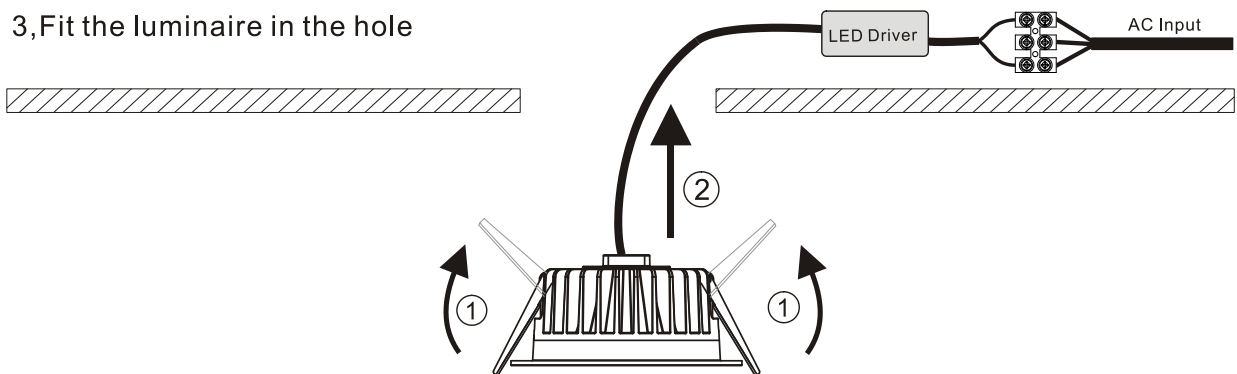

Ordering Information:

⊕White+ Gray

Power	CRI	Beam Angle	Luminous	CCT	Housing	Part Number
15W	>80	▲ 60°	1760 lm	3000K	⊕	BL171-15W-830-W-60
			1780 lm	4000K	⊕	BL171-15W-840-W-60
	>90	▲ 60°	1430 lm	3000K	⊕	BL171-15W-930-W-60
			1620 lm	4000K	⊕	BL171-15W-940-W-60

Technical Data test pattern

CRI80 60°

3000K

4000K

CRI90 60°

3000K

4000K

Installation instruction

1, Cut Hole

2, Connect Wire

3, Fit the luminaire in the hole

4, Finish

Packaging:

Box

L170*W170*H80mm

1pc/box