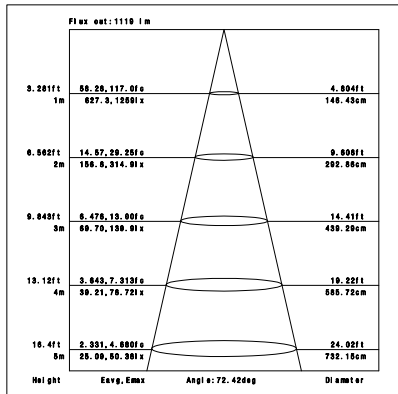

Ordering Information:

⊕White+ Gray

Power	CRI	Beam Angle	Luminous	CCT	Housing	Part Number
15W	>80	▲ 60°	1760 lm	3000K	⊕	BL171-15W-830-W-60
			1780 lm	4000K	⊕	BL171-15W-840-W-60
	>90	▲ 60°	1430 lm	3000K	⊕	BL171-15W-930-W-60
			1620 lm	4000K	⊕	BL171-15W-940-W-60

Technical Data test pattern

CRI80 60°

3000K

4000K

CRI90 60°

3000K

4000K

Installation instruction

1, Cut Hole

2, Connect Wire

3, Fit the luminaire in the hole

4, Finish

Packaging:

Box

L170*W170*H80mm

1pc/box

GW: 0.7kg/box

Outer carton

L680*W360*H370mm

32pcs/CTN

GW: 25kg/carton

Product naming system

BL (-X) XX X (H) - XW - X XX - X- XX