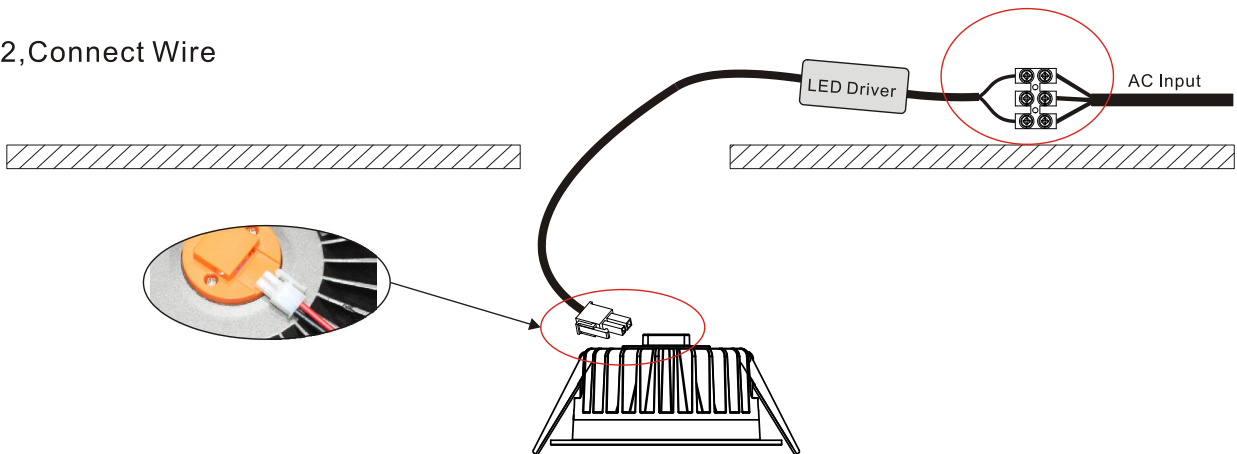

Combolite Series

BL17-15W

Reflector

125-130

Technical Parameters:

Name	Parameters
Light source:	COB
Input Voltage:	AC220~240V 50/60Hz
LED Current:	350mA (35-37V)
Rated life:	>50,000 hours
Operating temperature:	-20℃~40℃
Storage temperature:	-30℃~60℃
Certificate:	
Dimmability:	Dimmable Optional
Weight:	0.45KG

Technical Data test pattern

CRI80 60°

3000K

4000K

CRI90 60°

3000K

4000K

Installation instruction

1, Cut Hole

2, Connect Wire

3, Fit the luminaire in the hole

4, Finish

Packaging:

Box

L170*W170*H80mm

1pc/box