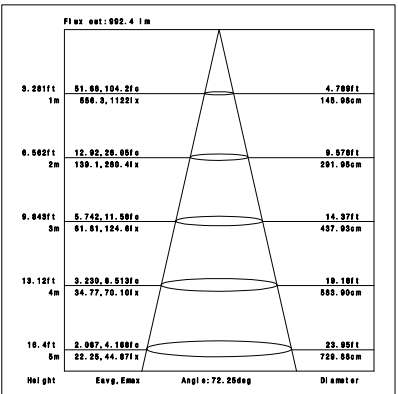

Ordering Information:

⊕White+ Gray

Power	CRI	Beam Angle	Luminous	CCT	Housing	Part Number
15W	>80	▲ 60°	1760 lm	3000K	⊕	BL171-15W-830-W-60
			1780 lm	4000K	⊕	BL171-15W-840-W-60
	>90	▲ 60°	1430 lm	3000K	⊕	BL171-15W-930-W-60
			1620 lm	4000K	⊕	BL171-15W-940-W-60

Technical Data test pattern

CRI80 60°

3000K

4000K

CRI90 60°

3000K

4000K

Installation instruction

GW: 0.7kg/box

Outer carton

L680*W360*H370mm

32pcs/CTN

GW: 25kg/carton

Product naming system

BL (-X) XX X (H) - XW - X XX - X- XX