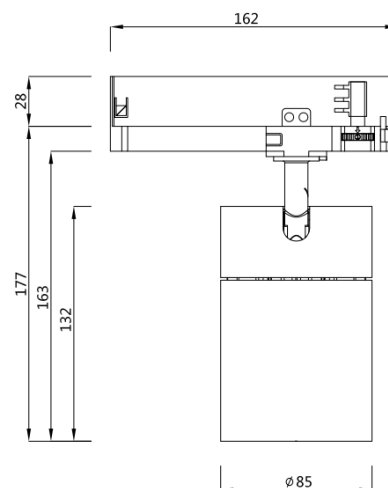

Product information

Product number:	ALT854W Series
Track System:	3 wire, 4 wire, 6 wire
Input Voltage (v):	220-240V
Dimming:	On/Off, TRIAC, 1-10V, DALI
Light source:	COB LED
luminaire Lifetime:	50.000h (L80-B10, Ta25°C)
Rotation Angle (degree):	350
Tilting Angle (degree):	90
IP Rating:	20
Working Temperature (°C)	-5 ~ +30
Storage Temperature (°C)	-20 ~ +50
Material:	Aluminium
Fitting Colors:	9016 Sandy White / 9017 Sandy Black

Wall Washing

Double Asymmetric

Packaging information

N.W. lamp (Kg):	0.78
G.W. Carton (Kg):	15
Master carton dimensions(mm):	430x430x390
Quantity per carton(pcs):	16

Beam	Watt	CRI	Luminous	CCT	Code
W26	40W	90	3615.1 lm	4000K	ALT85W-4NC40G40-W26
			3410.5 lm	3000K	ALT85W-4NC40G30-W26
			3171.7 lm	2700K	ALT85W-4NC40G27-W26
D26	40W	90	3457.2 lm	4000K	ALT85W-4NC40G40-D26
			3261.6 lm	3000K	ALT85W-4NC40G30-D26
			3033.2 lm	2700K	ALT85W-4NC40G27-D26
W26	35W	90	3098.5 lm	4000K	ALT85W-4NC35G40-W26
			2923.2 lm	3000K	ALT85W-4NC35G30-W26
			2718.5 lm	2700K	ALT85W-4NC35G27-W26
D26	35W	90	2963.2 lm	4000K	ALT85W-4NC35G40-D26
			2795.5 lm	3000K	ALT85W-4NC35G30-D26
			2599.8 lm	2700K	ALT85W-4NC35G27-D26

① ② ③ ④ ⑤ ⑥ ⑦ ⑧ ⑨ ⑩

Code composition: ALT 85 W - 4 N C 40 G30 - W26 - B

① Product series	② Model	③ App types	④ Track style	⑤ Dimming type	⑥ COB type	⑦ Watt	⑧ LED Kelvin & CRI	⑨ Optical angle	⑩ Finishes
ALT	85	W Wall washing	6 wires	N No dimming	C COB	40W	H27 2700 >95	W26 Tilt 26°	White
			4 wires	D DALI dimming		35W	G30 3000 >90	D26 Tilt 26° X26°	Black
			3 wires	T Triac dimming			E40 4000 >80		
				K Knob dimming			C50 5000 >70		
				C CASAMBI dimming					