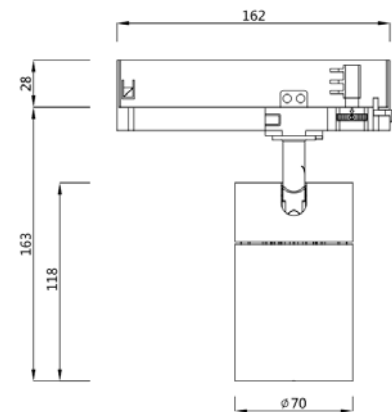

Product information

Product number:	ALT704W Series
Track System:	3 wire, 4 wire, 6 wire
Input Voltage (v):	220-240V
Dimming:	On/Off, TRIAC, 1-10V, DALI
Light source:	COB LED
luminaire Lifetime:	50.000h (L80-B10, Ta25°C)
Rotation Angle (degree):	350
Tilting Angle (degree):	90
IP Rating:	20
Working Temperature (°C)	-5 ~ +30
Storage Temperature (°C)	-20 ~ +50
Material:	Aluminium
Fitting Colors:	9016 Sandy White / 9017 Sandy Black

Wall Washing

Double Asymmetric

Packaging information

N.W. lamp (Kg):	0.62
G.W. Carton (Kg):	13
Master carton dimensions(mm):	430x430x390
Quantity per carton(pcs):	16

Beam	Watt	CRI	Luminous	CCT	Code
W26	27W	90	2298.1 lm	4000K	ALT70W-4NC27G40-W26
			2168.1 lm	3000K	ALT70W-4NC27G30-W26
			2016.3 lm	2700K	ALT70W-4NC27G27-W26
D26	27W	90	2080.3 lm	4000K	ALT70W-4NC27G40-D26
			1962.6 lm	3000K	ALT70W-4NC27G30-D26
			1825.2 lm	2700K	ALT70W-4NC27G27-D26
W26	23W	90	1969.7 lm	4000K	ALT70W-4NC23G40-W26
			1858.3 lm	3000K	ALT70W-4NC23G30-W26
			1728.2 lm	2700K	ALT70W-4NC23G27-W26
D26	23W	90	1783.1 lm	4000K	ALT70W-4NC23G40-D26
			1682.2 lm	3000K	ALT70W-4NC23G30-D26
			1564.4 lm	2700K	ALT70W-4NC23G27-D26

① ② ③ ④ ⑤ ⑥ ⑦ ⑧ ⑨ ⑩

Code composition: ALT 70 W - 4 N C 27 G30 - W26 - B

① Product series	② Model	③ App types	④ Track style	⑤ Dimming type	⑥ COB type	⑦ Watt	⑧ LED Kelvin & CRI	⑨ Optical angle	⑩ Finishes
ALT	70	W Wall washing	6 wires	N No dimming	C COB	27W	H27 2700 >95	W26 Tilt 26°	White
			4 wires	D DALI dimming		23W	G30 3000 >90	D26 Tilt 26° X26°	Black
			3 wires	T Triac dimming			E40 4000 >80		
				K Knob dimming			C50 5000 >70		
				C CASAMBI dimming					