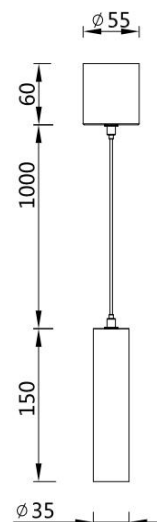

Recessed Downlight

Norms: EN 60598-1, EN 60598-2-1, EN60598-2-2

Product information

Product number:	ALSP35 - 06
Input Voltage (v):	220-240V AC
Dimming:	On/Off, Triac, 1-10V, DALI
Light source:	COB LED
Luminaire Lifetime:	50.000h (L80-B10, Ta25° C)
Rotation Angle (degree):	N/A
Tilting Angle (degree):	N/A
IP Rating:	20
Working Temperature (° C)	-5 ~ +30
Storage Temperature (° C)	-20 ~ +50
Material:	Aluminium
Fitting Colors:	9016 Sandy White / 9017 Sandy Black

Packaging information

N.W. lamp (Kg):	0.42
G.W. Carton (Kg):	15
Master carton dimensions(mm):	520x420x365
Quantity per carton(PCS):	32

Beam	Watt	CRI	Luminous	CCT	Code
17 	06W	90	556.7 lm	4000K	ALSP35S-02NC06G40-S
			525.2 lm	3000K	ALSP35S-02NC06G30-S
			488.4 lm	2700K	ALSP35S-02NC06G27-S
24 	06W	90	553.6 lm	4000K	ALSP35S-02NC06G40-M
			522.3 lm	3000K	ALSP35S-02NC06G30-M
			485.7 lm	2700K	ALSP35S-02NC06G27-M
34 	06W	90	555.2 lm	4000K	ALSP35S-02NC06G40-F
			523.8 lm	3000K	ALSP35S-02NC06G30-F
			487.1 lm	2700K	ALSP35S-02NC06G27-F

- ① ② ③ ④ ⑤ ⑥ ⑦ ⑧ ⑨ ⑩ ⑪

Code composition: ALSP 35 S - 02 N C 06 G30 - S - B - L01

① Product series	② Model	③ App types	④ Track style&length	⑤ Dimming type	⑥ COB type	⑦ Watt	⑧ LED Kelvin & CRI	⑨ Optical angle	⑩ Finishes	⑪ Accessories
ALSP	35	S Spotlight	02 150mm	N No dimming	C COB	06W	H27 2700 >95	S Spot	White	L01 Honeycomb
			04 400mm	T Triac dimming			G30 3000 >90	M Medium	Black	L02 Oval diffuser
			08 800mm	V 1-10V dimming			E40 4000 >80	F Flood		L03 Diffuser
				D DALI dimming			C50 5000 >70			