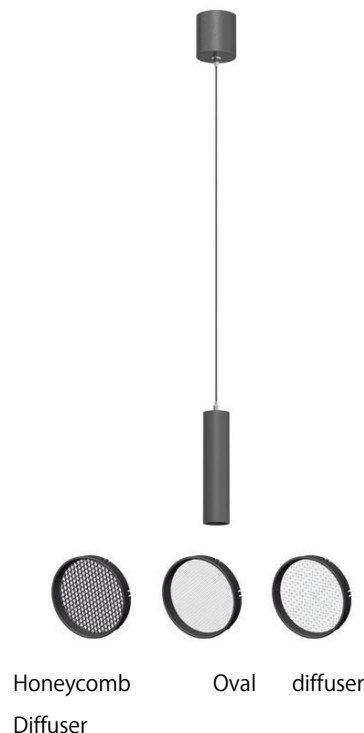

Recessed Downlight

Norms: EN 60598-1, EN 60598-2-1, EN60598-2-2

Product information

Product number:	ALSP35 - 06
Input Voltage (v):	220-240V AC
Dimming:	On/Off, Triac, 1-10V, DALI
Light source:	COB LED
Luminaire Lifetime:	50.000h (L80-B10, Ta25° C)
Rotation Angle (degree):	N/A
Tilting Angle (degree):	N/A
IP Rating:	20
Working Temperature (° C)	-5 ~ +30
Storage Temperature (° C)	-20 ~ +50
Material:	Aluminium
Fitting Colors:	9016 Sandy White / 9017 Sandy Black

Packaging information

N.W. lamp (Kg):	0.42
G.W. Carton (Kg):	15
Master carton dimensions(mm):	520x420x365
Quantity per carton(PCS):	32

Beam	Watt	CRI	Luminous	CCT	Code
17 	06W	90	556.7 lm	4000K	ALSP35S-02NC06G40-S
			525.2 lm	3000K	ALSP35S-02NC06G30-S
			488.4 lm	2700K	ALSP35S-02NC06G27-S
24 	06W	90	553.6 lm	4000K	ALSP35S-02NC06G40-M
			522.3 lm	3000K	ALSP35S-02NC06G30-M
			485.7 lm	2700K	ALSP35S-02NC06G27-M
34 	06W	90	555.2 lm	4000K	ALSP35S-02NC06G40-F
			523.8 lm	3000K	ALSP35S-02NC06G30-F
			487.1 lm	2700K	ALSP35S-02NC06G27-F

- ① ② ③ ④ ⑤ ⑥ ⑦ ⑧ ⑨ ⑩ ⑪

Code composition: ALSP 35 S - 02 N C 06 G30 - S - B - L01

① Product series	② Model	③ App types	④ Track style&length	⑤ Dimming type	⑥ COB type	⑦ Watt	⑧ LED Kelvin & CRI	⑨ Optical angle	⑩ Finishes	⑪ Accessories
ALSP	35	S Spotlight	02 150mm	N No dimming	C COB	06W	H27 2700 >95	S Spot	White	L01 Honeycomb
			04 400mm	T Triac dimming			G30 3000 >90	M Medium	Black	L02 Oval diffuser
			08 800mm	V 1-10V dimming			E40 4000 >80	F Flood		L03 Diffuser
				D DALI dimming			C50 5000 >70			