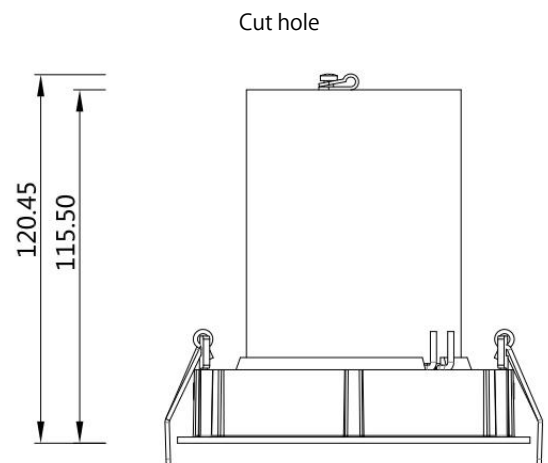

Packaging information

N.W. lamp (Kg):	0.76
G.W. Carton (Kg):	18
Master carton dimensions(mm):	720x295x328
Quantity per carton(PCS):	20

Beam	Watt	CRI	Luminous	CCT	Code
16 	24W	90	2012.1 lm	4000K	ALR70S-NC24G40-S
			1898.2 lm	3000K	ALR70S-NC24G30-S
			1765.3 lm	2700K	ALR70S-NC24G27-S
21 	24W	90	2028.8 lm	4000K	ALR70S-NC24G40-M
			1914.0 lm	3000K	ALR70S-NC24G30-M
			1780.0 lm	2700K	ALR70S-NC24G27-M
34 	24W	90	1911.4 lm	4000K	ALR70S-NC24G40-F
			1803.2 lm	3000K	ALR70S-NC24G30-F
			1676.9 lm	2700K	ALR70S-NC24G27-F
45 	24W	90	1926.9 lm	4000K	ALR70S-NC24G40-WF
			1817.8 lm	3000K	ALR70S-NC24G30-WF
			1690.6 lm	2700K	ALR70S-NC24G27-WF