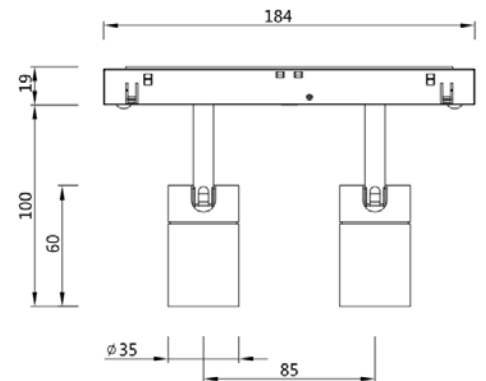

ALTRACK

LED Track Light

Product information

Product number:	2X-ALT35 - L6
Track System:	4 wire
Input Voltage (v):	48VDC
Dimming:	On/Off, 1-10V, DALI
Light source:	COB LED
luminaire Lifetime:	50.000h (L80-B10, Ta25°C)
Rotation Angle (degree):	350
Tilting Angle (degree):	90
IP Rating:	20
Working Temperature (°C)	-5 ~ +30
Storage Temperature (°C)	-20 ~ +50
Material:	Aluminium
Fitting Colors:	9016 Sandy White / 9017 Sandy Black

Honeycomb L01 Oval diffuser L02 Diffuser L03

Packaging information

N.W. lamp (Kg):	0.4
G.W. Carton (Kg):	15
Master carton dimensions(mm):	450x360x300
Quantity per carton(PCS):	30

Beam	Watt	CRI	Luminous	CCT	Code
16	12W	90	1098.2 lm	4000K	2X-ALT35S-4LNC12G40-S
			1036.2 lm	3000K	2X-ALT35S-4LNC12G30-S
			963.6 lm	2700K	2X-ALT35S-4LNC12G27-S
24	12W	90	1042.8 lm	4000K	2X-ALT35S-4LNC12G40-M
			983.8 lm	3000K	2X-ALT35S-4LNC12G30-M
			915.0 lm	2700K	2X-ALT35S-4LNC12G27-M
34	12W	90	1048.0 lm	4000K	2X-ALT35S-4LNC12G40-F
			988.8 lm	3000K	2X-ALT35S-4LNC12G30-F
			919.6 lm	2700K	2X-ALT35S-4LNC12G27-F

- ① ② ③ ④ ⑤ ⑥ ⑦ ⑧ ⑨ ⑩ ⑪

Code composition: 2X-ALT 35 S - 4 LN C 12 G30 - S - B - L01

① Product series ② Model ③ App types ④ Track style ⑤ Dimming type ⑥ COB type ⑦ Watt ⑧ LED Kelvin & CRI ⑨ Optical angle ⑩ Finishes ⑪ Accessories