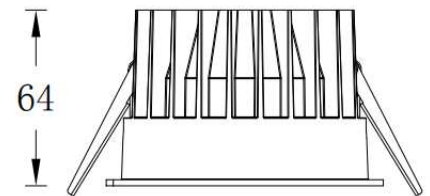

Product information

Product number: DP090R - 14W
 Input Voltage (v): 220-240V~
 Dimming: On/Off, TRIAC, 1-10V, DALI
 Light source: COB LED
 luminaire Lifetime: 50.000h (L80B50, Ta25°C)
 IP Rating: 54
 Working Temperature (°C): -5 ~ +30
 Material: Aluminium
 Fitting Colors: Sandy White / Sandy Black

Packaging information

N.W. lamp (Kg): 0.51
 G.W. Carton (Kg): 13.3
 Master carton dimensions(mm): 465x295x288
 Quantity per carton(PCS): 24

Beam	Watt	CRI	Luminous	CCT	Code
18	14W	90	1148 lm	4000K	DP090R-14G40-S01
			1115 lm	3000K	DP090R-14G30-S01
			1059 lm	2700K	DP090R-14G27-S01
28	14W	90	1224 lm	4000K	DP090R-14G40-M01
			1189 lm	3000K	DP090R-14G30-M01
			1129 lm	2700K	DP090R-14G27-M01
38	14W	90	1218 lm	4000K	DP090R-14G40-F01
			1183 lm	3000K	DP090R-14G30-F01
			1123 lm	2700K	DP090R-14G27-F01
50	14W	90	1289 lm	4000K	DP090R-14G40-WF01
			1252 lm	3000K	DP090R-14G30-WF01
			1189 lm	2700K	DP090R-14G27-WF01

Cut hole : ϕ 90mm