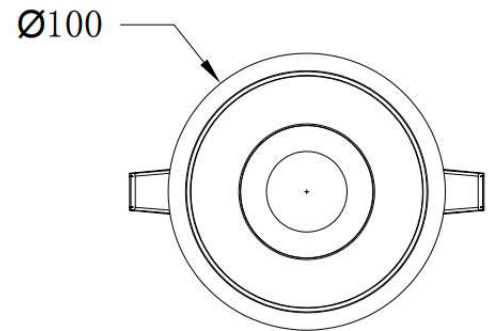

Product information

Product number: DP090R - 14W
 Input Voltage (v): 220-240V~
 Dimming: On/Off, TRIAC, 1-10V, DALI
 Light source: COB LED
 luminaire Lifetime: 50.000h (L80B50, Ta25°C)
 IP Rating: 54
 Working Temperature (°C): -5 ~ +30
 Material: Aluminium
 Fitting Colors: Sandy White / Sandy Black

Packaging information

N.W. lamp (Kg): 0.51
 G.W. Carton (Kg): 13.3
 Master carton dimensions(mm): 465x295x288
 Quantity per carton(PCS): 24

Beam	Watt	CRI	Luminous	CCT	Code
18	14W	90	1148 lm	4000K	DP090R-14G40-S01
			1115 lm	3000K	DP090R-14G30-S01
			1059 lm	2700K	DP090R-14G27-S01
28	14W	90	1224 lm	4000K	DP090R-14G40-M01
			1189 lm	3000K	DP090R-14G30-M01
			1129 lm	2700K	DP090R-14G27-M01
38	14W	90	1218 lm	4000K	DP090R-14G40-F01
			1183 lm	3000K	DP090R-14G30-F01
			1123 lm	2700K	DP090R-14G27-F01
50	14W	90	1289 lm	4000K	DP090R-14G40-WF01
			1252 lm	3000K	DP090R-14G30-WF01
			1189 lm	2700K	DP090R-14G27-WF01

Cut hole : ϕ 90mm