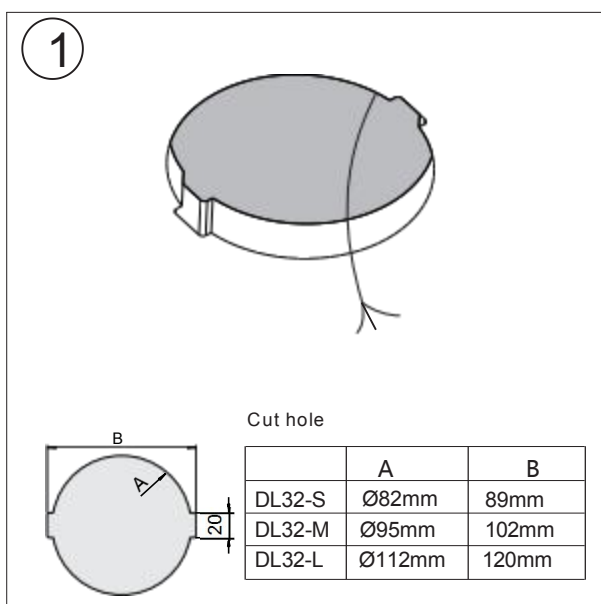

DL32 trimless - Installation instruction

C ut hole

Connect Wire

F ix the outer frame

B rush the ceiling

Paint the ceiling