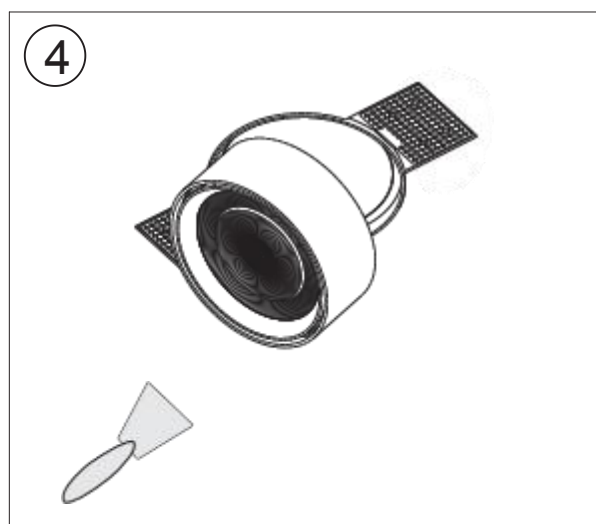

DL32 trimless - Installation instruction

C ut hole

Connect Wire

F ix the outer frame

B rush the ceiling

Paint the ceiling