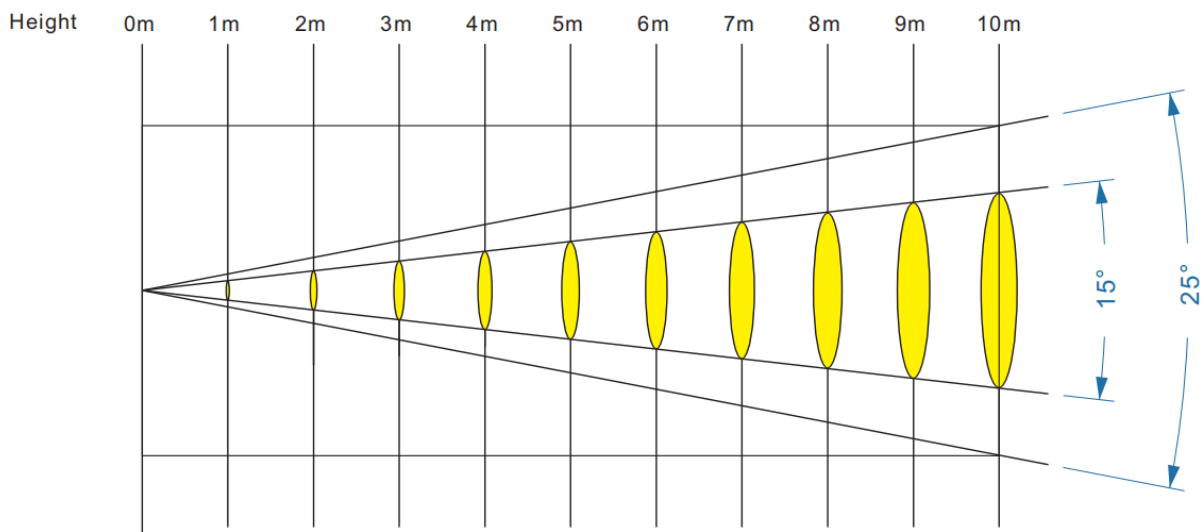

ALTRACK

LED Track Light

Product information

Product number:	ALT85F - 28
Track System:	6 wire, 4 wire
Input Voltage (v):	220-240V
Dimming:	On/Off, TRIAC, Knob, DALI
Light source:	COB LED
luminaire Lifetime:	50.000h (L80-B10, Ta25°C)
Rotation Angle (degree):	350
Tilting Angle (degree):	90
IP Rating:	20
Working Temperature (°C)	-5 ~ +30
Storage Temperature (°C)	-20 ~ +50
Material:	Aluminium
Fitting Colors:	Sandy White / Sandy Black

Packaging information

N.W. lamp (Kg):	1.5
G.W. Carton (Kg):	8
Master carton dimensions(mm):	720x295x280
Quantity per carton:	4

Beam	Watt	CRI	Luminous	CCT	Code
15-25	28W	90	1099 lm	4000K	ALT85F-4NC28G40-Z1
			1066 lm	3000K	ALT85F-4NC28G30-Z1
			1012 lm	2700K	ALT85F-4NC28G27-Z1
25-36	28W	90	1133 lm	4000K	ALT85F-4NC28G40-Z2
			1111 lm	3000K	ALT85F-4NC28G30-Z2
			1055 lm	2700K	ALT85F-4NC28G27-Z2

15° Spot diameter(m)	0	0.25	0.50	0.75	1.00	1.25	1.50	1.75	2.00	2.25	2.50
25° Spot diameter(m)	0	0.41	0.83	1.24	1.66	2.07	2.49	2.90	3.32	3.73	4.15
15° Illuminance Max(lx)		19249	4812	2139	1203	769	534	392	300	237	192
25° Illuminance Max(lx)		8600	2150	955	537	344	238	175	134	106	86