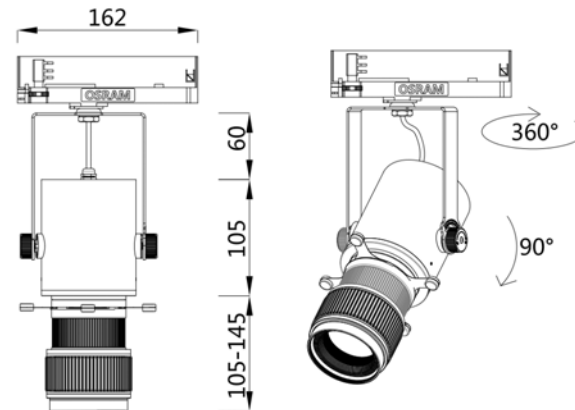

ALTRACK

LED Track Light

Product information

Product number:	ALT85F - 28
Track System:	6 wire, 4 wire
Input Voltage (v):	220-240V
Dimming:	On/Off, TRIAC, Knob, DALI
Light source:	COB LED
luminaire Lifetime:	50.000h (L80-B10, Ta25°C)
Rotation Angle (degree):	350
Tilting Angle (degree):	90
IP Rating:	20
Working Temperature (°C)	-5 ~ +30
Storage Temperature (°C)	-20 ~ +50
Material:	Aluminium
Fitting Colors:	Sandy White / Sandy Black

Packaging information

N.W. lamp (Kg):	1.5
G.W. Carton (Kg):	8
Master carton dimensions(mm):	720x295x280
Quantity per carton:	4

Beam	Watt	CRI	Luminous	CCT	Code
15-25	28W	90	1099 lm	4000K	ALT85F-4NC28G40-Z1
			1066 lm	3000K	ALT85F-4NC28G30-Z1
			1012 lm	2700K	ALT85F-4NC28G27-Z1
25-36	28W	90	1133 lm	4000K	ALT85F-4NC28G40-Z2
			1111 lm	3000K	ALT85F-4NC28G30-Z2
			1055 lm	2700K	ALT85F-4NC28G27-Z2

15° Spot diameter(m)	0	0.25	0.50	0.75	1.00	1.25	1.50	1.75	2.00	2.25	2.50
25° Spot diameter(m)	0	0.41	0.83	1.24	1.66	2.07	2.49	2.90	3.32	3.73	4.15
15° Illuminance Max(lx)		19249	4812	2139	1203	769	534	392	300	237	192
25° Illuminance Max(lx)		8600	2150	955	537	344	238	175	134	106	86

① ② ③ ④ ⑤ ⑥ ⑦ ⑧ ⑨ ⑩

Code composition: ALT 85 F - 4 N C 28 G30 - Z1 - B

① Product series	② Model	③ App types	④ Track style	⑤ Dimming type	⑥ COB type	⑦ Watt	⑧ LED Kelvin & CRI	⑨ Optical angle	⑩ Finishes
ALT	85	F Framer	4 wires	N No dimming	C COB	28W	H27 2700 >95	Z1 15-25	White
			3 wires	T Triac dimming			G30 3000 >90	Z2 25-36	Black
				D DALI dimming			E40 4000 >80		
				K Knob dimming			C50 5000 >70		
				C CASAMBI dimming					