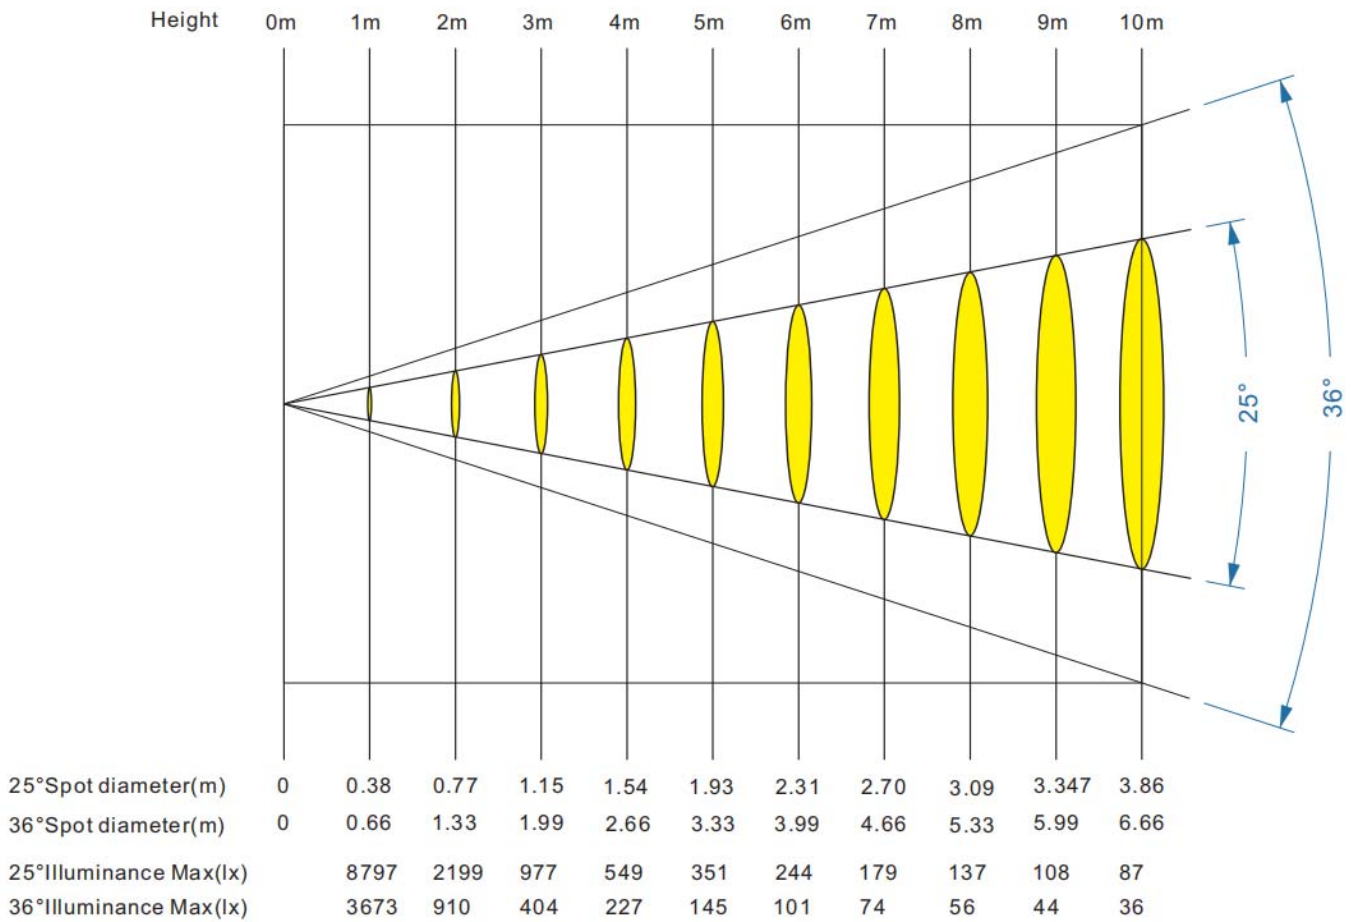

ALTRACK

LED Track Light

Product information

Product number:	ALT85F - 28
Track System:	6 wire, 4 wire
Input Voltage (v):	220-240V
Dimming:	On/Off, TRIAC, Knob, DALI
Light source:	COB LED
luminaire Lifetime:	50.000h (L80-B10, Ta25°C)
Rotation Angle (degree):	350
Tilting Angle (degree):	90
IP Rating:	20
Working Temperature (°C)	-5 ~ +30
Storage Temperature (°C)	-20 ~ +50
Material:	Aluminium
Fitting Colors:	Sandy White / Sandy Black

Packaging information

N.W. lamp (Kg):	1.5
G.W. Carton (Kg):	8
Master carton dimensions(mm):	720x295x280
Quantity per carton:	4

Beam	Watt	CRI	Luminous	CCT	Code
15-25	28W	90	1099 lm	4000K	ALT85F-4NC28G40-Z1
			1066 lm	3000K	ALT85F-4NC28G30-Z1
			1012 lm	2700K	ALT85F-4NC28G27-Z1
25-36	28W	90	1133 lm	4000K	ALT85F-4NC28G40-Z2
			1111 lm	3000K	ALT85F-4NC28G30-Z2
			1055 lm	2700K	ALT85F-4NC28G27-Z2

15° Spot diameter(m)	0	0.25	0.50	0.75	1.00	1.25	1.50	1.75	2.00	2.25	2.50
25° Spot diameter(m)	0	0.41	0.83	1.24	1.66	2.07	2.49	2.90	3.32	3.73	4.15
15° Illuminance Max(lx)		19249	4812	2139	1203	769	534	392	300	237	192
25° Illuminance Max(lx)		8600	2150	955	537	344	238	175	134	106	86