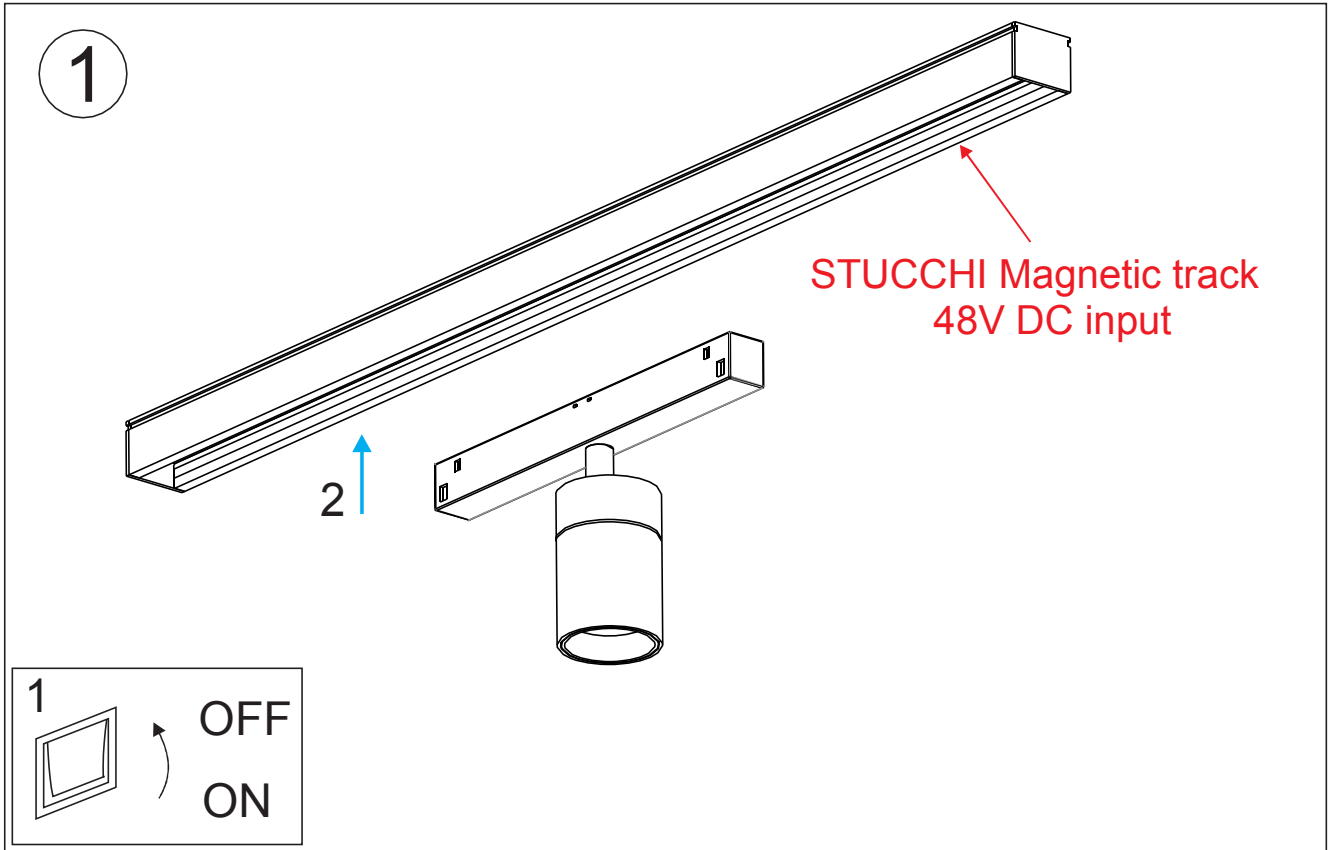

ALT35/ALT45/ALT55 Tracklight Installation Instructions (Magnetic track)

Adaptor installation diagram

ALT35/ALT45 Tracklight Installation Instructions (Magnetic track)

Adaptor installation diagram

ALT35/ALT45/ALT55 /ALT70 Tracklight Installation Instructions (DC48V)