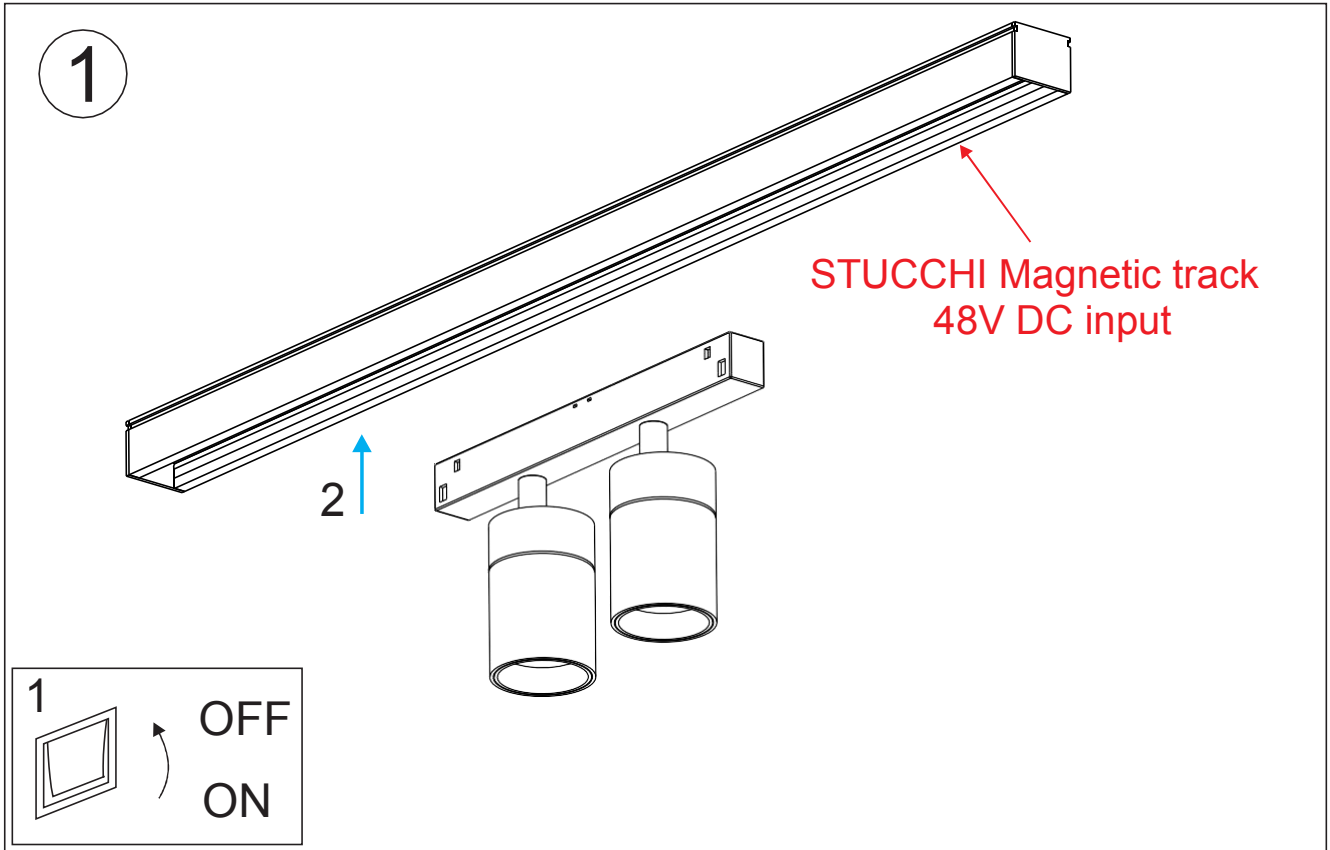

ALT35/ALT45/ALT55 Tracklight Installation Instructions (Magnetic track)

Adaptor installation diagram

ALT35/ALT45 Tracklight Installation Instructions (Magnetic track)

Adaptor installation diagram

ALT35/ALT45/ALT55 /ALT70 Tracklight Installation Instructions (DC48V)