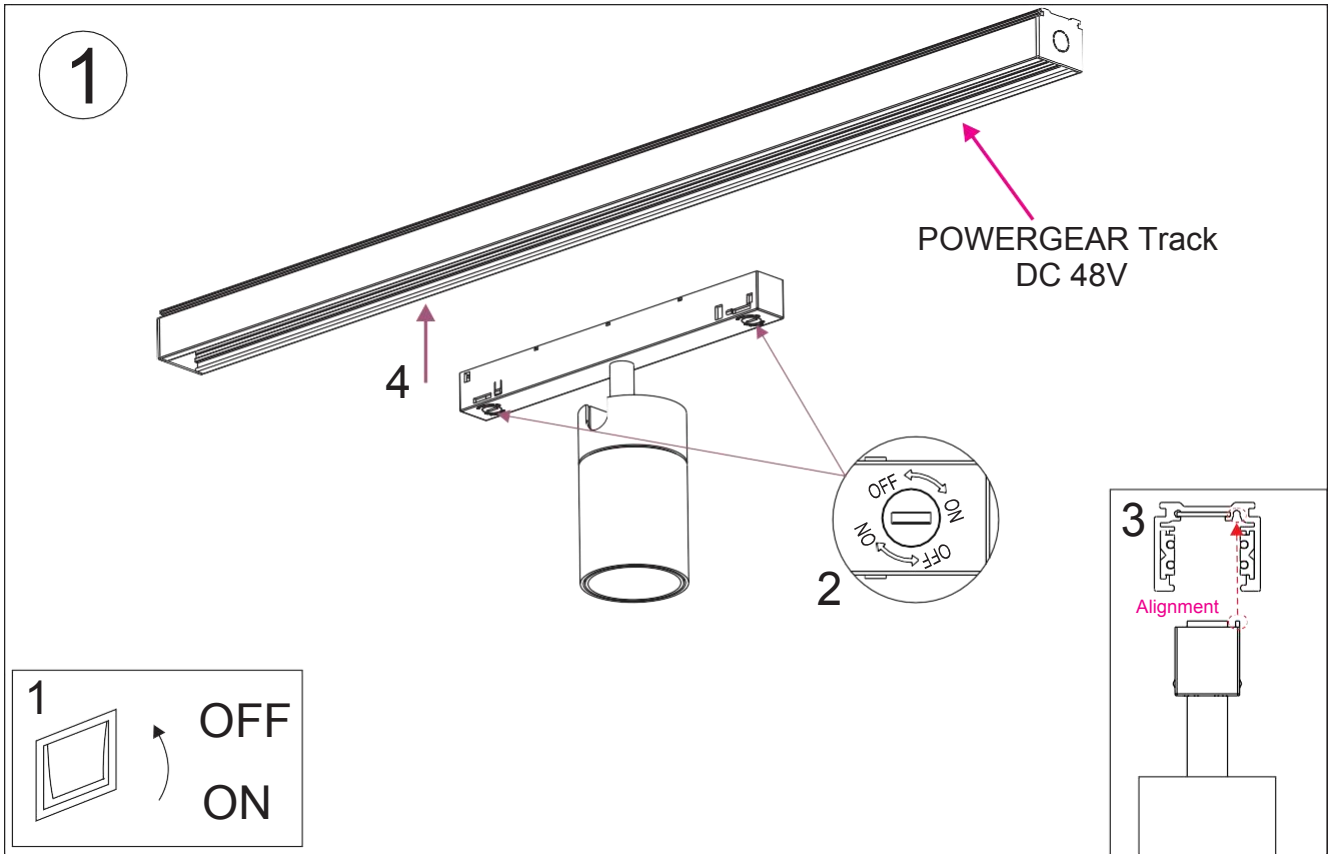

ALT35/ALT45/ALT55 /ALT70 Tracklight Installation Instructions (DC48V)

Adaptor installation diagram