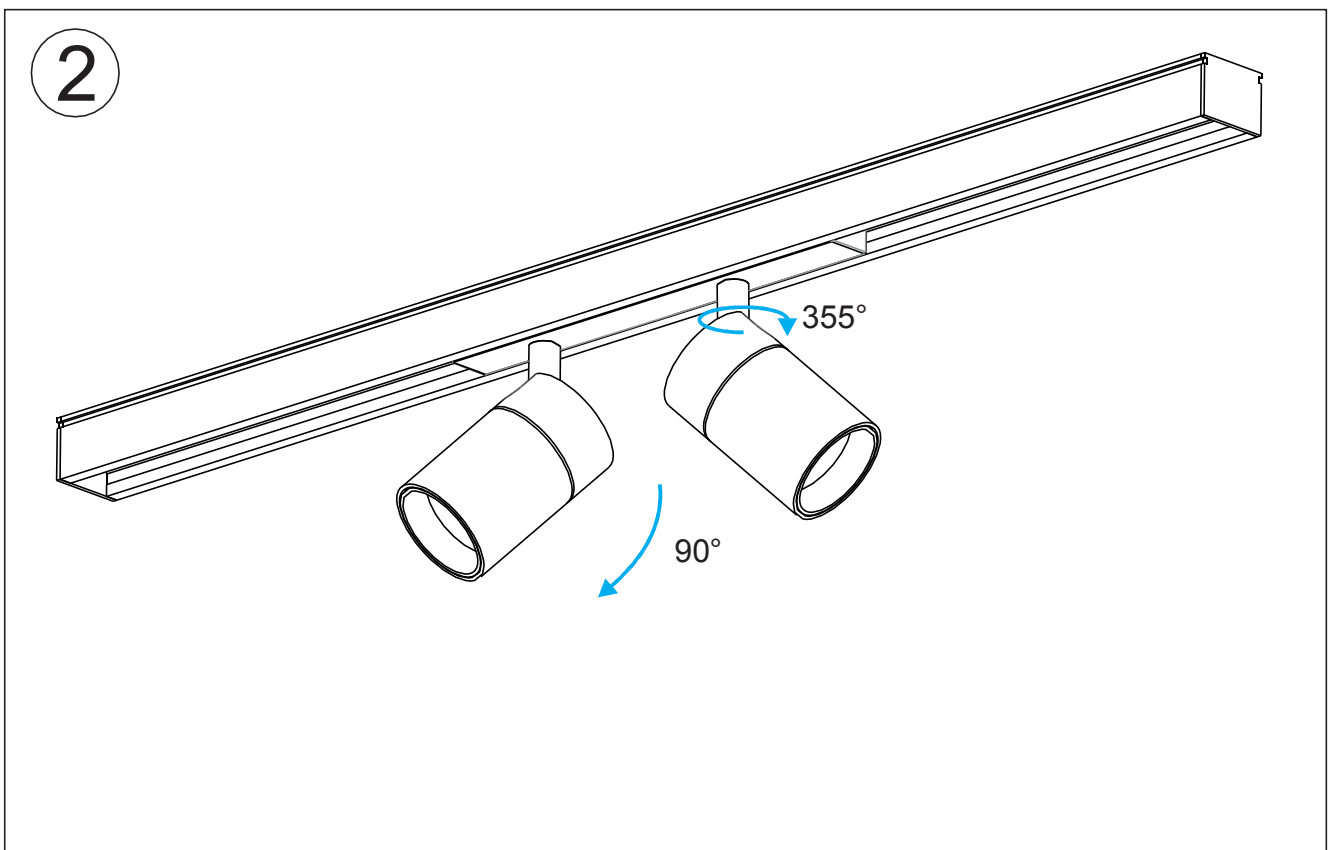

ALT35/ALT45/ALT55 Tracklight Installation Instructions (Magnetic track)

Adaptor installation diagram

ALT35/ALT45 Tracklight Installation Instructions (Magnetic track)

Adaptor installation diagram

ALT35/ALT45/ALT55 /ALT70 Tracklight Installation Instructions (DC48V)