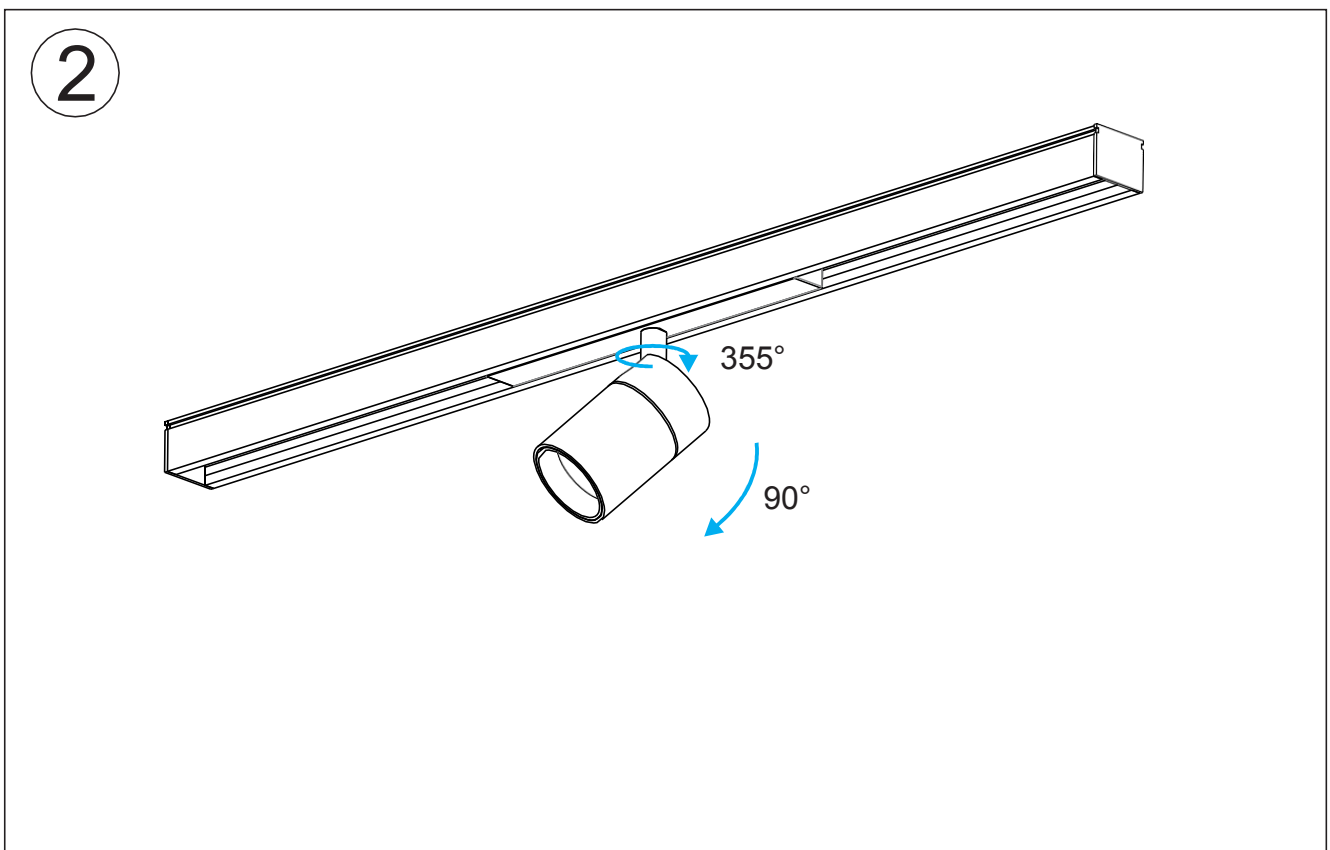

ALT35/ALT45/ALT55 Tracklight Installation Instructions (Magnetic track)

Adaptor installation diagram

ALT35/ALT45 Tracklight Installation Instructions (Magnetic track)

Adaptor installation diagram

ALT35/ALT45/ALT55 /ALT70 Tracklight Installation Instructions (DC48V)