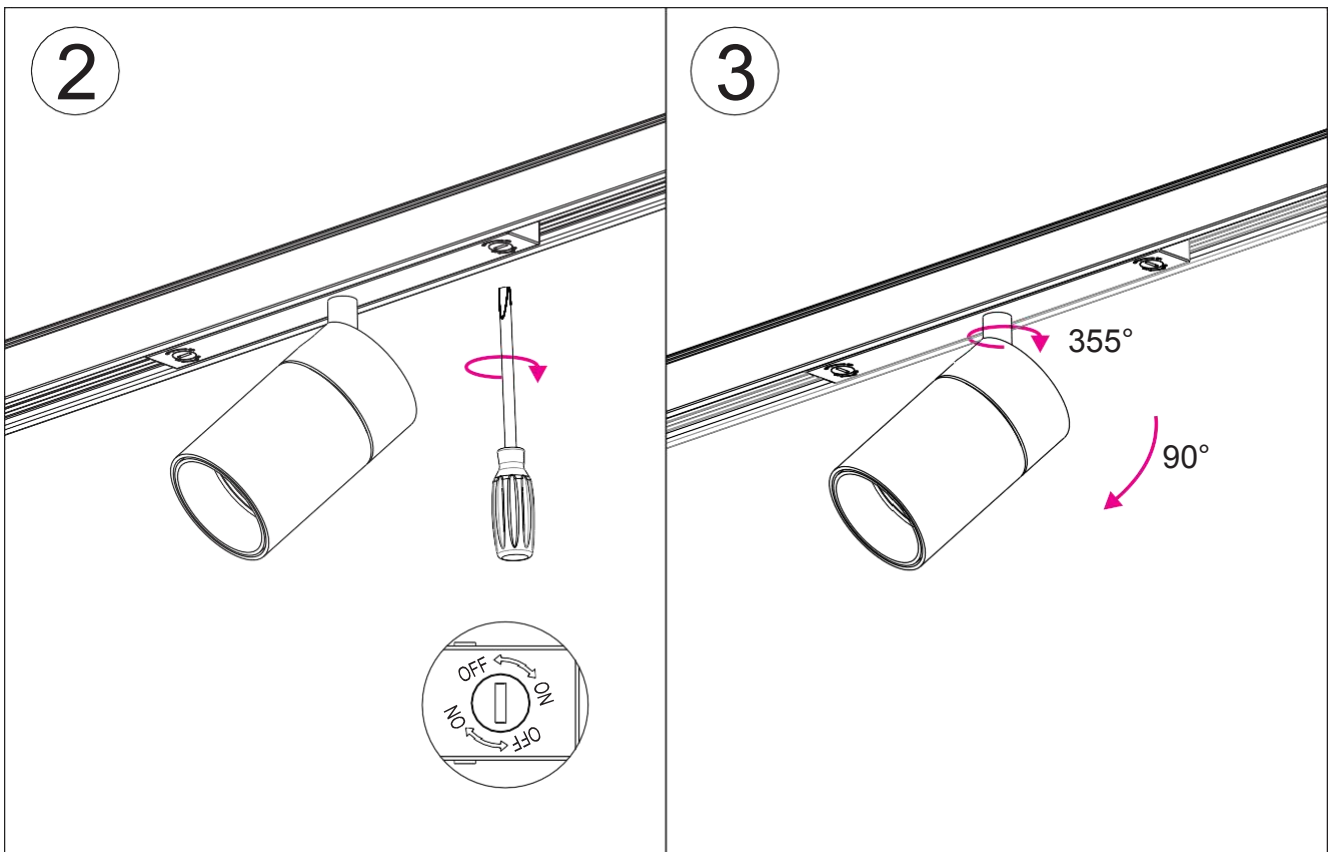

ALT35/ALT45/ALT55 /ALT70 Tracklight Installation Instructions (DC48V)

Adaptor installation diagram